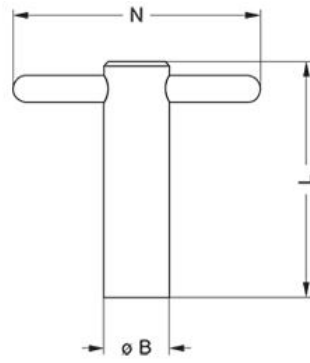

DRAWINGS

No keying

Dimensions

	B	L	N
mm.	16	52	65
in.	0,63	2,05	2,56

RECOMMENDED BY LEMO

Tools

LEMO products and services are provided "as is". LEMO makes no warranties or representations with regard to LEMO product & services or use of them, express, implied or statutory, including for accuracy, completeness, or security. The user is fully responsible for his products and applications using LEMO components.