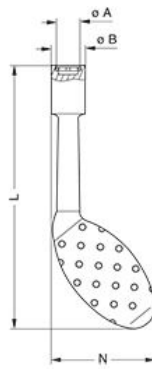

### Mechanics

Shell Style/Model DCH\*: Spanners for notched nuts

Keying No keying

Housing Material

Weight 3.47 g

# DRAWINGS

No keying

## Dimensions

	A	B	L	N
mm.	10.1	12.8	124	48.3
in.	0,40	0,50	4,88	1,90

---