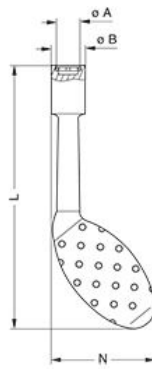

SUMMARY

Wires

Image is for illustrative purpose only

Series	
Termination type	No contacts / Accessory
IP rating	0
AWG wire size	0.00 - 0.00
Cable Ø	0.00 - 0.00 mm
Status	active

Download

- [Request a quote](#)
- [Catalog](#)

TECHNICAL DETAILS

Mechanics

Shell Style/Model	DCH*: Spanners for notched nuts
Keying	No keying
Housing Material	
Weight	3.99 g

Performance

- Configuration
- Insulator
- Rated Current

Others

LEMO products and services are provided "as is". LEMO makes no warranties or representations with regard to LEMO product & services or use of them, express, implied or statutory, including for accuracy, completeness, or security. The user is fully responsible for his products and applications using LEMO components.

DRAWINGS

No keying

Dimensions

	A	B	L	N
mm.	12.1	14.8	124	49.3
in.	0,48	0,58	4,88	1,94

RECOMMENDED BY LEMO

Tools

LEMO products and services are provided "as is". LEMO makes no warranties or representations with regard to LEMO product & services or use of them, express, implied or statutory, including for accuracy, completeness, or security. The user is fully responsible for his products and applications using LEMO components.