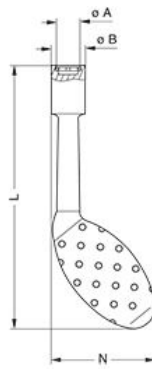

SUMMARY

Wires

Image is for illustrative purpose only

Series	
Termination type	No contacts / Accessory
IP rating	0
AWG wire size	0.00 - 0.00
Cable Ø	0.00 - 0.00 mm
Status	active

Download

[Request a quote](#)

[Catalog](#)

TECHNICAL DETAILS

Mechanics

Shell Style/Model	DCH*: Spanners for conical nuts
Keying	No keying
Housing Material	
Weight	5.87 g

Performance

Configuration
Insulator
Rated Current

Others

LEMO products and services are provided "as is". LEMO makes no warranties or representations with regard to LEMO product & services or use of them, express, implied or statutory, including for accuracy, completeness, or security. The user is fully responsible for his products and applications using LEMO components.

DRAWINGS

No keying

Dimensions

	A	B	L	N
mm.	12.1	14.8	124	49.3
in.	0,48	0,58	4,88	1,94

RECOMMENDED BY LEMO

Tools

LEMO products and services are provided "as is". LEMO makes no warranties or representations with regard to LEMO product & services or use of them, express, implied or statutory, including for accuracy, completeness, or security. The user is fully responsible for his products and applications using LEMO components.