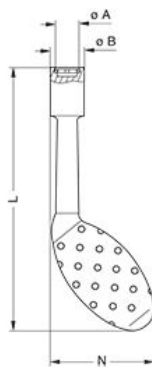

DRAWINGS

No keying

Dimensions

	A	B	L	N
mm.	14.1	18.6	124	51.2
in.	0,56	0,73	4,88	2,02

RECOMMENDED BY LEMO

Tools

LEMO products and services are provided "as is". LEMO makes no warranties or representations with regard to LEMO product & services or use of them, express, implied or statutory, including for accuracy, completeness, or security. The user is fully responsible for his products and applications using LEMO components.