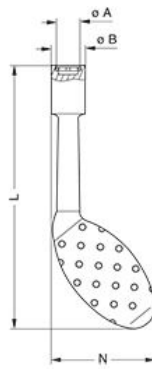

### Mechanics

Shell Style/Model DCH\*: Spanners for notched nuts

Keying No keying

Housing Material

Weight 7.30 g

# DRAWINGS

No keying

## Dimensions

	A	B	L	N
mm.	16.1	21	124	51.2
in.	0,63	0,83	4,88	2,02

---