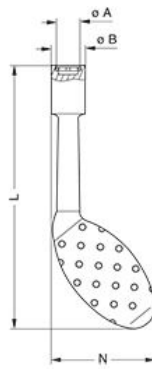

DRAWINGS

No keying

Dimensions

	A	B	L	N
mm.	16.1	21	124	51.9
in.	0,63	0,83	4,88	2,04

RECOMMENDED BY LEMO

Tools

LEMO products and services are provided "as is". LEMO makes no warranties or representations with regard to LEMO product & services or use of them, express, implied or statutory, including for accuracy, completeness, or security. The user is fully responsible for his products and applications using LEMO components.