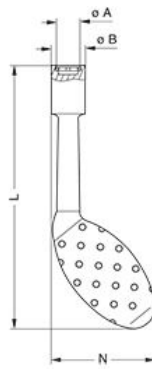

SUMMARY

Wires

Image is for illustrative purpose only

Series	
Termination type	No contacts / Accessory
IP rating	0
AWG wire size	0.00 - 0.00
Cable Ø	0.00 - 0.00 mm
Status	active

Download

- [Request a quote](#)
- [Catalog](#)

TECHNICAL DETAILS

Mechanics

Shell Style/Model	DCH*: Spanners for notched nuts
Keying	No keying
Housing Material	
Weight	7.80 g

Performance

- Configuration
- Insulator
- Rated Current

Others

LEMO products and services are provided "as is". LEMO makes no warranties or representations with regard to LEMO product & services or use of them, express, implied or statutory, including for accuracy, completeness, or security. The user is fully responsible for his products and applications using LEMO components.

DRAWINGS

No keying

Dimensions

	A	B	L	N
mm.	18.1	22.8	129	53.1
in.	0,71	0,90	5,08	2,09

RECOMMENDED BY LEMO

Tools

LEMO products and services are provided "as is". LEMO makes no warranties or representations with regard to LEMO product & services or use of them, express, implied or statutory, including for accuracy, completeness, or security. The user is fully responsible for his products and applications using LEMO components.