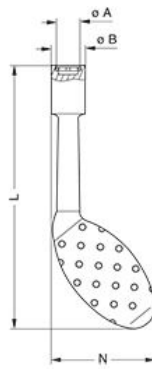

DRAWINGS

No keying

Dimensions

	A	B	L	N
mm.	20.1	22.8	129	53.5
in.	0,79	0,90	5,08	2,11

RECOMMENDED BY LEMO

Tools

LEMO products and services are provided "as is". LEMO makes no warranties or representations with regard to LEMO product & services or use of them, express, implied or statutory, including for accuracy, completeness, or security. The user is fully responsible for his products and applications using LEMO components.