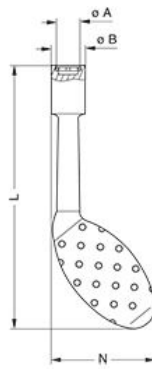

SUMMARY

Wires

Image is for illustrative purpose only

Series	
Termination type	No contacts / Accessory
IP rating	0
AWG wire size	0.00 - 0.00
Cable Ø	0.00 - 0.00 mm
Status	active

Download

[Request a quote](#)

[Catalog](#)

TECHNICAL DETAILS

Mechanics

Shell Style/Model	DCH*: Spanners for conical nuts
Keying	No keying
Housing Material	
Weight	13.01 g

Performance

Configuration
Insulator
Rated Current

Others

LEMO products and services are provided "as is". LEMO makes no warranties or representations with regard to LEMO product & services or use of them, express, implied or statutory, including for accuracy, completeness, or security. The user is fully responsible for his products and applications using LEMO components.

DRAWINGS

No keying

Dimensions

	A	B	L	N
mm.	20.1	22.8	129	53.5
in.	0,79	0,90	5,08	2,11

RECOMMENDED BY LEMO

Tools

LEMO products and services are provided "as is". LEMO makes no warranties or representations with regard to LEMO product & services or use of them, express, implied or statutory, including for accuracy, completeness, or security. The user is fully responsible for his products and applications using LEMO components.