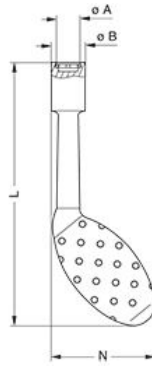

DRAWINGS

No keying

Dimensions

	A	B	L	N
mm.	24.1	30.8	134	52.6
in.	0,95	1,21	5,28	2,07

RECOMMENDED BY LEMO

Tools

LEMO products and services are provided "as is". LEMO makes no warranties or representations with regard to LEMO product & services or use of them, express, implied or statutory, including for accuracy, completeness, or security. The user is fully responsible for his products and applications using LEMO components.