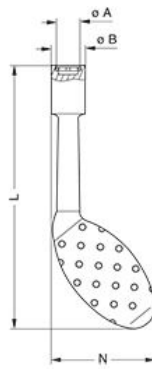

SUMMARY

Wires

Image is for illustrative purpose only

| | |
|------------------|-------------------------|
| Series | |
| Termination type | No contacts / Accessory |
| IP rating | 0 |
| AWG wire size | 0.00 - 0.00 |
| Cable Ø | 0.00 - 0.00 mm |
| Status | active |

Download

[Request a quote](#)

[Catalog](#)

TECHNICAL DETAILS

Mechanics

| | |
|-------------------|---------------------------------|
| Shell Style/Model | DCH*: Spanners for notched nuts |
| Keying | No keying |
| Housing Material | |
| Weight | 16.28 g |

DRAWINGS

No keying

Dimensions

| | A | B | L | N |
|-----|------|------|------|------|
| mm. | 25.1 | 32.8 | 134 | 55.5 |
| in. | 0,99 | 1,29 | 5,28 | 2,19 |

RECOMMENDED BY LEMO

Tools

LEMO products and services are provided "as is". LEMO makes no warranties or representations with regard to LEMO product & services or use of them, express, implied or statutory, including for accuracy, completeness, or security. The user is fully responsible for his products and applications using LEMO components.