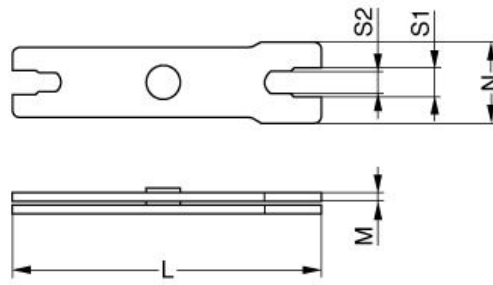

SUMMARY

Wires

Image is for illustrative purpose only

Series	
Termination type	No contacts / Accessory
IP rating	0
AWG wire size	0.00 - 0.00
Cable Ø	0.00 - 0.00 mm
Status	active

Download

[Request a quote](#)

[Catalog](#)

TECHNICAL DETAILS

Mechanics

Shell Style/Model	DCP*: Set of flat spanners for collet nuts
Keying	No keying
Housing Material	
Weight	106.71 g

Performance

Configuration
Insulator
Rated Current

Others

DRAWINGS

No keying

Dimensions

	L	M	N	S1	S2
mm.	95	2.5	21	8.1	7.1
in.	3,74	0,10	0,83	0,32	0,28

RECOMMENDED BY LEMO

Tools

LEMO products and services are provided "as is". LEMO makes no warranties or representations with regard to LEMO product & services or use of them, express, implied or statutory, including for accuracy, completeness, or security. The user is fully responsible for his products and applications using LEMO components.