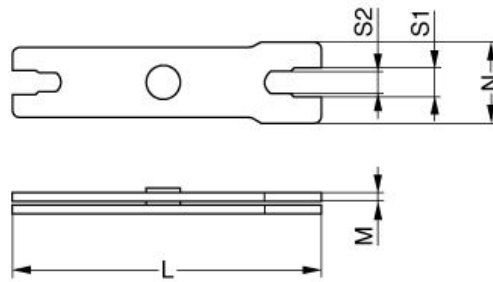

DRAWINGS

No keying

Dimensions

	L	M	N	S1	S2
mm.	115	3	30	13.1	12.1
in.	4,53	0,12	1,18	0,52	0,48

RECOMMENDED BY LEMO

Tools

LEMO products and services are provided "as is". LEMO makes no warranties or representations with regard to LEMO product & services or use of them, express, implied or statutory, including for accuracy, completeness, or security. The user is fully responsible for his products and applications using LEMO components.