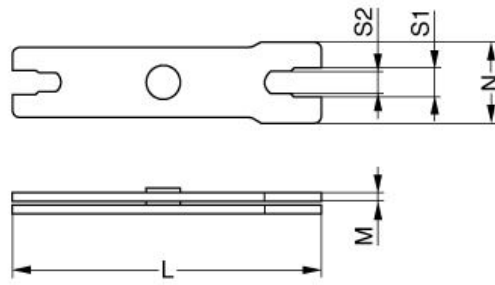

SUMMARY

Wires

Image is for illustrative purpose only

Series	
Termination type	No contacts / Accessory
IP rating	0
AWG wire size	0.00 - 0.00
Cable Ø	0.00 - 0.00 mm
Status	active

Download

[Request a quote](#)

[Catalog](#)

TECHNICAL DETAILS

Mechanics

Shell Style/Model	DCP*: Set of flat spanners for collet nuts
Keying	No keying
Housing Material	
Weight	246.13 g

Performance

Configuration
Insulator
Rated Current

Others

DRAWINGS

No keying

Dimensions

	L	M	N	S1	S2
mm.	130	3	44	21.1	20.1
in.	5,12	0,12	1,73	0,83	0,79

RECOMMENDED BY LEMO

Tools

LEMO products and services are provided "as is". LEMO makes no warranties or representations with regard to LEMO product & services or use of them, express, implied or statutory, including for accuracy, completeness, or security. The user is fully responsible for his products and applications using LEMO components.