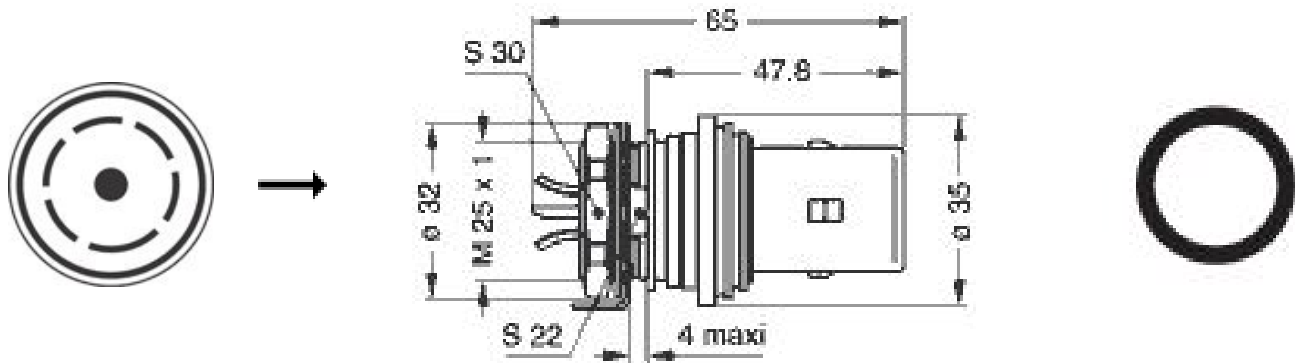

Climatical Category: 55/175/21
Salt Spray Corrosion: >1000 hr

DRAWINGS

Dimensions

	A	L	M	e
mm.	35	65	47.8	M25x1.0
in.	1,38	2,56	1,88	

RECOMMENDED BY LEMO

Tools

LEMO products and services are provided "as is". LEMO makes no warranties or representations with regard to LEMO product & services or use of them, express, implied or statutory, including for accuracy, completeness, or security. The user is fully responsible for his products and applications using LEMO components.