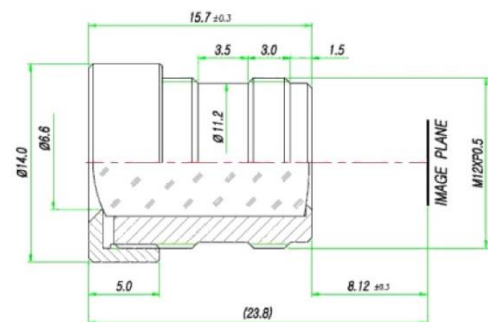

Leopard Imaging Inc.

1130 Cadillac Ct., Milpitas, CA 95035, USA
Phone: +1-408-263-0988
Fax: +1-408-217-1960
Email: sales@leopardimaging.com
Website: www.leopardimaging.com
www.leopard-security.com