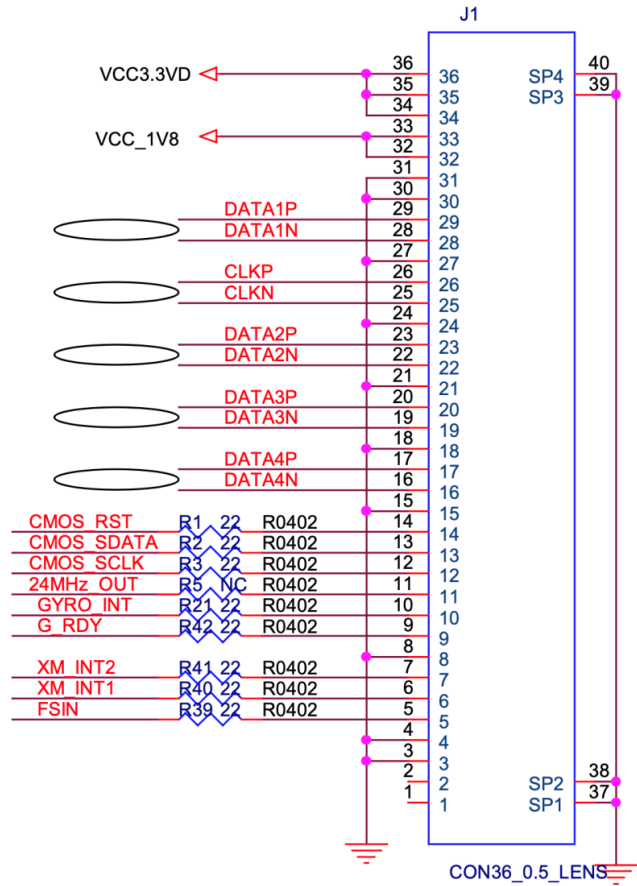

LEOPARD IMAGING INC

LI-CAM-OV10640-MIPI

Data Sheet

Features

- 1/2.56" 1.3M CMOS HD image sensor
- Active imaging pixels: 1280 H x 1080 V
- Pixel size: 4.2 μ m x 4.2 μ m
- MIPI interface
- High dynamic range (HDR)
- High low light sensitivity
- High speed serial data transfer with MIPI CSI-2
- Support full resolution 60 fps
- Low noise CMOS imaging technology that achieves CCD image quality
- Direct interface to TI DM385 IPNC or Leopard Imaging DM385 IP Camera

Application

- Digital video camera development
- High resolution surveillance IP network camera
- High resolution video conference camera

Default Lens Specification

- Model: 6016-650-54
- Image format: 1/3"
- Focal length: 6.0 mm
- Aperture, F/#: 1.6
- Back focal length: 8.3 mm
- Flange back length: 8.12 mm
- Built in IR cut filter
- FOV (D): 54 °
- Thread size: M12 x 0.5P

- Part#: 0525593652
- Number of Positions: 36
- Pitch: 0.5mm
- FFC, FCB Thickness: 0.3mm
- Mating cable: LI-FLEX03

Leopard Imaging Inc.

48820 Kato Rd, Suite 100B, Fremont, CA 94538, USA
 Phone: +1-408-263-0988
 Fax: +1-408-217-1960
 Email: sales@leopardimaging.com
 Website: www.leopardimaging.com