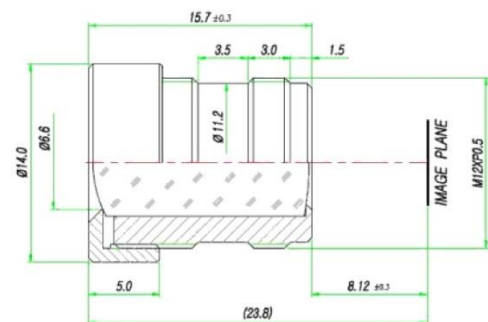

LEOPARD IMAGING INC

LI-CAM-OV10640-MIPI

Data Sheet

Features

- 1/2.56" 1.3M CMOS HD image sensor
- Active imaging pixels: 1280 H x 1080 V
- Pixel size: 4.2 μ m x 4.2 μ m
- MIPI interface
- High dynamic range (HDR)
- High low light sensitivity
- High speed serial data transfer with MIPI CSI-2
- Support full resolution 60 fps
- Low noise CMOS imaging technology that achieves CCD image quality
- Direct interface to TI DM385 IPNC or Leopard Imaging DM385 IP Camera

Application

- Digital video camera development
- High resolution surveillance IP network camera
- High resolution video conference camera

Default Lens Specification

- Model: 6016-650-54
- Image format: 1/3"
- Focal length: 6.0 mm
- Aperture, F/#: 1.6
- Back focal length: 8.3 mm
- Flange back length: 8.12 mm
- Built in IR cut filter
- FOV (D): 54 °
- Thread size: M12 x 0.5P

- Part#: 0525593652
- Number of Positions: 36
- Pitch: 0.5mm
- FFC, FCB Thickness: 0.3mm
- Mating cable: LI-FLEX03

Leopard Imaging Inc.

48820 Kato Rd, Suite 100B, Fremont, CA 94538, USA
 Phone: +1-408-263-0988
 Fax: +1-408-217-1960
 Email: sales@leopardimaging.com
 Website: www.leopardimaging.com