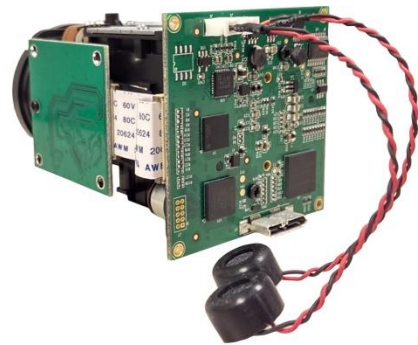

LEOPARD IMAGING INC

LI-M034USB3-AF

Data Sheet

Key Features

- USB 3.0 Super Speed support
- YUV output without compression
- UVC compliance
- USB 2.0 backwards compatible
- Support Manual 18X Zoom function
- Support Manual Focus function
- Support stereo audio
- Provide customization services
- Dimensions: 90mmx50mmx50mm
- USB +5VDC powered device

Specification

General Behavior	
Video Resolution @ Frame rate	1280 x 960 @ 30 fps 1280 x 720 @ 30 fps 768 x 432 @ 30 fps 640 x 480 @ 30 fps 640 x 360 @ 30 fps 352 x 288 @ 30 fps 320 x 240 @ 30 fps
Sensitivity	TBD
Dynamic range	12 bit
Audio	Support stereo audio
Interface (Optical)	
IR cut filter	Yes
Sensor specification	ON Semi MT9M034 720p HD Sensor
Shutter	Rolling
Format	1/3"
Resolution	H:1280, V:960
Pixel size	H:3.75 um, V: 3.75 um
WDR	Support WDR (Wide Dynamic Range)
Interface (Electrical)	
Interface	USB 3.0
Supply voltage	USB 3.0 +5 VDC power source
Current consumption	Approx. 520 mA at 5 VDC
Interface (Mechanical)	
Dimensions	L: 90 mm, W: 50 mm, H: 50 mm
Mass	128 g
Adjustment (Manual)	
Shutter	TBD
Gain	TBD
Zoom	Support
Focus	Support
Adjustment (Auto)	
Shutter	TBD
Gain	TBD
Environmental	
Max. temperature (operation)	0 °C ~ 50 °C (32 °F~ 122 °F)
Max. temperature (storage)	-20 °C ~ 80 °C (-4 °F~176 °F)
Max. humidity (operation)	20 % ~ 80 %, relative, non-condensing
Max. humidity (storage)	20 % ~ 80 %, relative, non-condensing