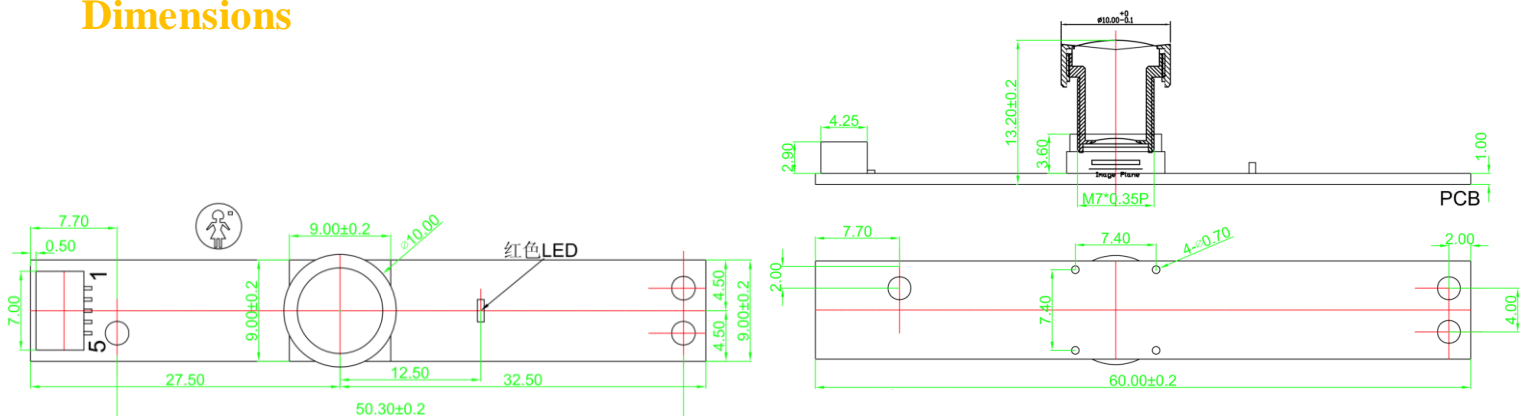

LEOPARD IMAGING INC

LI-OV2640-USB-M7 Data Sheet

Key Features

- Support 2M video streaming
- MJPEG compression
- USB 2.0 compliance
- Size: 60mmx9mm
- Low cost with high quality
- Customized based on customer's specs

Lens Specification

- Focusing Range: 23cm to infinity
- Focal Length: 2.0 mm
- F Number: 2.5
- Fov (H): 100°
- TV Distortion: <-88%
- Sensor: OV2640

Interface (SM05B-SRSS-TB)

5 Pin USB Connector (SM05B-SRSS-TB)	
Pin No.	Name
1	USB_5V
2	USB_DM
3	USB_DP
4	GND
5	Shield_Ground

Dimensions

Leopard Imaging Inc.

1130 Cadillac Ct., Milpitas, CA 95035, USA
 Phone: +1-408-263-0988
 Fax: +1-408-217-1960
 Email: sales@leopardimaging.com
 Website: www.leopardimaging.com
 www.leopard-security.com

Specification

General Behavior	
Video Resolution @ Frame rate	1600 x 1200 MJPEG @ 15 fps 1280 x 1024 MJPEG @ 7 fps 800 x 600 MJPEG @ 30 fps 640 x 480 MJPEG @ 30 fps 352 x 288 MJPEG @ 30 fps 320 x 240 MJPEG @ 30 fps
Adjustment	TBD
Interface (Optical)	
Sensor specification	OmniVision OV2640 CMOS UXGA sensor
Shutter	Rolling
Format	1/4"
Resolution	H:1600, V:1200
Pixel size	H:2.2 um, V: 2.2 um
Sensitivity	0.6 V/Lux-sec
S/N Ratio	40 dB
Dynamic Range	50 dB
Dark Current	15 mV/s at 60 °C
Lens	M7 lens
Interface (Electrical)	
Interface	USB 2.0
Supply voltage	USB 2.0 +5 VDC power source
Current consumption	Approx. 150 mA at 5 VDC
Interface (Mechanical)	
Dimensions	L: 60 mm, W: 9 mm, H: 13.2 mm
Mass	2 g
Environmental	
Max. temperature (stable image)	0 °C ~ 50 °C (32 °F~ 122 °F)
Max. temperature (operation)	-10 °C ~ 60 °C (14 °F~ 140 °F)
Max. temperature (storage)	-20 °C ~ 80 °C (-4 °F~176 °F)
Max. humidity (operation)	20 % ~ 80 %, relative, non-condensing
Max. humidity (storage)	20 % ~ 80 %, relative, non-condensing