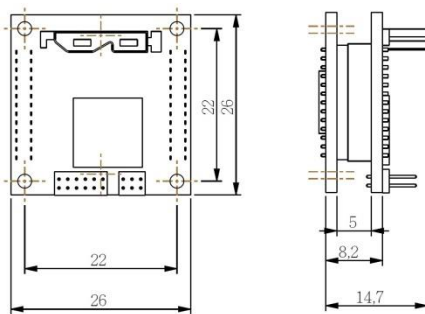

LEOPARD IMAGING INC

Rev. 1.1

LI-USB30-OV10640-490

Data Sheet

Key Features

- USB 3.0 Super Speed support
- YUV output without compression
- UVC compliance
- Support M12 lens
- Provide customization services
- USB +5VDC powered device
- Support WDR
- On-board OV490 ISP
- Compact Size: 26mmx26mm
- 2 Boards are stacked

Default Lens Specification

- Model: YC-155N
- Focal length: 2.8 mm
- Aperture, F/#: 2.0
- Built in 650nm IR cut filter
- FOV (D/H/V): 125.5 ° / 104.5 ° / 88 °
- TV Distortion: < 12%
- Mount: M12 x P0.5

Specification

General Behavior	
Video Resolution @ Frame rate	1280 x 1080 @ 30 fps 1280 x 720 @ 30 fps
Sensitivity	TBD
Dynamic range	TBD
Interface (Optical)	
IR cut filter (on lens)	Yes, 650nm IR cut filter
Sensor specification	OmniVision CMOS 1.3MP HDR Sensor OV10640
Shutter	Rolling
Format	1/2.56"
Resolution	H:1280, V:1080
Pixel size	H:4.2 um, V: 4.2 um
WDR	Support WDR (Wide Dynamic Range)
Lens mount	M12 lens mount support
ISP	OV490
Interface (Electrical)	
Interface	USB 3.0
Supply voltage	USB 3.0 +5 VDC power source
Current consumption	Approx. 312 mA at 5 VDC
Interface (Mechanical)	
Dimensions	L: 26 mm, W: 26 mm, H: 38 mm
Mass	22 g
Adjustment (Manual)	
Shutter	TBD
Gain	TBD
Adjustment (Auto)	
Shutter	TBD
Gain	TBD
Environmental	
Max. temperature (operation)	0 °C ~ 50 °C (32 °F~ 122 °F)
Max. temperature (storage)	-20 °C ~ 80 °C (-4 °F~176 °F)
Max. humidity (operation)	20 % ~ 80 %, relative, non-condensing
Max. humidity (storage)	20 % ~ 80 %, relative, non-condensing