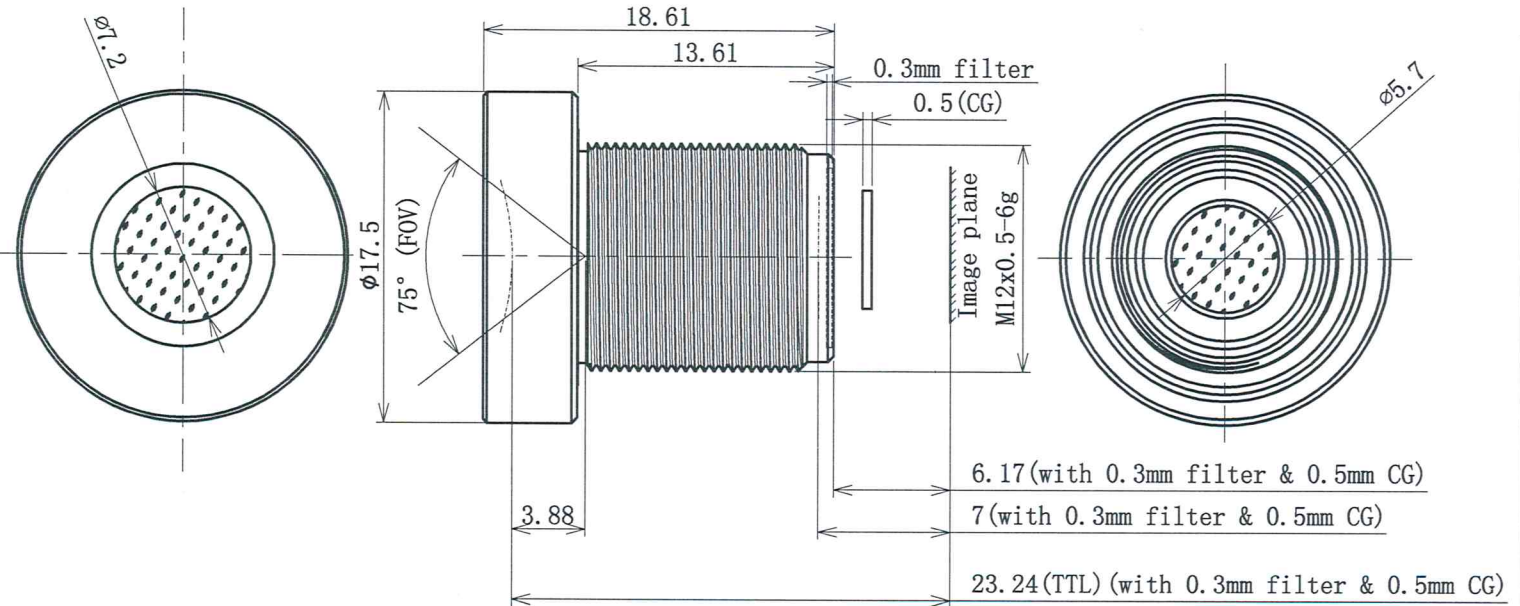

Model No.
型号

M127B0618WR2

REV
00

SPECIFICATION 规格书

Sensor 传感器		AR0231
Image Format (HxV,D) 靶面尺寸 (水平x垂直,对角)		5.784x3.624, 6.83
Image Circle 像面		Ø6.83mm
EFL 有效焦距		6mm
FNo. F值		1.8
F.O.V. 视场角		AR0231
	D.对角	75°
	H.水平	61°
	V.垂直	36°
Back Focal Length 后截距		7mm (with 0.3mm filter&0.5mm CG)
Lens Effective Diameter 通光口径	Front 前面	Ø7.2mm
	Back 后面	Ø5.7mm
Lens construction 镜头组成		6-4
OP Distortion 光学畸变		<-24.5%
Resolution 分辨率		Mega Pixel
Relative Illumination 相对照度		>50%
Iris 光圈		Fixed
Max Chief Ray Angle 最大主光线入射角		15°
M.O.D 最近物距		0.3m
Mount 接口		M12x0.5-6g
TTL 光学总长		Ø23.24mm (with 0.3mm filter&0.5mm CG)
Dimension (ØxL) 外形尺寸		Ø17.5x18.61mm
Weight 重量		XX.X g

UNLESS TOLERANCE
Single Part Size.±0.1 Portfolio Size.±0.3 3RD Angle Projection

X-ON Electronics

Largest Supplier of Electrical and Electronic Components

Click to view similar products for [Camera Lenses](#) category: