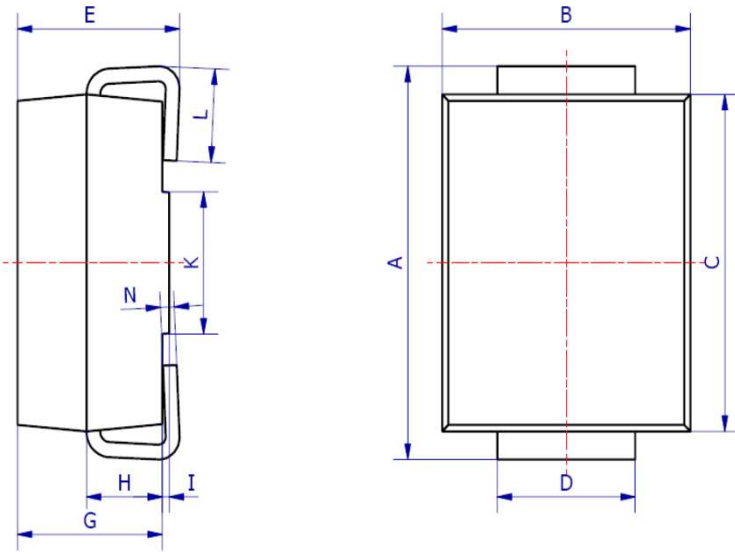

### 5. ELECTRICAL CHARACTERISTICS CURVES

Fig. 1-Peak Pulse Power Rating Curve

Fig. 2-Pulse Derating Curve

Fig. 3-Pulse Waveform

Fig. 4-Typical Junction Capacitance

## 6. OUTLINE AND DIMENSIONS

| SMB                  |      |      |      |
|----------------------|------|------|------|
| DIM                  | Min  | Max  | Typ. |
| A                    | 5.00 | 5.45 | 5.25 |
| B                    | 3.20 | 4.00 | 3.60 |
| C                    | 4.30 | 4.70 | 4.50 |
| D                    | 1.80 | 2.20 | 2.00 |
| E                    | 2.20 | 2.50 | 2.35 |
| G                    | 1.90 | 2.30 | 2.10 |
| H                    | 0.95 | 1.25 | 1.10 |
| I                    | 0.05 | 0.15 | 0.10 |
| K                    | 1.70 | 2.10 | 1.90 |
| L                    | 0.90 | 1.50 | 1.20 |
| N                    | 0.10 | 0.30 | 0.20 |
| All Dimensions in mm |      |      |      |

## 7. SOLDERING FOOTPRINT

| SMB |      |
|-----|------|
| DIM | (mm) |
| X   | 1.60 |
| Y   | 2.20 |
| B   | 4.60 |