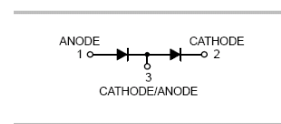

Applications

- ✧ High speed switching application.

BAS21

BAS21A

BAS21C

BAS21S

Ordering Information

Type No.	Marking	Package Code
BAS21	JS	SOT-23
BAS21A	JS2	SOT-23
BAS21C	JS3	SOT-23
BAS21S	JS4	SOT-23

MAXIMUM RATING @ Ta=25°C unless otherwise specified

Characteristic	Symbol	Value	Unit
Peak Repetitive Reverse Voltage	V_R	250	V
Forward Continuous Current	I_F	200	mA
Power Dissipation	P_d	250	mW
Thermal Resistance Junction to Ambient Air	$R_{\theta JA}$	500	°C/W
Operating Junction Temperature Range	T_j	150	°C
Storage Temperature Range	T_{STG}	-65 to +150	°C

ELECTRICAL CHARACTERISTICS @ Ta=25°C unless otherwise specified

Characteristic	Symbol	Min	MAX	UNIT	Test Condition
Reverse breakdown Voltage	$V_{(BR)R}$	250	-	V	$I_R=100\mu A$
Reverse Leakage Current	I_R	-	1	μA	$V_R=200V$
Forward voltage	V_F	-	1000 1250	mV	$I_F=100mA$ $I_F=200mA$
Diode Capacitance	C_D	-	5.0	pF	$V_R=0V, f=1.0MHz$
Reverse Recovery Time	t_{rr}	-	50	ns	$I_F=I_R=10mA, t_{rr}=0.1 \cdot I_R$