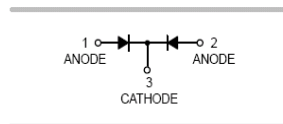

Applications

- ✧ High speed switching application.

BAS21

BAS21A

BAS21C

BAS21S

Ordering Information

Type No.	Marking	Package Code
BAS21	JS	SOT-23
BAS21A	JS2	SOT-23
BAS21C	JS3	SOT-23
BAS21S	JS4	SOT-23

MAXIMUM RATING @ Ta=25°C unless otherwise specified

Characteristic	Symbol	Value	Unit
Peak Repetitive Reverse Voltage	V_R	250	V
Forward Continuous Current	I_F	200	mA
Power Dissipation	P_d	250	mW
Thermal Resistance Junction to Ambient Air	$R_{\theta JA}$	500	°C/W
Operating Junction Temperature Range	T_j	150	°C
Storage Temperature Range	T_{STG}	-65 to +150	°C

ELECTRICAL CHARACTERISTICS @ Ta=25°C unless otherwise specified

Characteristic	Symbol	Min	MAX	UNIT	Test Condition
Reverse breakdown Voltage	$V_{(BR)R}$	250	-	V	$I_R=100\mu A$
Reverse Leakage Current	I_R	-	1	μA	$V_R=200V$
Forward voltage	V_F	-	1000 1250	mV	$I_F=100mA$ $I_F=200mA$
Diode Capacitance	C_D	-	5.0	pF	$V_R=0V, f=1.0MHz$
Reverse Recovery Time	t_{rr}	-	50	ns	$I_F=I_R=10mA, t_{rr}=0.1 \cdot I_R$