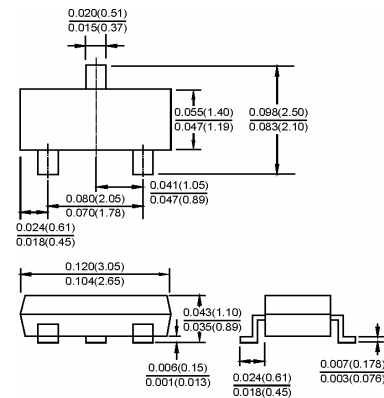

SOT-23

Dimensions in inches and (millimeters)

Features

- ✧ Fast switching speed.
- ✧ Surface mount package ideally suited for
- ✧ Automatic insertion.
- ✧ For general purpose switching applications.
- ✧ High conductance.

Applications

- ✧ High speed switching application.

BAS21

BAS21A

BAS21C

BAS21S

Ordering Information

Type No.	Marking	Package Code
BAS21	JS	SOT-23
BAS21A	JS2	SOT-23
BAS21C	JS3	SOT-23
BAS21S	JS4	SOT-23

MAXIMUM RATING @ Ta=25°C unless otherwise specified

Characteristic	Symbol	Value	Unit
Peak Repetitive Reverse Voltage	V_R	250	V
Forward Continuous Current	I_F	200	mA
Power Dissipation	P_d	250	mW
Thermal Resistance Junction to Ambient Air	$R_{\theta JA}$	500	°C/W
Operating Junction Temperature Range	T_j	150	°C
Storage Temperature Range	T_{STG}	-65 to +150	°C

ELECTRICAL CHARACTERISTICS @ Ta=25°C unless otherwise specified

Characteristic	Symbol	Min	MAX	UNIT	Test Condition
Reverse breakdown Voltage	$V_{(BR)R}$	250	-	V	$I_R=100\mu A$
Reverse Leakage Current	I_R	-	1	μA	$V_R=200V$
Forward voltage	V_F	-	1000 1250	mV	$I_F=100mA$ $I_F=200mA$
Diode Capacitance	C_D	-	5.0	pF	$V_R=0V, f=1.0MHz$
Reverse Recovery Time	t_{rr}	-	50	ns	$I_F=I_R=10mA, t_{rr}=0.1 \cdot I_R$