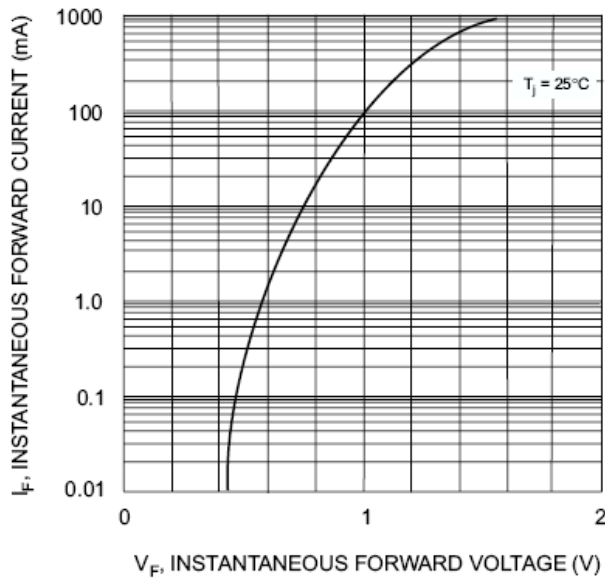

ELECTRICAL CHARACTERISTICS @ Ta=25°C unless otherwise specified

Characteristic	Symbol	Min	MAX	UNIT	Test Condition
Reverse breakdown Voltage	$V_{(BR)R}$	250	-	V	$I_R=100\mu A$
Reverse Leakage Current	I_R	-	1	μA	$V_R=200V$
Forward voltage	V_F	-	1000 1250	mV	$I_F=100mA$ $I_F=200mA$
Diode Capacitance	C_D	-	5.0	pF	$V_R=0V, f=1.0MHz$
Reverse Recovery Time	t_{rr}	-	50	ns	$I_F=I_R=10mA, t_{rr}=0.1 \cdot I_R$

TYPICAL CHARACTERISTICS @ Ta=25°C unless otherwise specified

PACKAGE	SPQ/PCS	CARTON SPQ/PCS	CARTON SIZE/CM	CARTON GW/KG	CARTON NW/KG
SOT-23	3000/REEL	90000	40X20X22	5.00	4.00