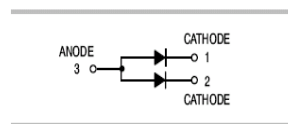

SOT-23

Dimensions in inches and (millimeters)

Features

- ✧ Fast switching speed.
- ✧ Surface mount package ideally suited for
- ✧ Automatic insertion.
- ✧ For general purpose switching applications.
- ✧ High conductance.

Applications

- ✧ High speed switching application.

BAS21

BAS21A

BAS21C

BAS21S

Ordering Information

Type No.	Marking	Package Code
BAS21	JS	SOT-23
BAS21A	JS2	SOT-23
BAS21C	JS3	SOT-23
BAS21S	JS4	SOT-23

MAXIMUM RATING @ Ta=25°C unless otherwise specified

Characteristic	Symbol	Value	Unit
Peak Repetitive Reverse Voltage	V_R	250	V
Forward Continuous Current	I_F	200	mA
Power Dissipation	P_d	250	mW
Thermal Resistance Junction to Ambient Air	$R_{\theta JA}$	500	°C/W
Operating Junction Temperature Range	T_j	150	°C
Storage Temperature Range	T_{STG}	-65 to +150	°C

ELECTRICAL CHARACTERISTICS @ Ta=25°C unless otherwise specified

Characteristic	Symbol	Min	MAX	UNIT	Test Condition
Reverse breakdown Voltage	$V_{(BR)R}$	250	-	V	$I_R=100\mu A$
Reverse Leakage Current	I_R	-	1	μA	$V_R=200V$
Forward voltage	V_F	-	1000 1250	mV	$I_F=100mA$ $I_F=200mA$
Diode Capacitance	C_D	-	5.0	pF	$V_R=0V, f=1.0MHz$
Reverse Recovery Time	t_{rr}	-	50	ns	$I_F=I_R=10mA, t_{rr}=0.1 \cdot I_R$