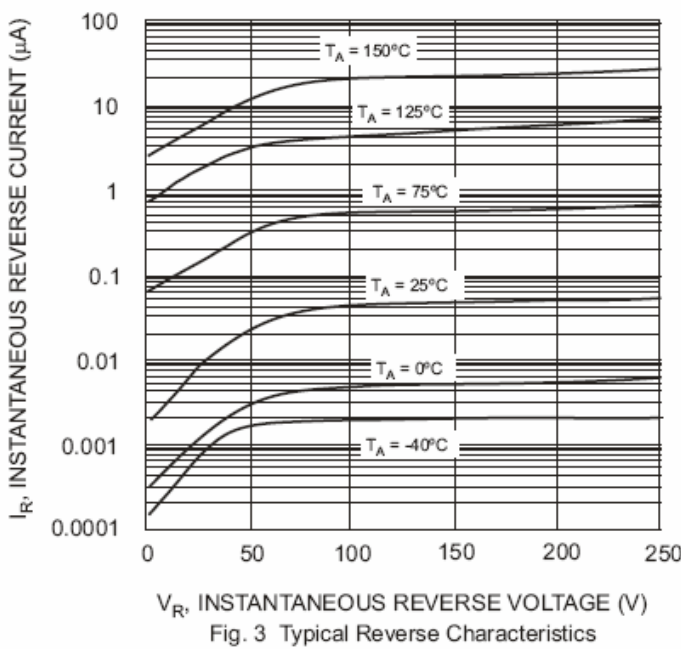

Typical Characteristics

PACKAGE	SPQ/PCS	CARTON SPQ/PCS	CARTON SIZE/CM	CARTON GW/KG	CARTON NW/KG
SOD-323	3000/REEL	180000	44X44X22	9.00	8.00