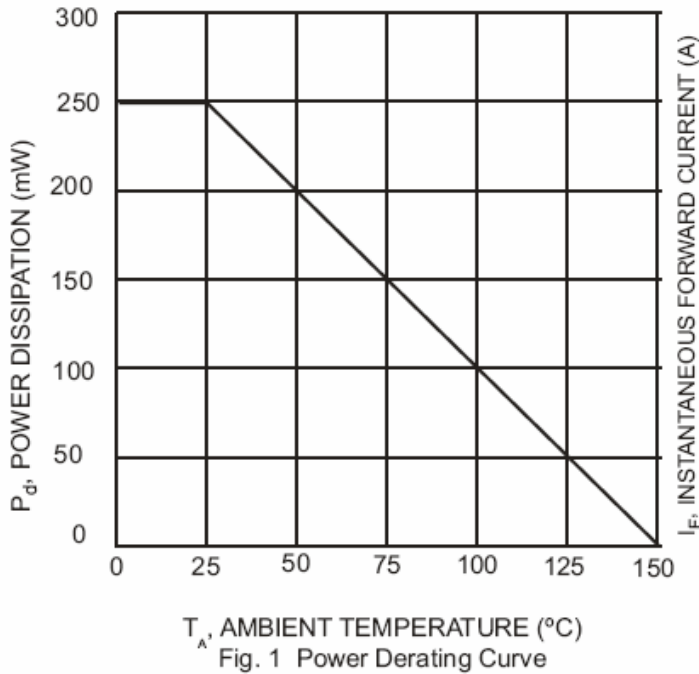

Typical Characteristics

PACKAGE	SPQ/PCS	CARTON SPQ/PCS	CARTON SIZE/CM	CARTON GW/KG	CARTON NW/KG
SOD-323	3000/REEL	180000	44X44X22	9.00	8.00