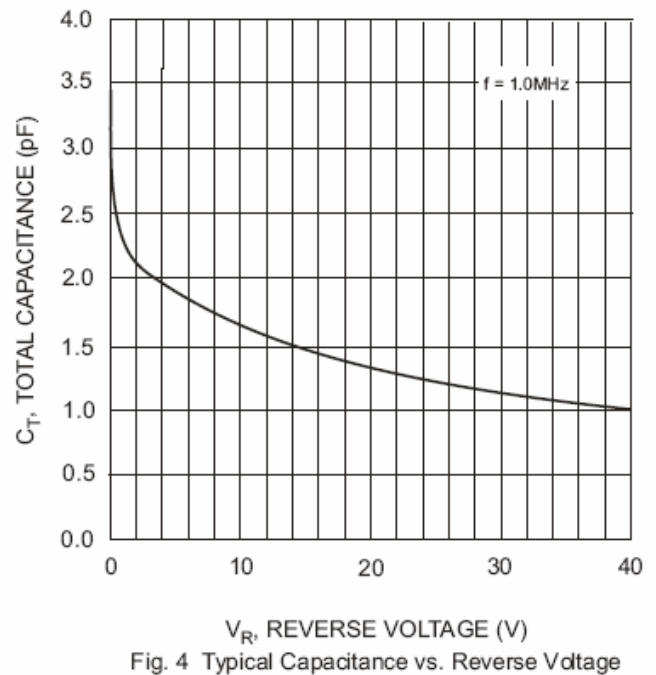

Typical Characteristics

PACKAGE	SPQ/PCS	CARTON SPQ/PCS	CARTON SIZE/CM	CARTON GW/KG	CARTON NW/KG
SOD-323	3000/REEL	180000	44X44X22	9.00	8.00