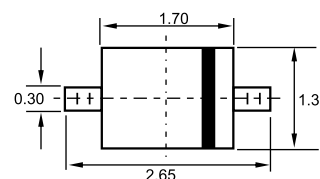

SOD-323

Features

- ✧ Fast Switching Speed
- ✧ Surface Mount Package Ideally Suited for Automatic Insertion
- ✧ For General Purpose Switching Applications

Maximum Ratings and Electrical Characteristics

Rating at 25°C ambient temperature unless otherwise specified.

Dimensions in inches and (millimeters)

Maximum Ratings

Parameter	Symbol	BAV19WS	BAV20WS	BAV21WS	Unit
Non-Repetitive Peak reverse voltage	V_{RM}	120	200	250	V
Peak Repetitive Peak reverse voltage	V_{RRM}				
Working Peak Reverse Voltage	V_{RWM}	100	150	200	V
DC Blocking Voltage	V_R				
RMS Reverse Voltage	$V_{R(RMS)}$	71	106	141	V
Forward Continuous Current	I_{FM}		400		mA
Average Rectified Output Current	I_O		200		mA
Peak forward surge current @=1.0ms @=1.0s	I_{FSM}		2.5 0.5		A
Repetitive Peak Forward Current	I_{FRM}		625		mA
Power Dissipation	P_d		250		mW
Thermal Resistance Junction to Ambient	$R_{\theta JA}$		500		°C/W
Storage temperature	T_{STG}		-65~+150		°C

Electrical Ratings

Parameter	Symbol	Min.	Typ.	Max.	Unit	Conditions
Forward voltage	V_{F1}			1.0	V	$I_F=0.1A$
	V_{F2}			1.25		$I_F=0.2A$
Reverse current	I_R			0.1	μA	$V_R=100V$
				0.1		$V_R=150V$
				0.1		$V_R=200V$
Capacitance between terminals	C_T			5	pF	$V_R=0V, f=1MHz$
Reverse Recovery Time	t_{rr}			50	ns	$I_F=I_R=30mA$ $I_{rr}=0.1I_R, R_L=100\Omega$