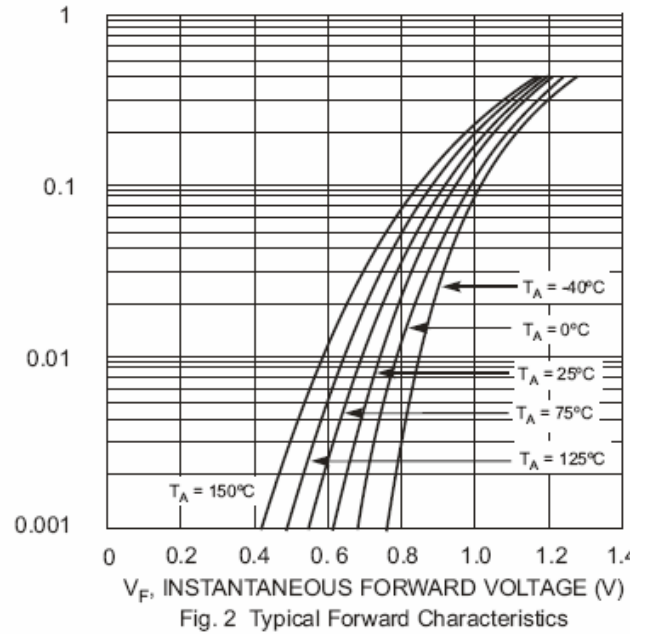

Typical Characteristics

PACKAGE	SPQ/PCS	CARTON SPQ/PCS	CARTON SIZE/CM	CARTON GW/KG	CARTON NW/KG
SOD-323	3000/REEL	180000	44X44X22	9.00	8.00