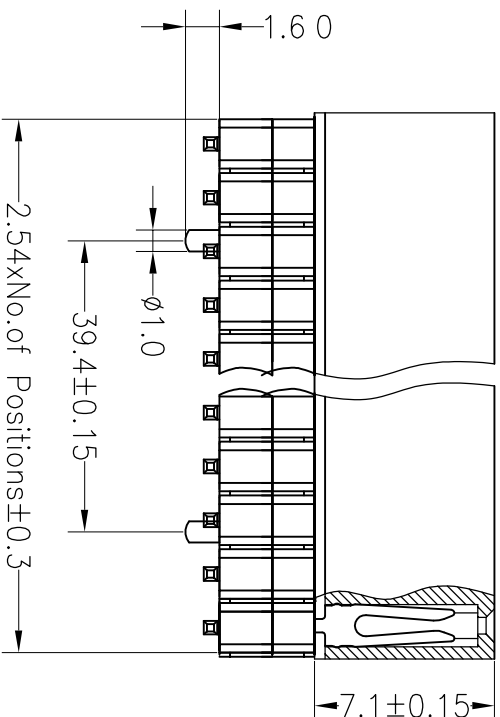

## SPECIFICATIONS

Rated Current: 3.0AMP  
 Contact Resistance: 20mΩ Max  
 Withstand Voltage: 1000V AC/DC  
 Insulation Resistance: 1000MΩ Min  
 Operation Temperature: -40°C to +105°C  
 Contact Material: Brass  
 Contact Plating: Au Over Ni  
 Insulator Material: Polyester (UL94V-0)  
 Standard: PA6T  
 Max. Processing Temp: 230°C for 30-60 seconds  
 (260°C for 10 seconds)

| Dimension antitheses list |      |      |      |  |
|---------------------------|------|------|------|--|
| ITEM                      | H    | D    | W    |  |
| Alternate                 | 12.0 | 0.10 | 8.70 |  |

深圳市连盛精密连接器有限公司

PART NO. FH-00325---A0001

TITLE: 2.54FH 3H=7.1+1.7+2.5 2x20P SMT  
 W5.0mm L=13.5 带偏柱 直径1.0 高1.6

| OPERATION |       | DRAW    |  | SCALE |     | FIT |  |
|-----------|-------|---------|--|-------|-----|-----|--|
| X.X       | ±0.30 |         |  | UNIT  | mm  |     |  |
| X.XX      | ±0.20 | CHECK   |  | SIZE  | A4  |     |  |
| X.XXX     | ±0.10 |         |  | SHEET | 1/1 |     |  |
| Angle     | ±3°   | APPROVE |  | PROJ. | 1/1 |     |  |
| DIM       | TOL   |         |  |       |     |     |  |