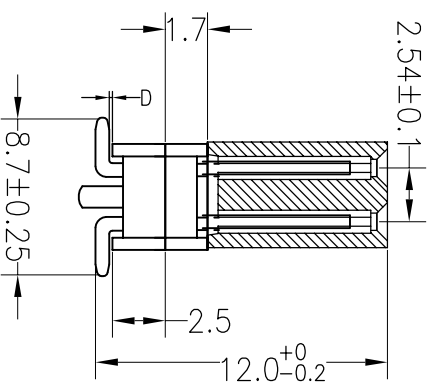

## SPECIFICATIONS

Rated Current: 3.0AMP  
 Contact Resistance: 20mΩ Max  
 Withstand Voltage: 1000V AC/DC  
 Insulation Resistance: 1000MΩ Min  
 Operation Temperature: -40°C to +105°C  
 Contact Material: Brass  
 Contact Plating: Au Over Ni  
 Insulator Material: Polyester (UL94V-0)  
 Standard: PA6T  
 Max. Processing Temp: 230°C for 30-60 seconds  
 (260°C for 10 seconds)

| Dimension antitheses list |      |      |      |  |
|---------------------------|------|------|------|--|
| ITEM                      | H    | D    | W    |  |
| Alternate                 | 12.0 | 0.10 | 8.70 |  |

深圳市连盛精密连接器有限公司

PART NO. FH-00325---A0001

TITLE: 2.54FH 3H=7.1+1.7+2.5 2x20P SMT  
 W5.0mm L=13.5 带偏柱 直径1.0 高1.6

| OPERATION |       | DRAW    |  | SCALE |     | FIT |  |
|-----------|-------|---------|--|-------|-----|-----|--|
| X.X       | ±0.30 |         |  | UNIT  | mm  |     |  |
| X.XX      | ±0.20 | CHECK   |  | SIZE  | A4  |     |  |
| X.XXX     | ±0.10 |         |  | SHEET | 1/1 |     |  |
| Angle     | ±3°   | APPROVE |  | PROJ. | 1/1 |     |  |
| DIM       | TOL   |         |  |       |     |     |  |