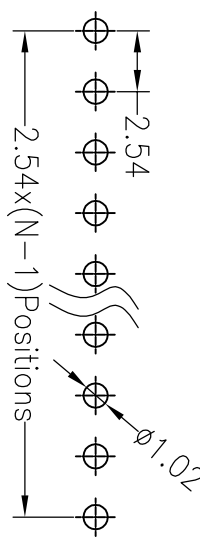

## SPECIFICATIONS

Rated Current:3.0AMP  
 Contact Resistance:20mΩ Max  
 Withstand Voltage:1000V AC/DC  
 Insulation Resistance:1000MΩ Min  
 Operation Temperature:-40°c to +105°c

Contact Material:Brass  
 Contact Plating:Au Over Ni  
 Insulator Material:Polyester(UL94V-0)  
 Standard: PA6T  
 Max.Processing Temp: 230°C for 30-60 seconds  
 (260°C for 10 seconds)

Recommended P.C.B Layout(Top Side)  
 (PCB BOARD TOLERANCE±0.05)

Dimension antitheses list					
ITEM	PC	PB	PA	L	TYPE
Standard	3.00	13.32	3.00	19.32	
Alternate					

深圳市连盛精密连接器有限公司

OPERATION		DRAW		SCALE		FIT		PART NO.	
X.X	±0.30	X.X	±0.30	UNIT	mm	UNIT	mm	SIZE	A4
X.XX	±0.20	CHECK		SHEET		1/1		TITLE:	
X.XXX	±0.10	APPROVE		PROJ.		◆		2.54PH 1X20P PA=FC=3.0	
Angle	±3°							PB=13.32 PA6T	
DIM	TOL								
REV	DATE	MODIFICATION DESCRIPTION	CHANGE						
1									
A0	2014.04.16	NEW DRAWING						PH-00409----	A0001