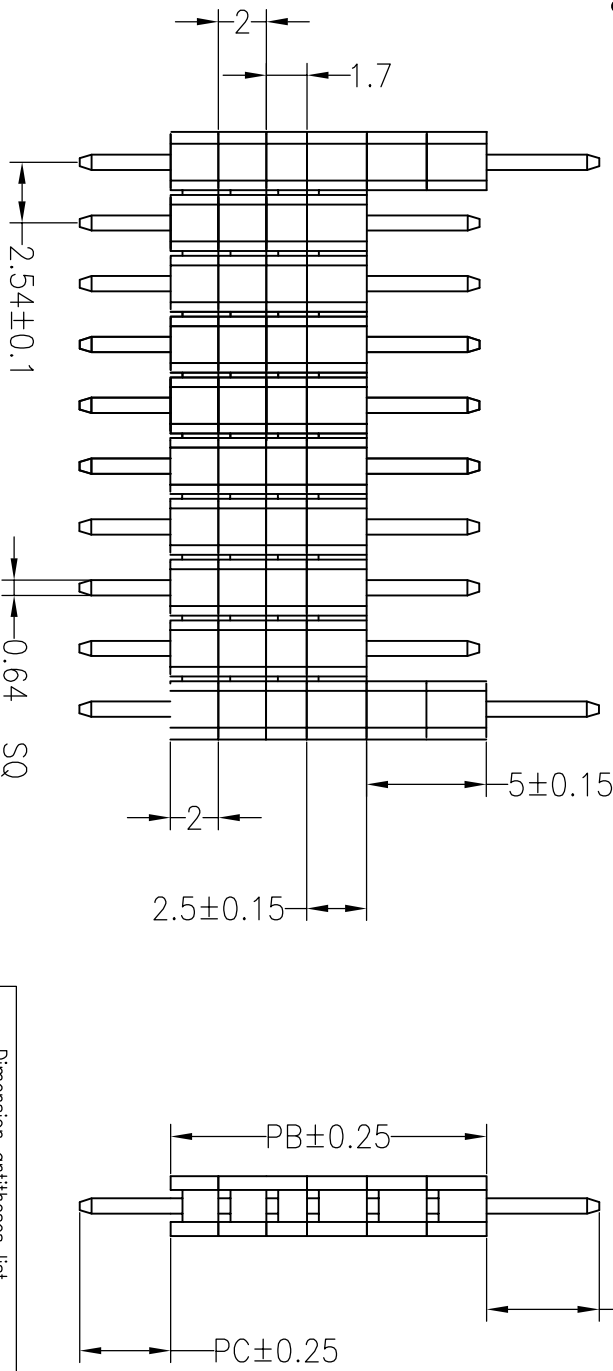

## SPECIFICATIONS

Rated Current:3.0AMP  
 Contact Resistance:20mΩ Max  
 Withstand Voltage:1000V AC/DC  
 Insulation Resistance:1000MΩ Min  
 Operation Temperature:-40°c to +105°c

Contact Material:Brass  
 Contact Plating:Au Over Ni  
 Insulator Material:Polyester(UL94V-0)  
 Standard: PA6T  
 Max.Processing Temp: 230°C for 30-60 seconds  
 (260°C for 10 seconds)

Recommended P.C.B Layout(Top Side)  
 (PCB BOARD TOLERANCE±0.05)

Dimension antitheses list					
ITEM	PC	PB	PA	L	TYPE
Standard	3.00	13.32	3.00	19.32	
Alternate					

深圳市连盛精密连接器有限公司

OPERATION		DRAW		SCALE		FIT		PART NO.	
X.X	±0.30	X.X	±0.30	UNIT	mm	UNIT	mm	SIZE	A4
X.XX	±0.20	CHECK		SHEET		1/1		TITLE:	
X.XXX	±0.10	APPROVE		PROJ.		◆		2.54PH 1X20P PA=FC=3.0	
Angle	±3°							PB=13.32 PA6T	
DIM	TOL								
REV	DATE	MODIFICATION DESCRIPTION	CHANGE						
1									
A0	2014.04.16	NEW DRAWING						PH-00409----	A0001