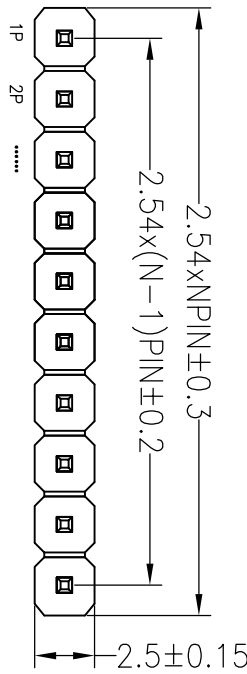

## SPECIFICATIONS

Rated Current:3.0AMP  
 Contact Resistance:20mΩ Max  
 Withstand Voltage:1000V AC/DC  
 Insulation Resistance:1000MΩ Min  
 Operation Temperature:-40°c to +105°c

Contact Material:Brass  
 Contact Plating:Au Over Ni  
 Insulator Material:Polyester(UL94V-0)  
 Standard: PA6T  
 Max.Processing Temp: 230°C for 30-60 seconds  
 (260°C for 10 seconds)

Recommended P.C.B Layout(Top Side)  
 (PCB BOARD TOLERANCE±0.05)

Dimension antitheses list					
ITEM	PC	PB	PA	L	TYPE
Standard	3.00	13.32	3.00	19.32	
Alternate					

深圳市连盛精密连接器有限公司

OPERATION		DRAW		SCALE		FIT		PART NO.	
X.X	±0.30	X.X	±0.30	UNIT	mm	UNIT	mm	SIZE	A4
X.XX	±0.20	CHECK		SHEET		1/1		TITLE:	
X.XXX	±0.10	APPROVE		PROJ.		◆		2.54PH 1X20P PA=FC=3.0	
Angle	±3°							PB=13.32 PA6T	
DIM	TOL								
REV	DATE	MODIFICATION DESCRIPTION	CHANGE						
1									
A0	2014.04.16	NEW DRAWING						PH-00409----	A0001