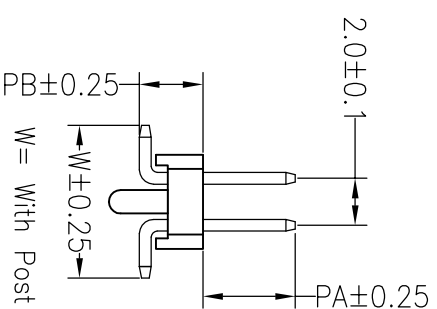

## SPECIFICATIONS

Rated Current:1.5AMP  
 Contact Resistance:20mΩ Max  
 Withstand Voltage:500V AC/DC  
 Insulation Resistance:1000MΩ Min  
 Operation Temperature:-40°c to +105°c  
 Contact Material:Brass  
 Contact Plating:Au Over Ni  
 Insulator Material:Polyester(UL94V-0)  
 Standard: PA6T  
 Max.Processing Temp: 230°C for 30-60 seconds  
 (260°C for 5 seconds)

| Dimension antitheses list |      |      |      |      |
|---------------------------|------|------|------|------|
| ITEM                      | PA   | PB   | W    | L    |
| Standard                  | 4.90 | 2.90 | 7.00 | 9.70 |
| Alternate                 |      |      |      |      |

深圳市连盛精密连接器有限公司

PART NO. PH-00640---A0001

TITLE: 2.0PH 2x12pin H2.0MM SMT 带柱

| OPERATION |       | DRAW    |       | SCALE |     | FIT      |                             |
|-----------|-------|---------|-------|-------|-----|----------|-----------------------------|
| X.X       | ±0.30 | X.XX    | ±0.20 | UNIT  | mm  | SIZE     | A4                          |
| X.XXX     | ±0.10 | CHECK   |       | SHEET | 1/1 | PART NO. | PH-00640---A0001            |
| Angle     | ±3°   | APPROVE |       | PROJ. | ◆   | TITLE:   | 2.0PH 2x12pin H2.0MM SMT 带柱 |
| DIM       | TOL   |         |       |       |     |          |                             |