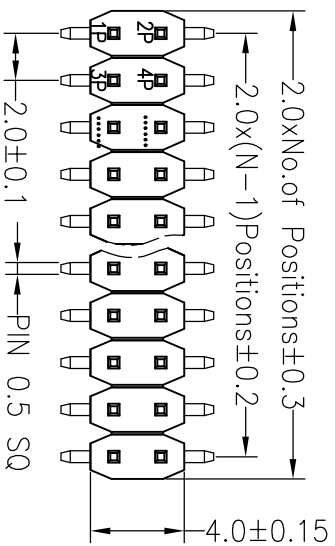

## SPECIFICATIONS

Rated Current:1.5AMP  
 Contact Resistance:20mΩ Max  
 Withstand Voltage:500V AC/DC  
 Insulation Resistance:1000MΩ Min  
 Operation Temperature:-40°c to +105°c  
 Contact Material:Brass  
 Contact Plating:Au Over Ni  
 Insulator Material:Polyester(UL94V-0)  
 Standard: PA6T  
 Max.Processing Temp: 230°C for 30-60 seconds  
 (260°C for 5 seconds)

| Dimension antitheses list |      |      |      |      |
|---------------------------|------|------|------|------|
| ITEM                      | PA   | PB   | W    | L    |
| Standard                  | 4.90 | 2.90 | 7.00 | 9.70 |
| Alternate                 |      |      |      |      |

深圳市连盛精密连接器有限公司

PART NO. PH-00640---A0001

TITLE: 2.0PH 2x12pin H2.0MM SMT 带柱

| OPERATION |       | DRAW    |       | SCALE |     | FIT      |                             |
|-----------|-------|---------|-------|-------|-----|----------|-----------------------------|
| X.X       | ±0.30 | X.XX    | ±0.20 | UNIT  | mm  | SIZE     | A4                          |
| X.XXX     | ±0.10 | CHECK   |       | SHEET | 1/1 | PART NO. | PH-00640---A0001            |
| Angle     | ±3°   | APPROVE |       | PROJ. | ◆   | TITLE:   | 2.0PH 2x12pin H2.0MM SMT 带柱 |
| DIM       | TOL   |         |       |       |     |          |                             |