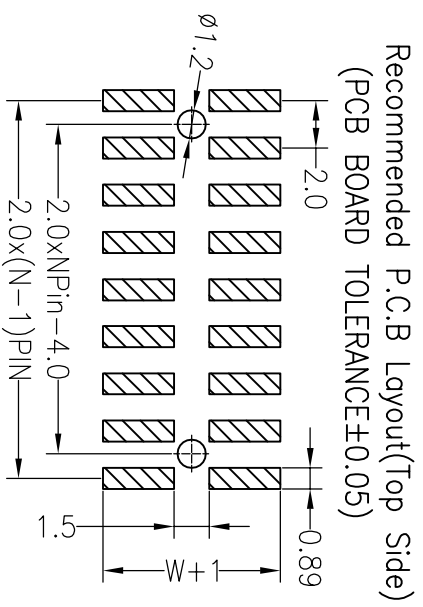

## SPECIFICATIONS

Rated Current:1.5AMP  
 Contact Resistance:20mΩ Max  
 Withstand Voltage:500V AC/DC  
 Insulation Resistance:1000MΩ Min  
 Operation Temperature:-40°c to +105°c  
 Contact Material:Brass  
 Contact Plating:Au Over Ni  
 Insulator Material:Polyester(UL94V-0)  
 Standard: PA6T  
 Max.Processing Temp: 230°C for 30-60 seconds  
 (260°C for 5 seconds)

| Dimension antitheses list |      |      |      |      |
|---------------------------|------|------|------|------|
| ITEM                      | PA   | PB   | W    | L    |
| Standard                  | 4.90 | 2.90 | 7.00 | 9.70 |
| Alternate                 |      |      |      |      |

深圳市连盛精密连接器有限公司

PART NO. PH-00640---A0001

TITLE: 2.0PH 2x12pin H2.0MM SMT 带柱

| OPERATION |       | DRAW    |       | SCALE |     | FIT      |                             |
|-----------|-------|---------|-------|-------|-----|----------|-----------------------------|
| X.X       | ±0.30 | X.XX    | ±0.20 | UNIT  | mm  | SIZE     | A4                          |
| X.XXX     | ±0.10 | CHECK   |       | SHEET | 1/1 | PART NO. | PH-00640---A0001            |
| Angle     | ±3°   | APPROVE |       | PROJ. | ◆   | TITLE:   | 2.0PH 2x12pin H2.0MM SMT 带柱 |
| DIM       | TOL   |         |       |       |     |          |                             |