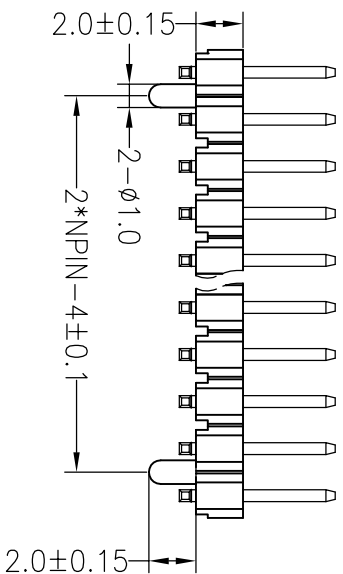

## SPECIFICATIONS

Rated Current:1.5AMP  
 Contact Resistance:20mΩ Max  
 Withstand Voltage:500V AC/DC  
 Insulation Resistance:1000MΩ Min  
 Operation Temperature:-40°c to +105°c  
 Contact Material:Brass  
 Contact Plating:Au Over Ni  
 Insulator Material:Polyester(UL94V-0)  
 Standard: PA6T  
 Max.Processing Temp: 230°C for 30-60 seconds  
 (260°C for 5 seconds)

| Dimension antitheses list |      |      |      |      |
|---------------------------|------|------|------|------|
| ITEM                      | PA   | PB   | W    | L    |
| Standard                  | 4.90 | 2.90 | 7.00 | 9.70 |
| Alternate                 |      |      |      |      |

深圳市连盛精密连接器有限公司

PART NO. PH-00640---A0001

TITLE: 2.0PH 2x12pin H2.0MM SMT 带柱

| OPERATION |       | DRAW    |       | SCALE |     | FIT      |                             |
|-----------|-------|---------|-------|-------|-----|----------|-----------------------------|
| X.X       | ±0.30 | X.XX    | ±0.20 | UNIT  | mm  | SIZE     | A4                          |
| X.XXX     | ±0.10 | CHECK   |       | SHEET | 1/1 | PART NO. | PH-00640---A0001            |
| Angle     | ±3°   | APPROVE |       | PROJ. | ◆   | TITLE:   | 2.0PH 2x12pin H2.0MM SMT 带柱 |
| DIM       | TOL   |         |       |       |     |          |                             |