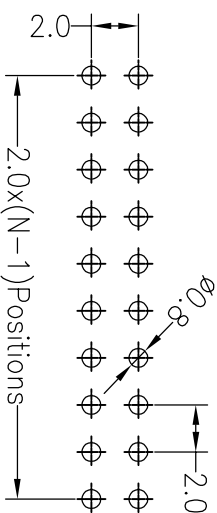

RoHS

SPECIFICATIONS

Rated Current:1.5AMP
 Contact Resistance:20mΩ Max
 Withstand Voltage:500V AC/DC
 Insulation Resistance:1000MΩ Min
 Operation Temperature:-40°c to +105°c
 Contact Material:Brass
 Contact Plating:Au Over Ni
 Insulator Material:Polyester(UL94V-0)
 Standard: PA6T
 Max.Processing Temp: 230°C for 30-60 seconds
 (260°C for 5 seconds)

Recommended P.C.B Layout(Top Side)
 (PCB BOARD TOLERANCE±0.05)

Dimension antitheses list			
ITEM	PC	PA	L
Standard	2.80	4.10	8.90
Alternate			

深圳市连盛精密连接器有限公司

OPERATION		DRAW		SCALE		FIT		PART NO.	
X.X	±0.30			UNIT	mm				
X.XX	±0.20	CHECK		SIZE	A4			PH-00847	
X.XXX	±0.10			SHEET	1/1			TITLE:	2.0PH H=2.0 2X7P DIP PA4.1 PC2.8
Angle	±3°	APPROVE		PROJ.					L=8.9 AU PA6T
DIM	TOL								