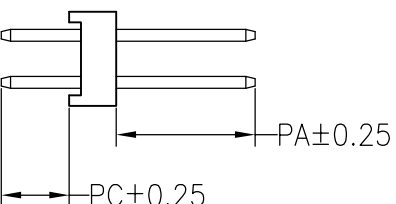

RoHS

SPECIFICATIONS

Rated Current:1.5AMP
 Contact Resistance:20mΩ Max
 Withstand Voltage:500V AC/DC
 Insulation Resistance:1000MΩ Min
 Operation Temperature:-40°c to +105°c
 Contact Material:Brass
 Contact Plating:Au Over Ni
 Insulator Material:Polyester(UL94V-0)
 Standard: PA6T
 Max.Processing Temp: 230°C for 30-60 seconds
 (260°C for 5 seconds)

Recommended P.C.B Layout(Top Side)
 (PCB BOARD TOLERANCE±0.05)

Dimension antitheses list			
ITEM	PC	PA	L
Standard	2.80	4.10	8.90
Alternate			

深圳市连盛精密连接器有限公司

OPERATION		DRAW		SCALE		FIT		PART NO.	
X.X	±0.30			UNIT	mm				
X.XX	±0.20	CHECK		SIZE	A4			PH-00847	
X.XXX	±0.10			SHEET	1/1			TITLE:	2.0PH H=2.0 2X7P DIP PA4.1 PC2.8
Angle	±3°	APPROVE		PROJ.					L=8.9 AU PA6T
DIM	TOL								