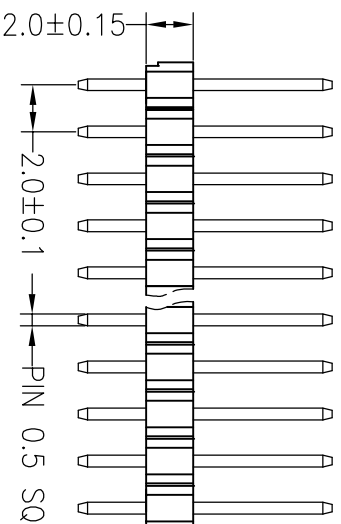

RoHS

SPECIFICATIONS

Rated Current:1.5AMP
 Contact Resistance:20mΩ Max
 Withstand Voltage:500V AC/DC
 Insulation Resistance:1000MΩ Min
 Operation Temperature:-40°c to +105°c
 Contact Material:Brass
 Contact Plating:Au Over Ni
 Insulator Material:Polyester(UL94V-0)
 Standard: PA6T
 Max.Processing Temp: 230°C for 30-60 seconds
 (260°C for 5 seconds)

Recommended P.C.B Layout(Top Side)
 (PCB BOARD TOLERANCE±0.05)

Dimension antitheses list			
ITEM	PC	PA	L
Standard	2.80	4.10	8.90
Alternate			

深圳市连盛精密连接器有限公司

OPERATION		DRAW		SCALE		FIT		PART NO.	
X.X	±0.30			UNIT	mm				
X.XX	±0.20	CHECK		SIZE	A4			PH-00847	
X.XXX	±0.10			SHEET	1/1			TITLE:	2.0PH H=2.0 2X7P DIP PA4.1 PC2.8
Angle	±3°	APPROVE		PROJ.					L=8.9 AU PA6T
DIM	TOL								

REV	DATE	MODIFICATION DESCRIPTION	CHANGE
A0	2018.08.29	NEW DRAWING	

REV	DATE	MODIFICATION DESCRIPTION	CHANGE
1			
2			
3			
4			
5			
6			
7			
8			
9			

X-ON Electronics

Largest Supplier of Electrical and Electronic Components