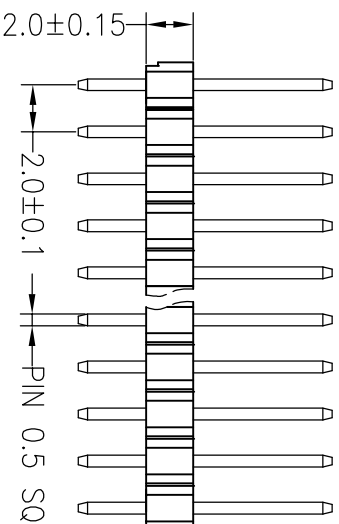

RoHS

SPECIFICATIONS

Rated Current:1.5AMP
 Contact Resistance:20mΩ Max
 Withstand Voltage:500V AC/DC
 Insulation Resistance:1000MΩ Min
 Operation Temperature:-40°c to +105°c
 Contact Material:Brass
 Contact Plating:Au Over Ni
 Insulator Material:Polyester(UL94V-0)
 Standard: PA6T
 Max.Processing Temp: 230°C for 30-60 seconds
 (260°C for 5 seconds)

Recommended P.C.B Layout(Top Side)
 (PCB BOARD TOLERANCE±0.05)

Dimension antitheses list			
ITEM	PC	PA	L
Standard	2.80	4.10	8.90
Alternate			

深圳市连盛精密连接器有限公司

OPERATION		DRAW		SCALE		FIT		PART NO.	
X.X	±0.30			UNIT	mm				
X.XX	±0.20	CHECK		SIZE	A4			PH-00848	
X.XXX	±0.10			SHEET	1/1			TITLE: 2.0PH H=2.0 2X8P DIP PA4.1 PC2.8	
Angle	±3°	APPROVE		PROJ.				L=8.9 AU PA6T	
DIM	TOL								

REV	DATE	MODIFICATION DESCRIPTION	CHANGE
A0	2018.08.29	NEW DRAWING	

REV	DATE	MODIFICATION DESCRIPTION	CHANGE
1			
2			
3			
4			
5			
6			
7			
8			
9			

X-ON Electronics

Largest Supplier of Electrical and Electronic Components