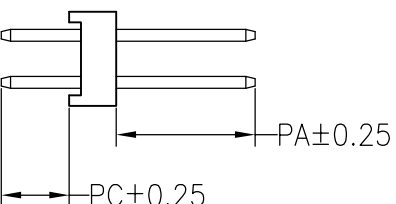

RoHS

SPECIFICATIONS

Rated Current:1.5AMP
 Contact Resistance:20mΩ Max
 Withstand Voltage:500V AC/DC
 Insulation Resistance:1000MΩ Min
 Operation Temperature:-40°c to +105°c
 Contact Material:Brass
 Contact Plating:Au Over Ni
 Insulator Material:Polyester(UL94V-0)
 Standard: PA6T
 Max.Processing Temp: 230°C for 30-60 seconds
 (260°C for 5 seconds)

Recommended P.C.B Layout(Top Side)
 (PCB BOARD TOLERANCE±0.05)

Dimension antitheses list			
ITEM	PC	PA	L
Standard	2.80	4.10	8.90
Alternate			

深圳市连盛精密连接器有限公司

OPERATION		DRAW		SCALE		FIT		PART NO.	
X.X	±0.30			UNIT	mm				
X.XX	±0.20	CHECK		SIZE	A4			PH-00848	
X.XXX	±0.10			SHEET	1/1			TITLE: 2.0PH H=2.0 2X8P DIP PA4.1 PC2.8	
Angle	±3°	APPROVE		PROJ.				L=8.9 AU PA6T	
DIM	TOL								