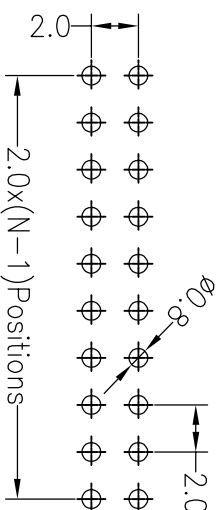

RoHS

SPECIFICATIONS

Rated Current:1.5AMP
 Contact Resistance:20mΩ Max
 Withstand Voltage:500V AC/DC
 Insulation Resistance:1000MΩ Min
 Operation Temperature:-40°c to +105°c
 Contact Material:Brass
 Contact Plating:Au Over Ni
 Insulator Material:Polyester(UL94V-0)
 Standard: PA6T
 Max.Processing Temp: 230°C for 30-60 seconds
 (260°C for 5 seconds)

Recommended P.C.B Layout(Top Side)
 (PCB BOARD TOLERANCE±0.05)

Dimension antitheses list			
ITEM	PC	PA	L
Standard	2.80	4.10	8.90
Alternate			

深圳市连盛精密连接器有限公司

OPERATION		DRAW		SCALE		FIT		PART NO.	
X.X	±0.30			UNIT	mm				
X.XX	±0.20	CHECK		SIZE	A4			PH-00848	
X.XXX	±0.10			SHEET	1/1			TITLE: 2.0PH H=2.0 2X8P DIP PA4.1 PC2.8	
Angle	±3°	APPROVE		PROJ.				L=8.9 AU PA6T	
DIM	TOL								