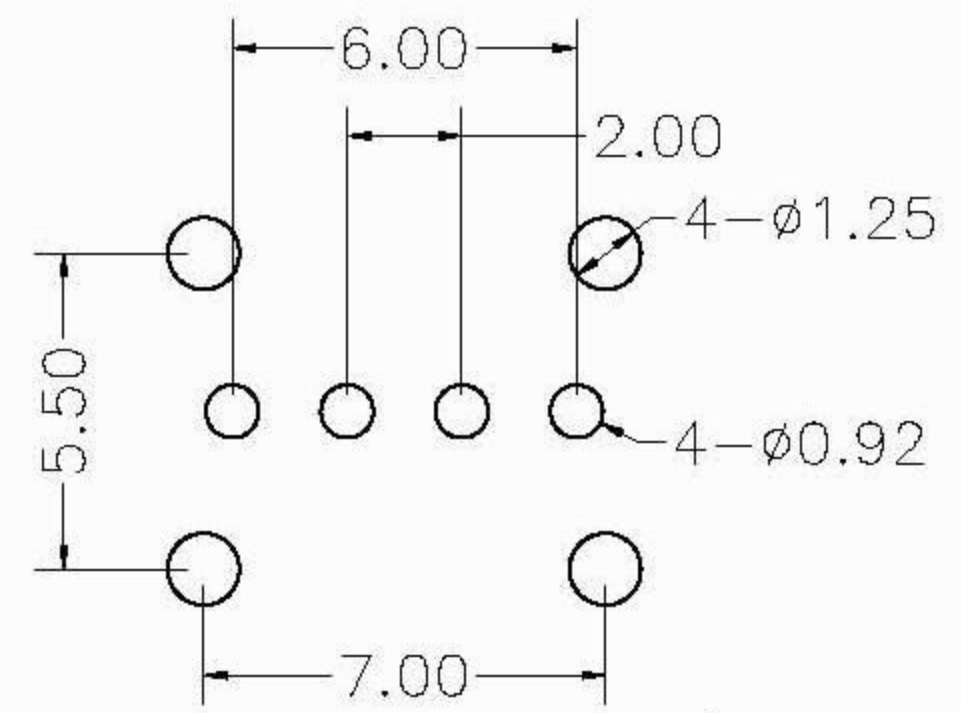

REV.	DESCRIPTION	DATE
A	RELEASE	2011.2.18

**特性: Specifications:**  
**电气: Electrical:**  
**接触阻抗: Contact Resistance**  
 30 milliohms MAX  
**耐电压: Dielectric Withstanding Voltage:**  
 500 V AC AT Sea Level  
**绝缘阻抗: Insulation Resistance:**  
 1000 MEGA ohms MIN

**材料: Material**  
 1. 塑料: PBT UL 94V-0  
 2. 端子: Contact Copper Alloy C2680H  
 3. 铜壳/铁壳: Shell: Copper Alloy  
**电镀: Finish**  
 1. 端子: Contact: Plated Gold in Mating Area  
 Tin On Solder Tails  
 接触点镀金。脚镀锡  
 2. 铜壳/铁壳: Shell  
 Nickel plating 镀镍

**PCB LAYOUT**

UNLESS TOLERANCE		DRAW BY	杨国祥	L&X 深圳市连欣科技有限公司	
GENERAL	ANGLE	DESIGN BY	袁刚	PART NO: XDBF-0525-06	
x. ± 0.30	x.' ± 3.0'	CHECK BY		ITEM : USB AF 90度 侧插(长体)连后盖	
.X ± 0.20	.X' ± 2.0'	APPROVE BY			
.XX ± 0.15	.XX' ± 1.0'	SCALE	SHEET	UNIT	
.XXX ± 0.08	.XXX' ± 0.5'	1:1	1/1	MM	REV: A