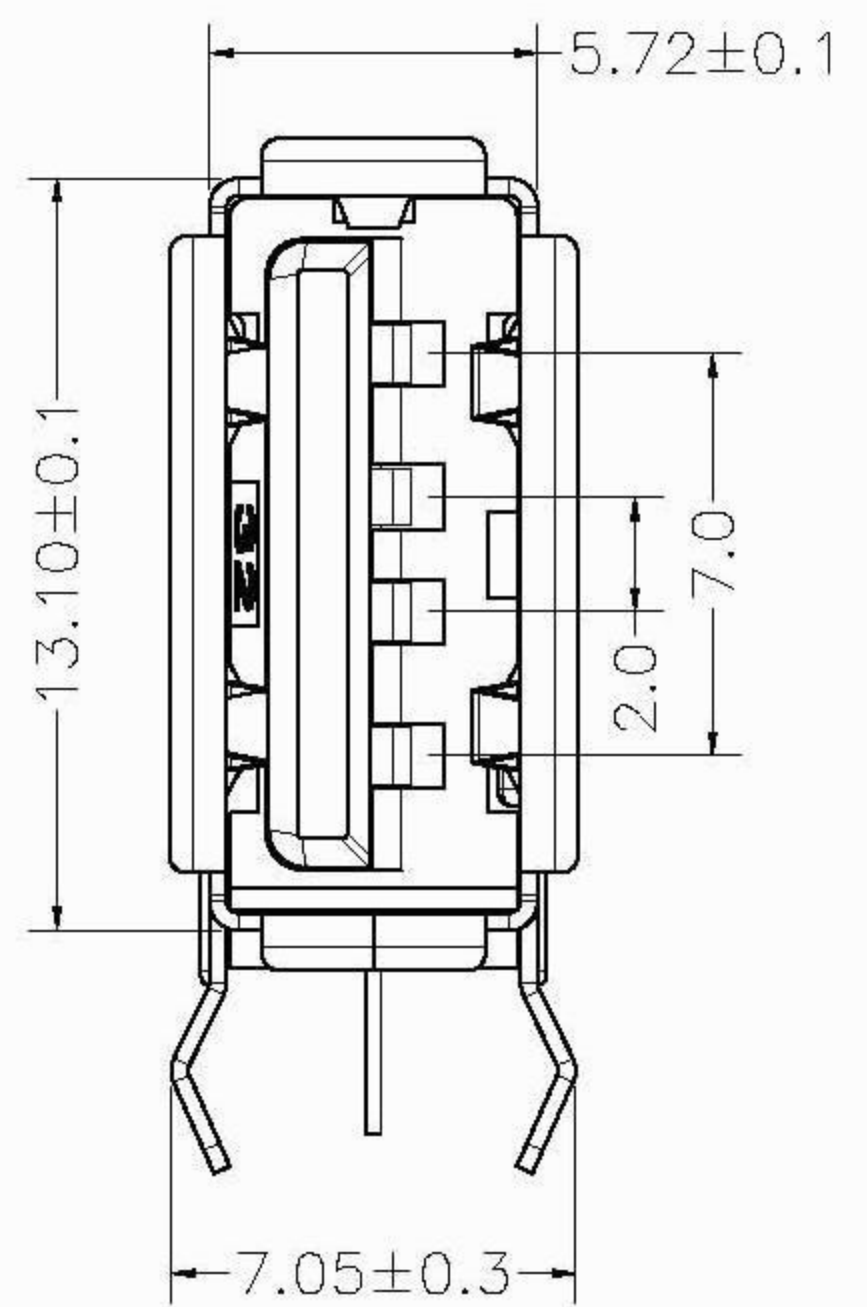

REV.	DESCRIPTION	DATE
A	RELEASE	2011.2.18

**特性: Specifications:**  
**电气: Electrical:**  
**接触阻抗: Contact Resistance**  
 30 milliohms MAX  
**耐电压: Dielectric Withstanding Voltage:**  
 500 V AC AT Sea Level  
**绝缘阻抗: Insulation Resistance:**  
 1000 MEGA ohms MIN

**材料: Material**  
 1. 塑料: PBT UL 94V-0  
 2. 端子: Contact Copper Alloy C2680H  
 3. 铜壳/铁壳: Shell: Copper Alloy  
**电镀: Finish**  
 1. 端子: Contact: Plated Gold in Mating Area  
 Tin On Solder Tails  
 接触点镀金。脚镀锡  
 2. 铜壳/铁壳: Shell  
 Nickel plating 镀镍

**PCB LAYOUT**

UNLESS TOLERANCE		DRAW BY	杨国祥	L&X 深圳市连欣科技有限公司	
GENERAL	ANGLE	DESIGN BY	袁刚	PART NO: XDBF-0525-06	
x. ± 0.30	x.' ± 3.0'	CHECK BY		ITEM : USB AF 90度 侧插(长体)连后盖	
.X ± 0.20	.X' ± 2.0'	APPROVE BY			
.XX ± 0.15	.XX' ± 1.0'	SCALE	SHEET	UNIT	
.XXX ± 0.08	.XXX' ± 0.5'	1:1	1/1	MM	REV: A