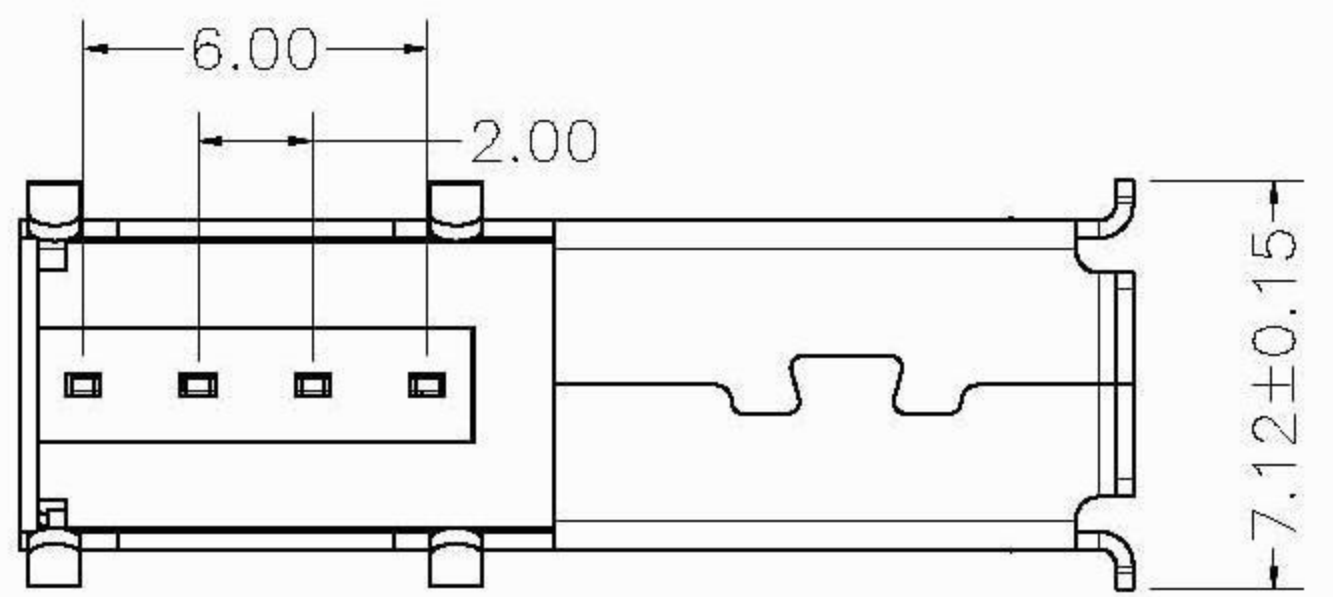

**材料: Material**  
 1. 塑料: PBT UL 94V-0  
 2. 端子: Contact Copper Alloy C2680H  
 3. 铜壳/铁壳: Shell: Copper Alloy  
**电镀: Finish**  
 1. 端子: Contact: Plated Gold in Mating Area  
 Tin On Solder Tails  
 接触点镀金。脚镀锡  
 2. 铜壳/铁壳: Shell  
 Nickel plating 镀镍

**PCB LAYOUT**

UNLESS TOLERANCE		DRAW BY	杨国祥	L&X 深圳市连欣科技有限公司	
GENERAL	ANGLE	DESIGN BY	袁刚	PART NO: XDBF-0525-06	
x. ± 0.30	x.' ± 3.0'	CHECK BY		ITEM : USB AF 90度 侧插(长体)连后盖	
.X ± 0.20	.X' ± 2.0'	APPROVE BY			
.XX ± 0.15	.XX' ± 1.0'	SCALE	SHEET	UNIT	
.XXX ± 0.08	.XXX' ± 0.5'	1:1	1/1	MM	REV: A