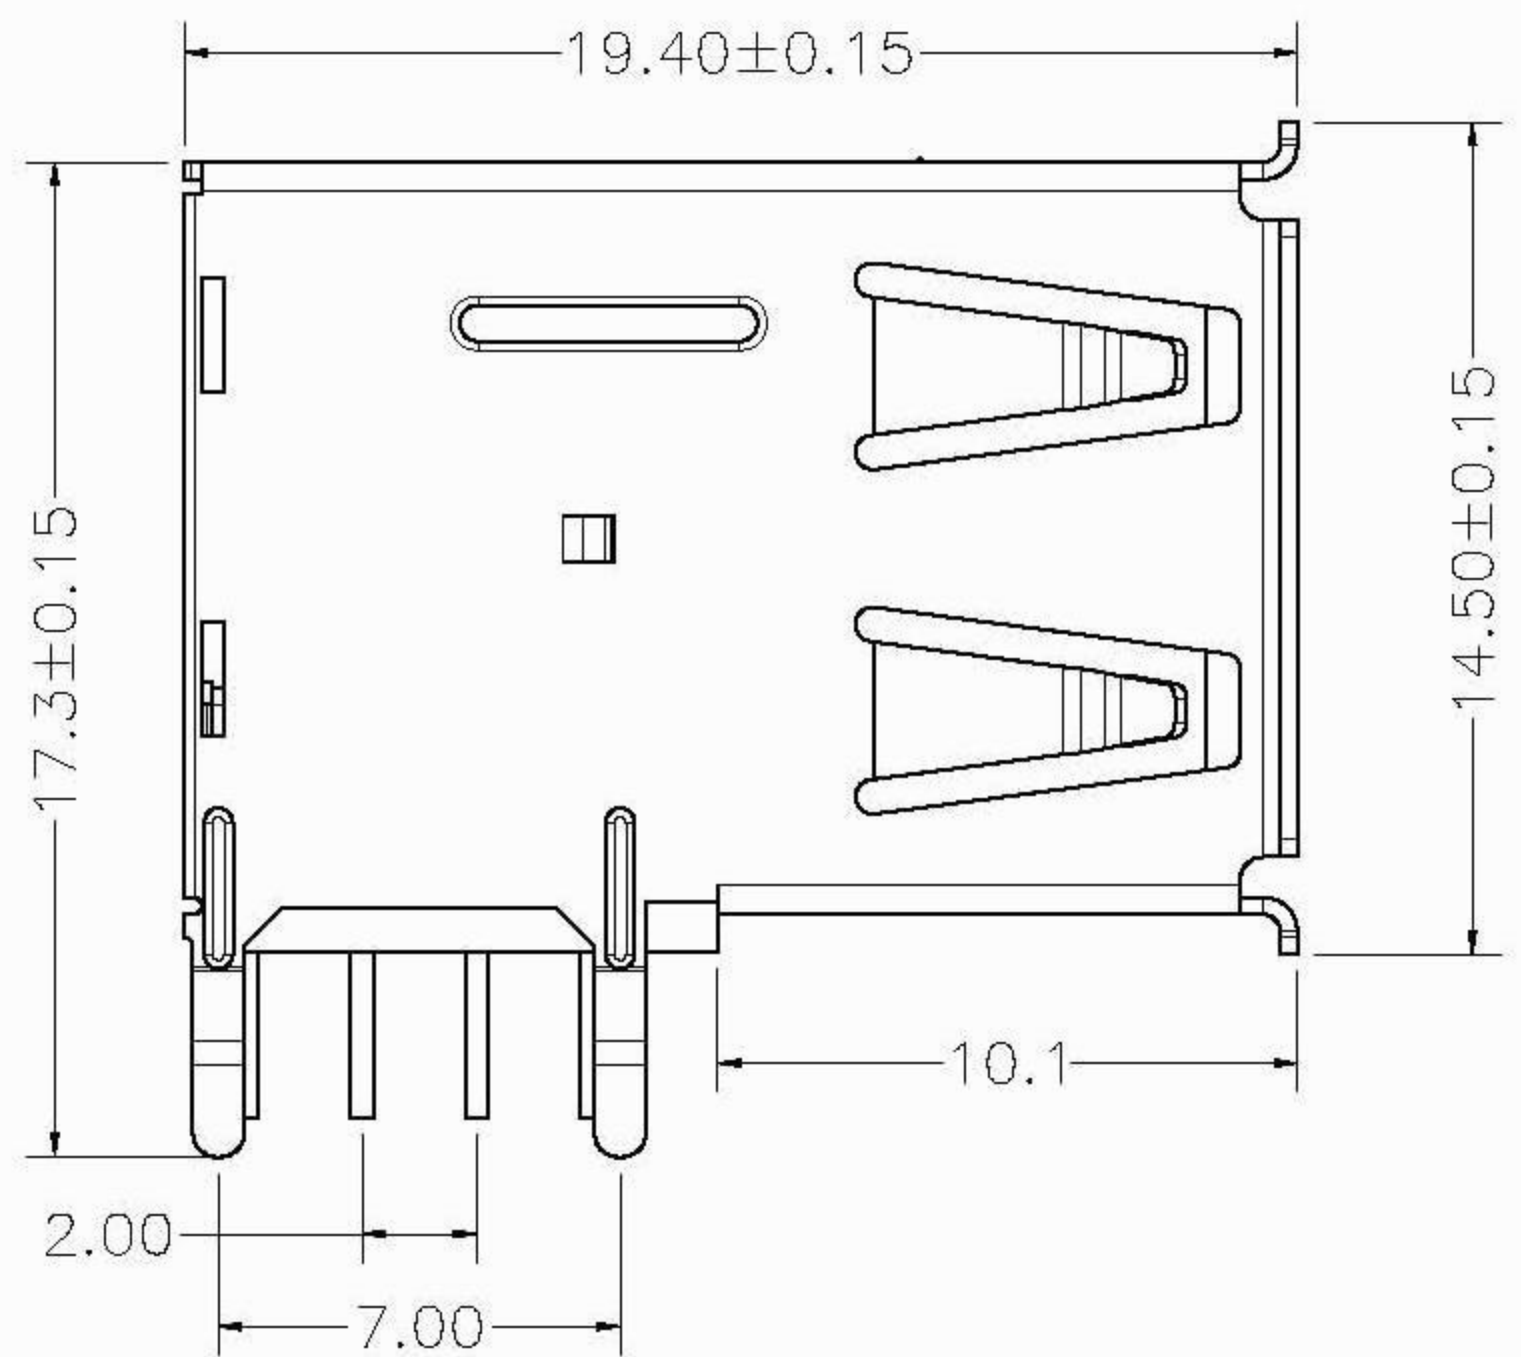

REV.	DESCRIPTION	DATE
A	RELEASE	2011.2.18

**特性: Specifications:**  
**电气: Electrical:**  
**接触阻抗: Contact Resistance**  
 30 milliohms MAX  
**耐电压: Dielectric Withstanding Voltage:**  
 500 V AC AT Sea Level  
**绝缘阻抗: Insulation Resistance:**  
 1000 MEGA ohms MIN

**材料: Material**  
 1. 塑料: PBT UL 94V-0  
 2. 端子: Contact Copper Alloy C2680H  
 3. 铜壳/铁壳: Shell: Copper Alloy  
**电镀: Finish**  
 1. 端子: Contact: Plated Gold in Mating Area  
 Tin On Solder Tails  
 接触点镀金。脚镀锡  
 2. 铜壳/铁壳: Shell  
 Nickel plating 镀镍

**PCB LAYOUT**

UNLESS TOLERANCE		DRAW BY	杨国祥	L&X 深圳市连欣科技有限公司	
GENERAL	ANGLE	DESIGN BY	袁刚	PART NO: XDBF-0525-06	
x. ± 0.30	x.' ± 3.0'	CHECK BY		ITEM : USB AF 90度 侧插(长体)连后盖	
.X ± 0.20	.X' ± 2.0'	APPROVE BY			
.XX ± 0.15	.XX' ± 1.0'	SCALE	SHEET	UNIT	
.XXX ± 0.08	.XXX' ± 0.5'	1:1	1/1	MM	REV: A