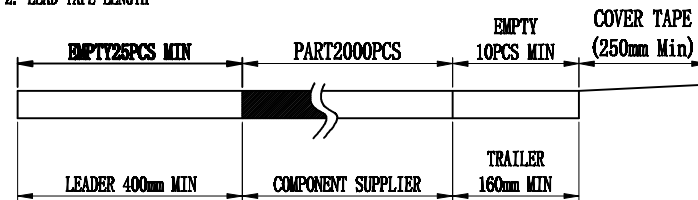

RoHS

USER DIRECTION OF UNREELING →

NOTES

1. NUMBER OF CONNECTORS: 2000PCS/REEL
2. LEAD TAPE LENGTH

3. QUANTITY: 20000PCS/CARTON

COVER TAPE PEELING ANGLE: 165°~180°
PEELING FORCE: 20~130g
CARRIER TAPE

Each top of the bottom of the carton is protected by a piece of pearl cotton

10 rolls per carton

MILLIMETERS	INCH	UNITS	MM
X. ^o ± 2'	X. ^o ± 2'	MAT'L	
.X ± 0.30	.XX ± 0.012	SEE NOTES	
.XX ± 0.20	.XXX ± 0.008	FINISH	
.XXX ± 0.10	.XXXX ± 0.004	SEE NOTES	
THESE DRAWINGS AND SPECIFICATIONS ARE THE PROPERTY OF Dong Guan Jin Bi Lai Electronic Co.,Ltd. COPIED OR USED IN ANY MANNER WITHOUT THE PRIOR WRITTEN CONSENT OF Dong Guan Jin Bi Lai Electronic Co.,Ltd			
QTY		SEE NOTES	

深圳市连欣科技有限公司

DWG NO. LXSM-102322824-00

TITLE: NANO SIM 6PIN HL 25MM P/P客户图

APPD: CHKD: DR:

PART NUMBER: XDSM-1023-2824

SCALE	SHEET	REV.
1:1	3/3	X2

X-ON Electronics

Largest Supplier of Electrical and Electronic Components