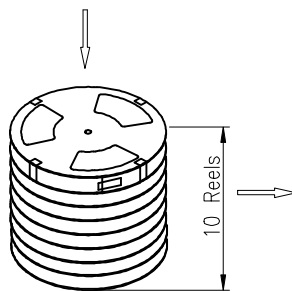

RoHS

USER DIRECTION OF UNREELING →

NOTES

1. NUMBER OF CONNECTORS: 2000PCS/REEL
2. LEAD TAPE LENGTH

3. QUANTITY: 20000PCS/CARTON

COVER TAPE PEELING ANGLE: 165°~180°
PEELING FORCE: 20~130g
CARRIER TAPE

Each top of the bottom of the carton is protected by a piece of pearl cotton

10 rolls per carton

MILLIMETERS	INCH	UNITS	MM
X. ^o ± 2'	X. ^o ± 2'	MAT'L	
.X ± 0.30	.XX ± 0.012	SEE NOTES	
.XX ± 0.20	.XXX ± 0.008	FINISH	
.XXX ± 0.10	.XXXX ± 0.004	SEE NOTES	
THESE DRAWINGS AND SPECIFICATIONS ARE THE PROPERTY OF Dong Guan Jin Bi Lai Electronic Co.,Ltd. COPIED OR USED IN ANY MANNER WITHOUT THE PRIOR WRITTEN CONSENT OF Dong Guan Jin Bi Lai Electronic Co.,Ltd			
QTY		SEE NOTES	

深圳市连欣科技有限公司

DWG NO. LXSM-102322824-00

TITLE: NANO SIM 6PIN HL 25MM P/P客户图

APPD: CHKD: DR:

PART NUMBER: XDSM-1023-2824

SCALE	SHEET	REV.
1:1	3/3	X2

X-ON Electronics

Largest Supplier of Electrical and Electronic Components