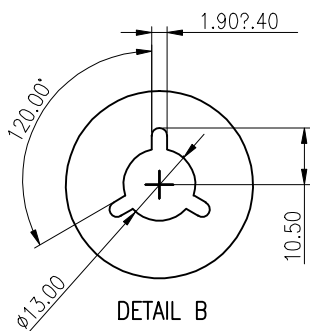

RoHS

USER DIRECTION OF UNREELING →

NOTES

1. NUMBER OF CONNECTORS: 2000PCS/REEL
2. LEAD TAPE LENGTH

3. QUANTITY: 20000PCS/CARTON

COVER TAPE PEELING ANGLE: 165°~180°
PEELING FORCE: 20~130g
CARRIER TAPE

Each top of the bottom of the carton is protected by a piece of pearl cotton

10 rolls per carton

MILLIMETERS	INCH	UNITS	MM
X. ^o ± 2'	X. ^o ± 2'	MAT'L	
.X ± 0.30	.XX ± 0.012	SEE NOTES	
.XX ± 0.20	.XXX ± 0.008	FINISH	
.XXX ± 0.10	.XXXX ± 0.004	SEE NOTES	
THESE DRAWINGS AND SPECIFICATIONS ARE THE PROPERTY OF Dong Guan Jin Bi Lai Electronic Co.,Ltd. COPIED OR USED IN ANY MANNER WITHOUT THE PRIOR WRITTEN CONSENT OF Dong Guan Jin Bi Lai Electronic Co.,Ltd			
QTY		SEE NOTES	

深圳市连欣科技有限公司

DWG NO. LXSM-102322824-00

TITLE: NANO SIM 6PIN HL 25MM P/P客户图

APPD: CHKD: DR:

PART NUMBER: XDSM-1023-2824

SCALE	SHEET	REV.
1:1	3/3	X2

X-ON Electronics

Largest Supplier of Electrical and Electronic Components