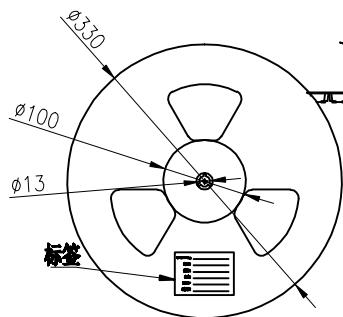

RoHS

USER DIRECTION OF UNREELING →

NOTES

1. NUMBER OF CONNECTORS: 2000PCS/REEL
2. LEAD TAPE LENGTH

3. QUANTITY: 20000PCS/CARTON

COVER TAPE PEELING ANGLE: 165°~180°
PEELING FORCE: 20~130g
CARRIER TAPE

Each top of the bottom of the carton is protected by a piece of pearl cotton

10 rolls per carton

MILLIMETERS	INCH	UNITS	MM
X. ^o ± 2'	X. ^o ± 2'	MAT'L	
.X ± 0.30	.XX ± 0.012	SEE NOTES	
.XX ± 0.20	.XXX ± 0.008	FINISH	
.XXX ± 0.10	.XXXX ± 0.004	SEE NOTES	
THESE DRAWINGS AND SPECIFICATIONS ARE THE PROPERTY OF Dong Guan Jin Bi Lai Electronic Co.,Ltd. COPIED OR USED IN ANY MANNER WITHOUT THE PRIOR WRITTEN CONSENT OF Dong Guan Jin Bi Lai Electronic Co.,Ltd			
QTY		SEE NOTES	

深圳市连欣科技有限公司

DWG NO. LXSM-102322824-00

TITLE: NANO SIM 6PIN HL 25MM P/P客户图

APPD: CHKD: DR:

PART NUMBER: XDSM-1023-2824

SCALE	SHEET	REV.
1:1	3/3	X2

X-ON Electronics

Largest Supplier of Electrical and Electronic Components