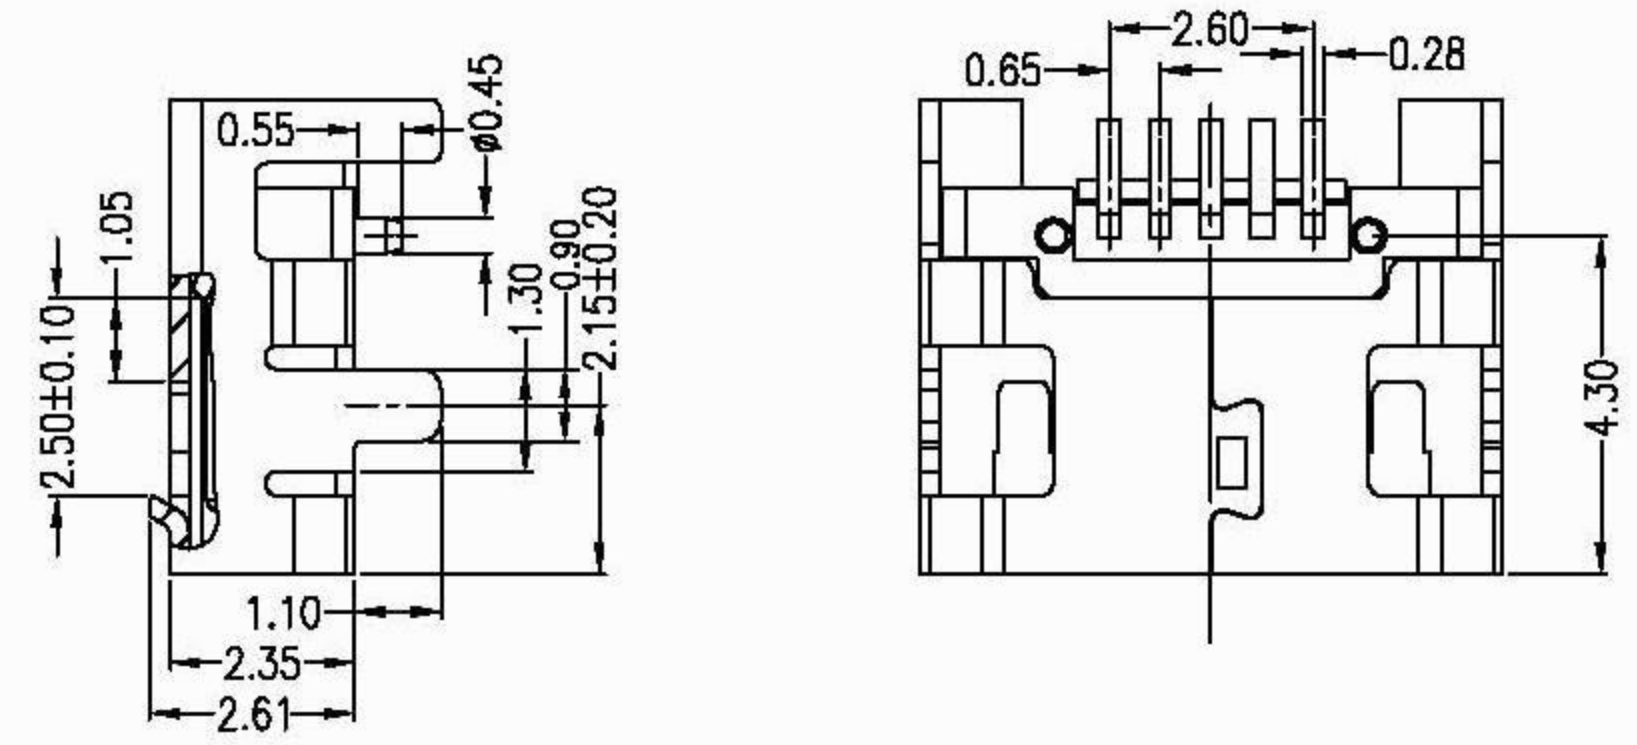

REV.	ECN NO	LOCATIONS	DESCRIPTION	DATE

- Note:
- Material:
 - Housing: High temperature thermoplastic with g.f,UL94v-0
 - Contact: copper alloy,t=0.20mm
 - Shell: copper alloy,t=0.25mm
 - Specification:
 - Current rating: 1 A Max.
 - Dielectric withstanding voltage: 100 V(ac) for 1 min.
 - Contact resistance: 50 mW Max.
 - Insulation resistance: 100 MW Min.
 - Total mating force: 3.57 Kgf Max.
 - Total unmating force: 1.0 Kgf Min.0.81~2.05 Kgf Min.
 - Temperature range: -30°C~80°C

PART NO: A01SB141B1-298		MATERIAL: SEE NOTE		深圳市连欣科技有限公司	
MODEL NO: XX		FINISH: SEE NOTE			
UNIT: MM	SIZE: A4	COLOR: SEE NOTE		TITLE: MICRO USB 5PIN B TYPE 四脚7.20插脚 端子贴片 SMD	
TOLERANCE UNSPECIFIED		DR:		DWG NO: XUDF-0437-17	
.x	0.15	CHK:		REV: A	
.xx	0.10	APP:		SCALE: 5:1	
.xxx	0.05	DATE:		DATE:	
Ang	1°	DATE:		DATE:	