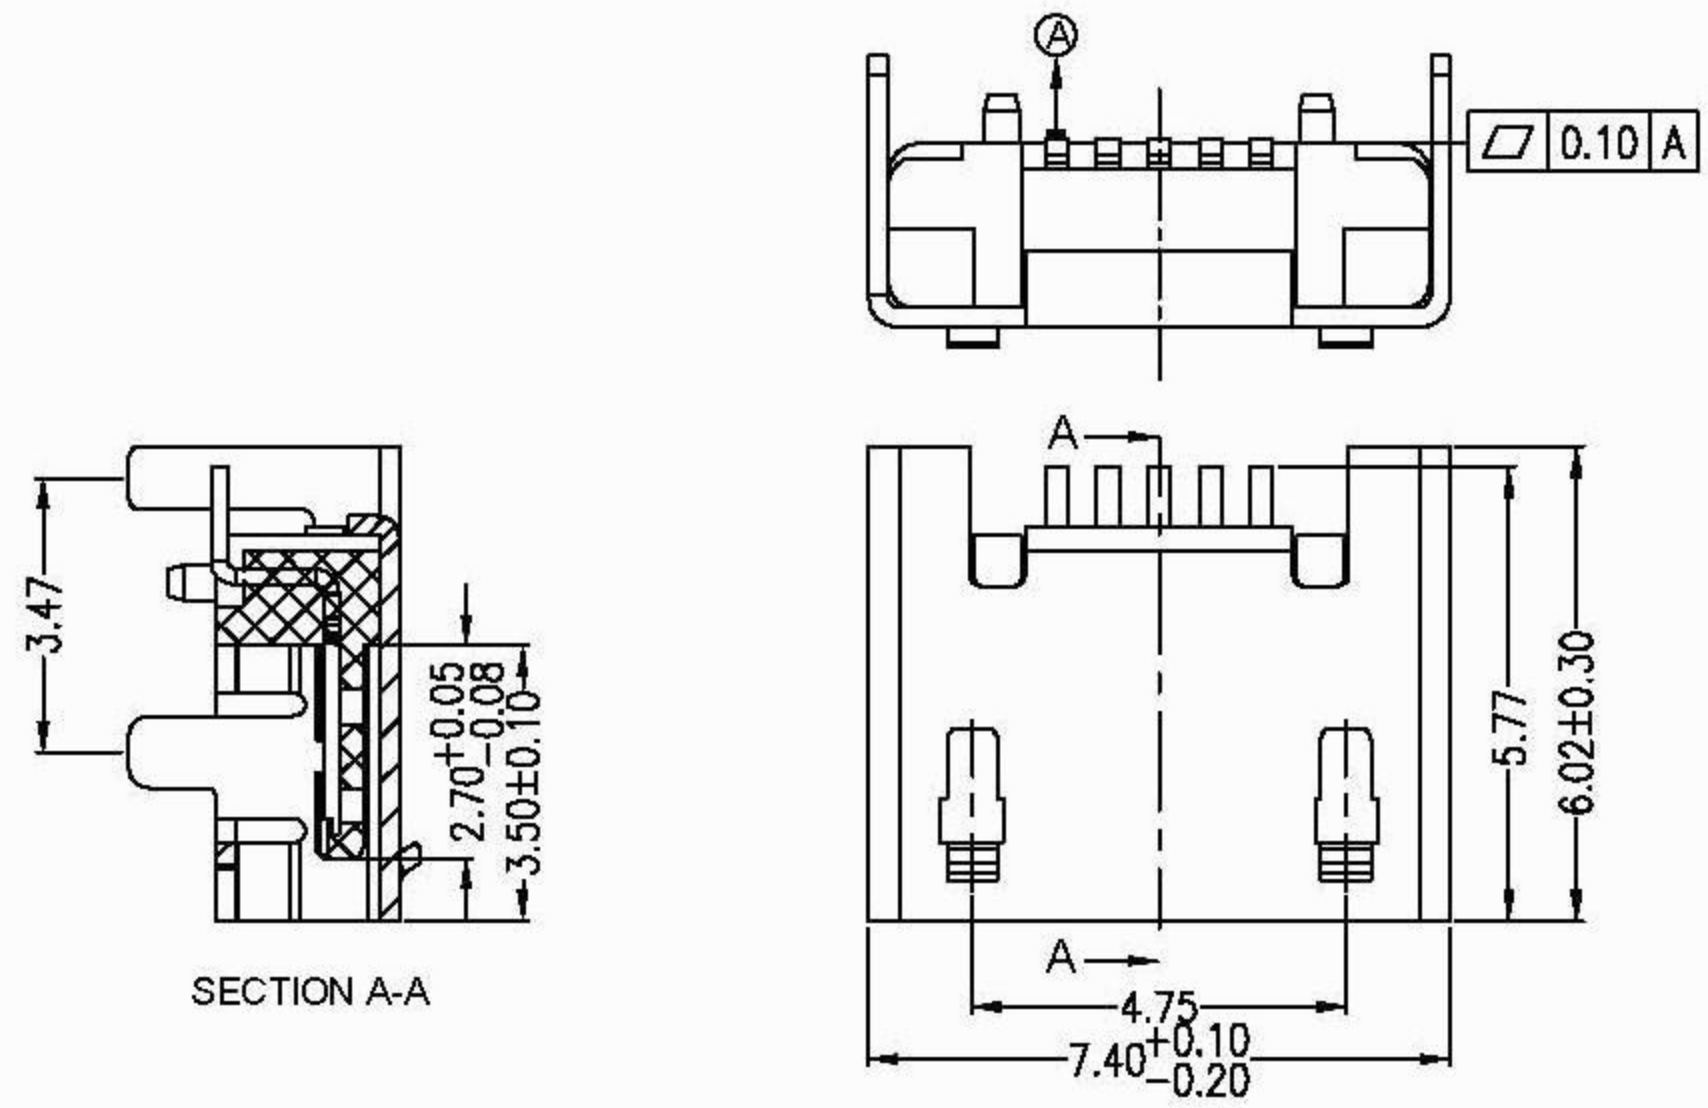

REV.	ECN NO	LOCATIONS	DESCRIPTION	DATE

- Note:
- Material:
 - Housing: High temperature thermoplastic with g.f,UL94v-0
 - Contact: copper alloy,t=0.20mm
 - Shell: copper alloy,t=0.25mm
 - Specification:
 - Current rating: 1 A Max.
 - Dielectric withstanding voltage: 100 V(ac) for 1 min.
 - Contact resistance: 50 mW Max.
 - Insulation resistance: 100 MW Min.
 - Total mating force: 3.57 Kgf Max.
 - Total unmating force: 1.0 Kgf Min.0.81~2.05 Kgf Min.
 - Temperature range: -30°C~80°C

PART NO: A01SB141B1-298		MATERIAL: SEE NOTE		深圳市连欣科技有限公司	
MODEL NO: XX		FINISH: SEE NOTE			
UNIT: MM	SIZE: A4	COLOR: SEE NOTE		TITLE: MICRO USB 5PIN B TYPE 四脚7.20插脚 端子贴片 SMD	
TOLERANCE UNSPECIFIED		DR:		DWG NO: XUDF-0437-17	
.x	0.15	CHK:		REV: A	
.xx	0.10	APP:		SCALE: 5:1	
.xxx	0.05	DATE:		DATE:	
Ang	1°	DATE:		DATE:	