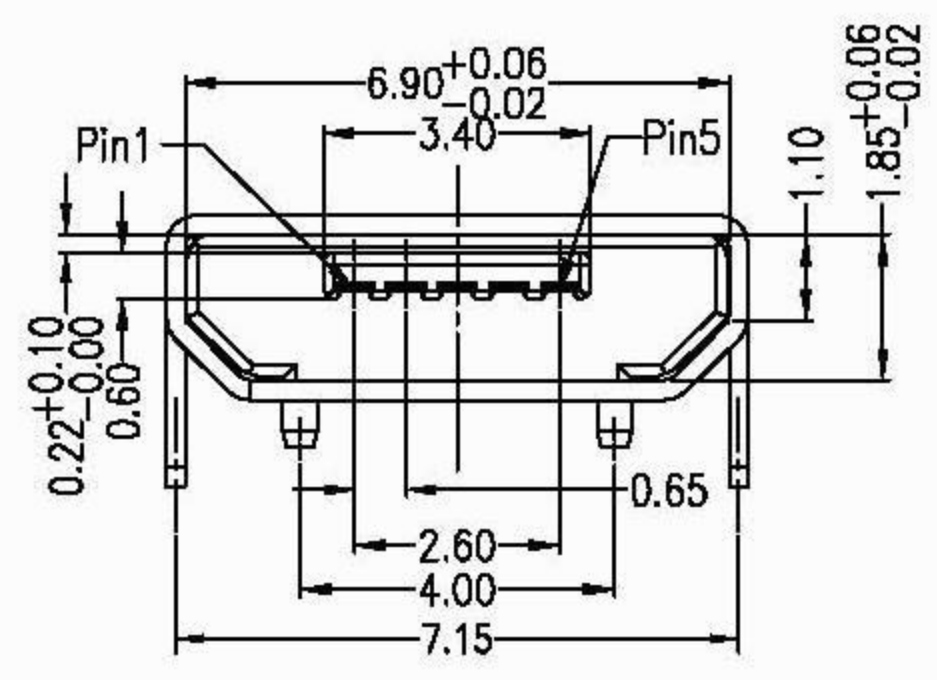

REV.	ECN NO	LOCATIONS	DESCRIPTION	DATE

- Note:
- Material:
 - Housing: High temperature thermoplastic with g.f,UL94v-0
 - Contact: copper alloy,t=0.20mm
 - Shell: copper alloy,t=0.25mm
 - Specification:
 - Current rating: 1 A Max.
 - Dielectric withstanding voltage: 100 V(ac) for 1 min.
 - Contact resistance: 50 mW Max.
 - Insulation resistance: 100 MW Min.
 - Total mating force: 3.57 Kgf Max.
 - Total unmating force: 1.0 Kgf Min.0.81~2.05 Kgf Min.
 - Temperature range: -30°C~80°C

PART NO: A01SB141B1-298		MATERIAL: SEE NOTE		深圳市连欣科技有限公司	
MODEL NO: XX		FINISH: SEE NOTE			
UNIT: MM	SIZE: A4	COLOR: SEE NOTE		TITLE: MICRO USB 5PIN B TYPE 四脚7.20插脚 端子贴片 SMD	
TOLERANCE UNSPECIFIED		DR:		DWG NO: XUDF-0437-17	
.x	0.15	CHK:		REV: A	
.xx	0.10	APP:		SCALE: 5:1	
.xxx	0.05	DATE:		DATE:	
Ang	1°	DATE:		DATE:	