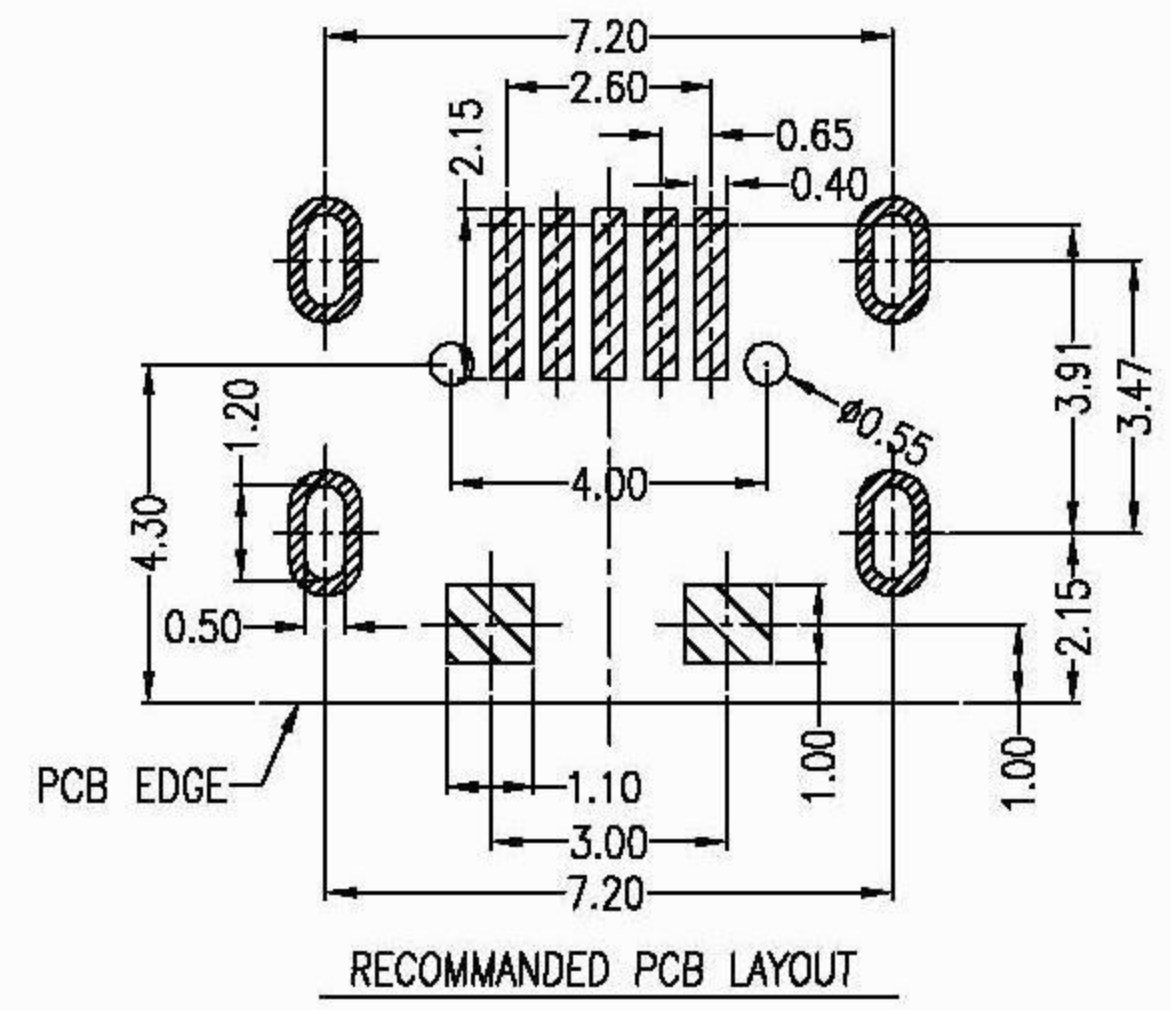

REV.	ECN NO	LOCATIONS	DESCRIPTION	DATE

- Note:
- Material:
 - Housing: High temperature thermoplastic with g.f,UL94v-0
 - Contact: copper alloy,t=0.20mm
 - Shell: copper alloy,t=0.25mm
 - Specification:
 - Current rating: 1 A Max.
 - Dielectric withstanding voltage: 100 V(ac) for 1 min.
 - Contact resistance: 50 mW Max.
 - Insulation resistance: 100 MW Min.
 - Total mating force: 3.57 Kgf Max.
 - Total unmating force: 1.0 Kgf Min.0.81~2.05 Kgf Min.
 - Temperature range: -30°C~80°C

PART NO: A01SB141B1-298		MATERIAL: SEE NOTE		深圳市连欣科技有限公司	
MODEL NO: XX		FINISH: SEE NOTE			
UNIT: MM	SIZE: A4	COLOR: SEE NOTE		TITLE: MICRO USB 5PIN B TYPE 四脚7.20插脚 端子贴片 SMD	
TOLERANCE UNSPECIFIED		DR:		DWG NO: XUDF-0437-17	
.x	0.15	CHK:		REV: A	
.xx	0.10	APP:		SCALE: 5:1	
.xxx	0.05	DATE:		DATE:	
Ang	1°	DATE:		DATE:	