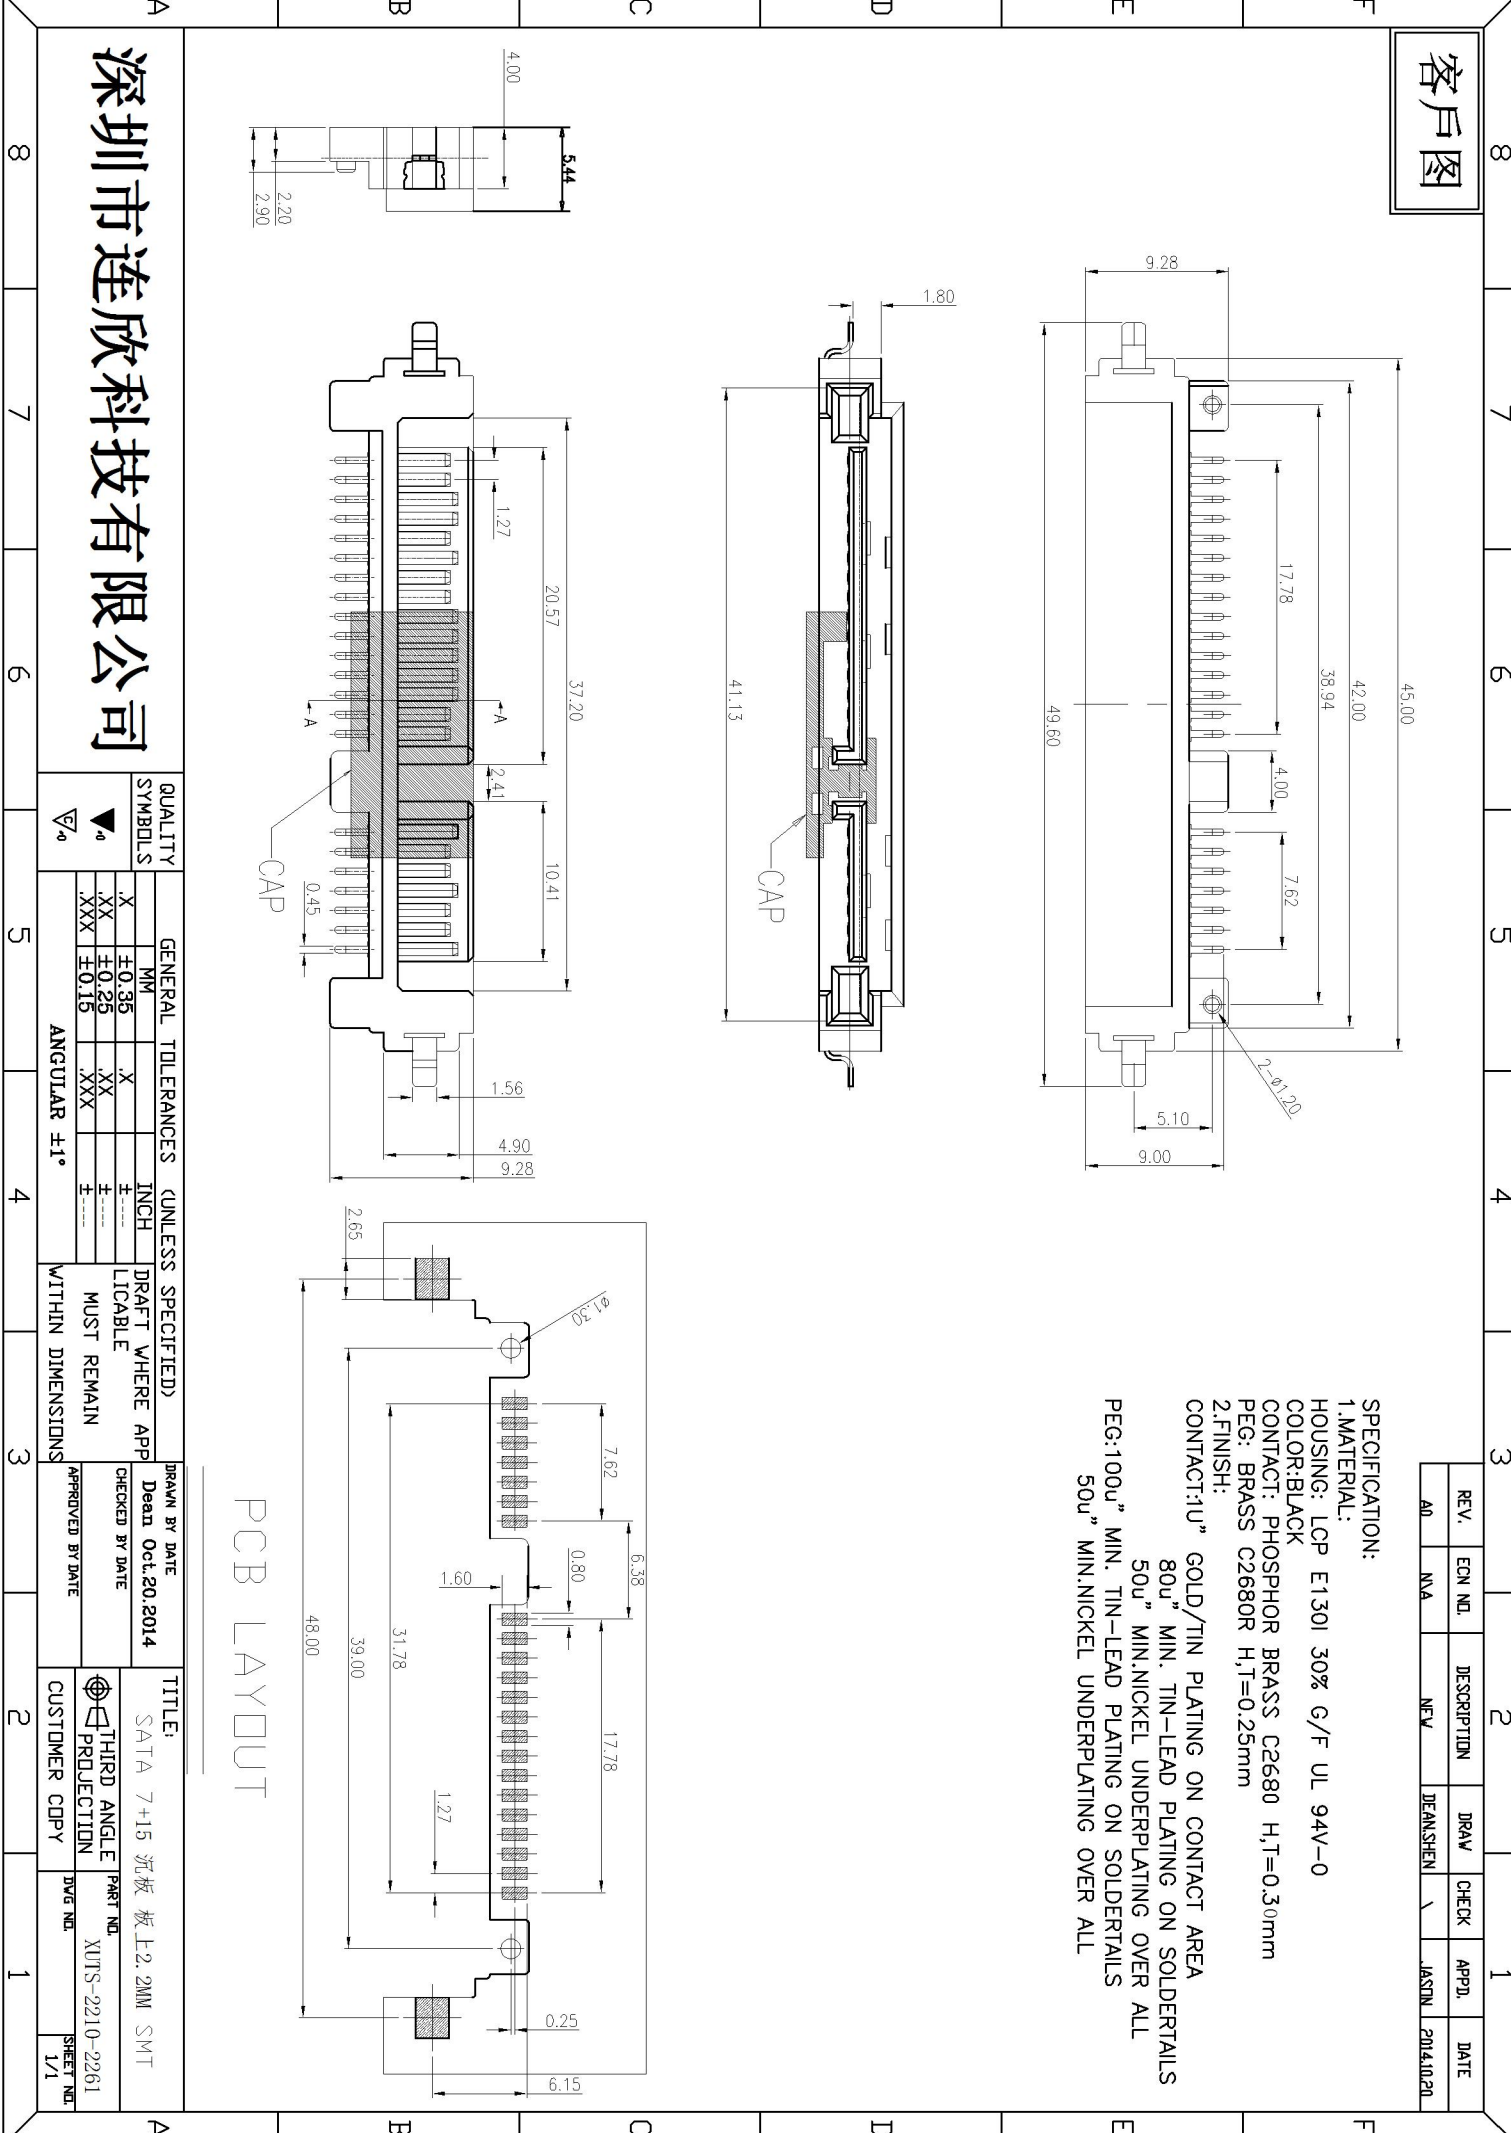

深圳市连欣科技有限公司