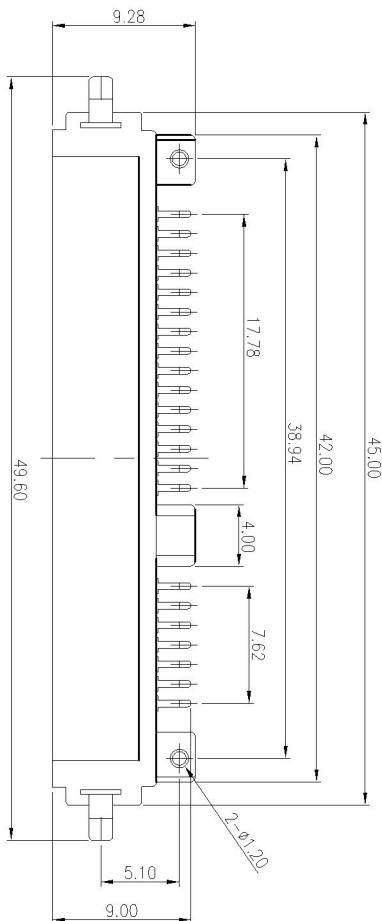

客户图

PCB LAYOUT

SPECIFICATION:
 1. MATERIAL:
 HOUSING: LCP E1301 30% G/F UL 94V-0
 COLOR: BLACK
 CONTACT: PHOSPHOR BRASS C2680 H,T=0.30mm
 PEG: BRASS C2680R H,T=0.25mm
 2. FINISH:
 CONTACT: 1U" GOLD/TIN PLATING ON CONTACT AREA
 80U" MIN. TIN-LEAD PLATING ON SOLDERTAILS
 50U" MIN. NICKEL UNDERPLATING OVER ALL
 PEG: 100U" MIN. TIN-LEAD PLATING ON SOLDERTAILS
 50U" MIN. NICKEL UNDERPLATING OVER ALL

REV.	ECN NO.	DESCRIPTION	DRAW	CHECK	APPD.	DATE
A0	N/A	NEW	JIANSHEN	\	JASTN	2014.10.20

QUALITY SYMBOLS		GENERAL TOLERANCES (UNLESS SPECIFIED)		DRAWN BY DATE		TITLE:	
▲ _A	MM	INCH	DRAFT WHERE APP	Checked by DATE	SATA 7+15 沉板 板上2.2MM SMT		PART NO.
X	±0.35	±	LITCABLE	Dean Oct.20.2014	THIRD ANGLE PROJECTION		XUTS-2210-2261
XX	±0.25	±	MUST REMAIN		CUSTOMER COPY		DWG NO.
XXX	±0.15	±	WITHIN DIMENSIONS	APPROVED BY DATE			XUTS-2210-2261
ANGULAR ±1°							SHEET NO.
							1/1