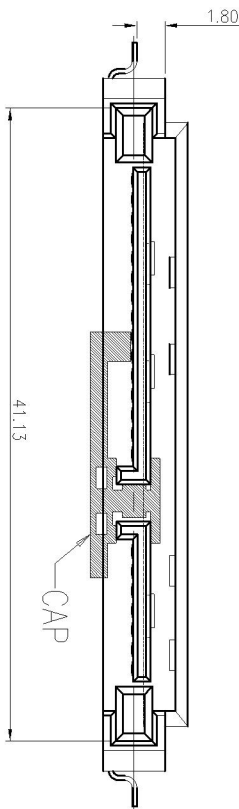

客户图

PCB LAYOUT

SPECIFICATION:
 1. MATERIAL:
 HOUSING: LCP E1301 30% G/F UL 94V-0
 COLOR: BLACK
 CONTACT: PHOSPHOR BRASS C2680 H,T=0.30mm
 PEG: BRASS C2680R H,T=0.25mm
 2. FINISH:
 CONTACT: 1U" GOLD/TIN PLATING ON CONTACT AREA
 80U" MIN. TIN-LEAD PLATING ON SOLDERTAILS
 50U" MIN. NICKEL UNDERPLATING OVER ALL
 PEG: 100U" MIN. TIN-LEAD PLATING ON SOLDERTAILS
 50U" MIN. NICKEL UNDERPLATING OVER ALL

REV.	ECN NO.	DESCRIPTION	DRAW	CHECK	APPD.	DATE
A0	N/A	NEW	JIANSHEN	\	JASTN	2014.10.20

QUALITY SYMBOLS		GENERAL TOLERANCES (UNLESS SPECIFIED)		DRAWN BY DATE		TITLE:	
▲ _A	MM	INCH	DRAFT WHERE APP	Checked by DATE	SATA 7+15 沉板 板上2.2MM SMT		PART NO.
X	±0.35	±	LITCABLE	Dean Oct.20.2014	THIRD ANGLE PROJECTION		XUTS-2210-2261
XX	±0.25	±	MUST REMAIN		CUSTOMER COPY		DWG NO.
XXX	±0.15	±	WITHIN DIMENSIONS	APPROVED BY DATE			XUTS-2210-2261
ANGULAR ±1°							SHEET NO.
							1/1