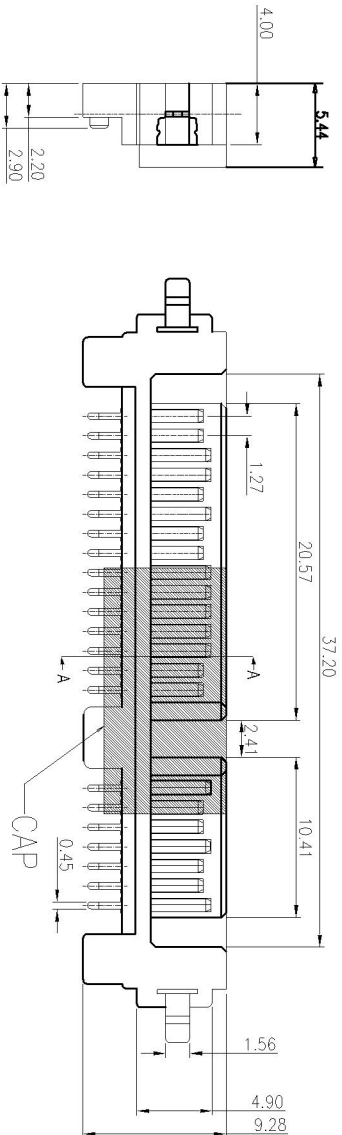

客户图

PCB LAYOUT

SPECIFICATION:
 1. MATERIAL:
 HOUSING: LCP E1301 30% G/F UL 94V-0
 COLOR: BLACK
 CONTACT: PHOSPHOR BRASS C2680 H,T=0.30mm
 PEG: BRASS C2680R H,T=0.25mm
 2. FINISH:
 CONTACT: 1U" GOLD/TIN PLATING ON CONTACT AREA
 80U" MIN. TIN-LEAD PLATING ON SOLDERTAILS
 50U" MIN. NICKEL UNDERPLATING OVER ALL
 PEG: 100U" MIN. TIN-LEAD PLATING ON SOLDERTAILS
 50U" MIN. NICKEL UNDERPLATING OVER ALL

REV.	ECN NO.	DESCRIPTION	DRAW	CHECK	APPD.	DATE
A0	N/A	NEW	JIANSHEN	\	JASTN	2014.10.20

QUALITY SYMBOLS		GENERAL TOLERANCES (UNLESS SPECIFIED)		DRAWN BY DATE		TITLE:	
▲ _A	MM	INCH	DRAFT WHERE APP	Checked by DATE	SATA 7+15 沉板 板上2.2MM SMT		PART NO.
X	±0.35	±	LITCABLE	Dean Oct.20.2014	THIRD ANGLE PROJECTION		XUTS-2210-2261
XX	±0.25	±	MUST REMAIN		CUSTOMER COPY		DWG NO.
XXX	±0.15	±	WITHIN DIMENSIONS	APPROVED BY DATE			XUTS-2210-2261
ANGULAR ±1°							SHEET NO.
							1/1