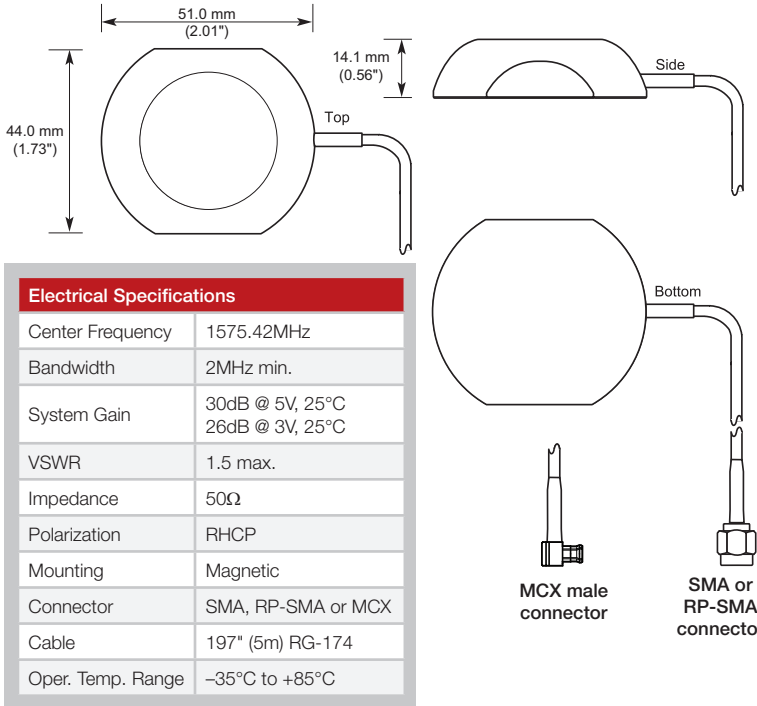

ANT-GPS-UC-xxx
UC Series GPS Antenna

xxx = Insert "SMA", "RPS" or "MCX" for SMA, RP-SMA or MCX connector

Other cable terminations available for volume orders.

For additional information, please contact Linx at 1-800-736-6677 or visit www.linxtechnologies.com.
Recipient understands any or all of the above specifications are subject to change without notice and proceeds with integration at own risk. Revised 1-21-14