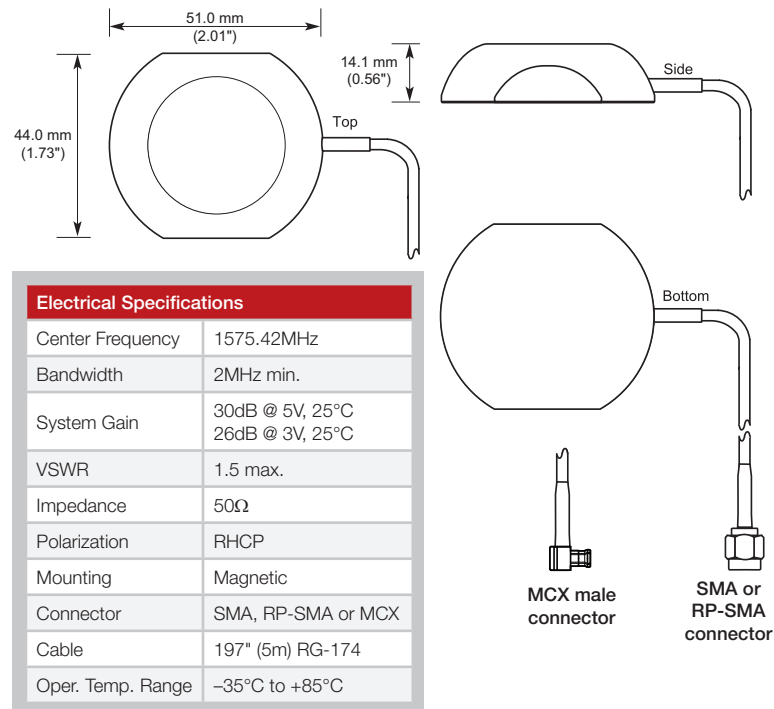

ANT-GPS-UC-xxx
UC Series GPS Antenna

xxx = Insert "SMA", "RPS" or "MCX" for SMA, RP-SMA or MCX connector

Other cable terminations available for volume orders.

For additional information, please contact Linx at 1-800-736-6677 or visit www.linxtechnologies.com.
Recipient understands any or all of the above specifications are subject to change without notice and proceeds with integration at own risk. Revised 1-21-14