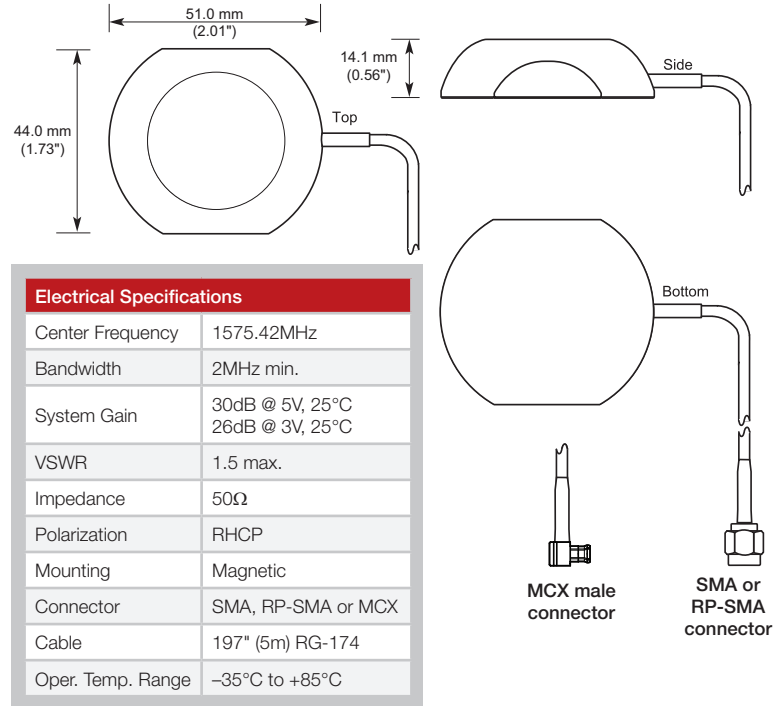

ANT-GPS-UC-xxx
UC Series GPS Antenna

xxx = Insert "SMA", "RPS" or "MCX" for SMA, RP-SMA or MCX connector

Other cable terminations available for volume orders.

For additional information, please contact Linx at 1-800-736-6677 or visit www.linxtechnologies.com.
Recipient understands any or all of the above specifications are subject to change without notice and proceeds with integration at own risk. Revised 1-21-14