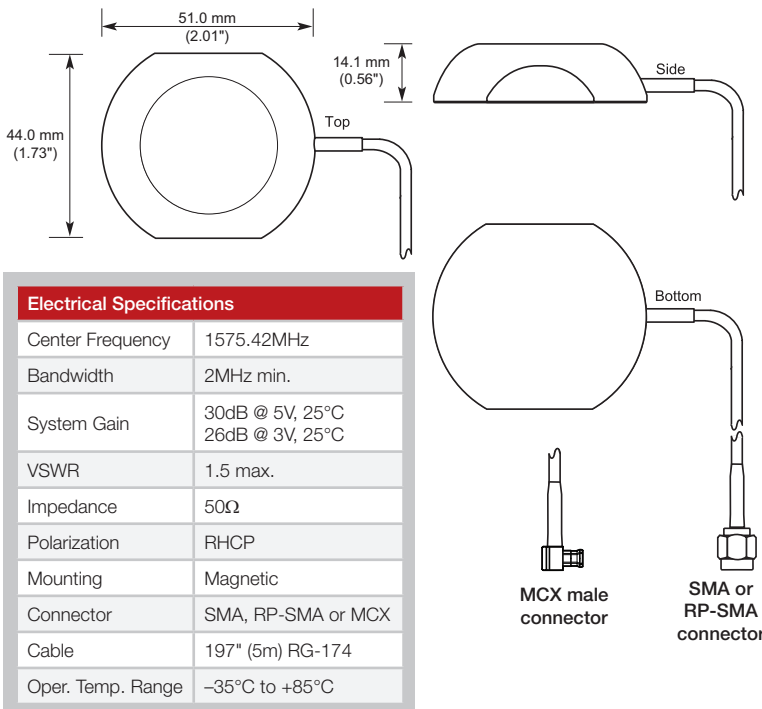

ANT-GPS-UC-xxx
UC Series GPS Antenna

xxx = Insert "SMA", "RPS" or "MCX" for SMA, RP-SMA or MCX connector

Other cable terminations available for volume orders.

For additional information, please contact Linx at 1-800-736-6677 or visit www.linxtechnologies.com.
Recipient understands any or all of the above specifications are subject to change without notice and proceeds with integration at own risk. Revised 1-21-14