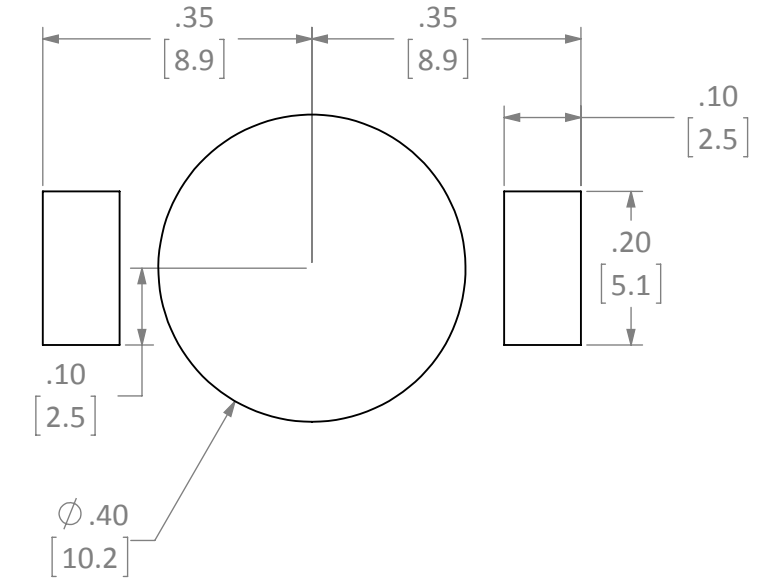

REVISIONS			
REV	DESCRIPTION	DATE	APPV
A	INITIAL RELEASE OF INTERNAL DOCUMENT	2-FEB-12	SAH

RECOMMENDED FOOTPRINT

- NOTES: (UNLESS OTHERWISE SPECIFIED)
1. ALL DIMENSIONS ARE IN INCHES [mm].
  2. DIMENSIONS APPLY AFTER FINISHING.
  3. MANUFACTURE TO BE COMPLIANT WITH EU RoHS DIRECTIVE.
  4. SAFETY BREAK ALL SHARP CORNERS AND EDGES .02 MAXIMUM.

<b>WARNING:</b> THIS DRAWING CONTAINS PROPRIETARY INFORMATION THAT IS THE SOLE PROPERTY OF LINX TECHNOLOGIES, AND SHALL BE TREATED AS SUCH. NO DISCLOSURE OR REPRODUCTION OF THIS DOCUMENT IS PERMITTED, IN WHOLE OR IN PART, WITHOUT THE EXPRESS WRITTEN PERMISSION OF LINX TECHNOLOGIES OR ITS DESIGNATED AGENTS.		159 ORT LANE MERLIN, OR 97532	
MATERIAL:		INTERPRET DIMENSIONS AND TOLERANCES PER ASME Y14.5. SURFACE FINISH: $\sqrt{}$ ANGLES: $\pm 1^\circ$ TOLERANCES: .X $\pm .1$ .XX $\pm .01$ .XXX $\pm .005$	
FINISH:		PROJECTION:	
DRAWN: B.MURPHY		DT: 2-FEB-12	
ENGR: S.HOGAN		DT: 2-FEB-12	
TITLE: CR1216,1225 HOLDER OUTLINE SURFACE MOUNT		REV: A	
SIZE: B		DWG. NO.: BAT-HLD-012-SMT-OTL	
SCALE: 4:1		DO NOT SCALE DRAWING	
SHEET 1 OF 1		LDCDFB_C	