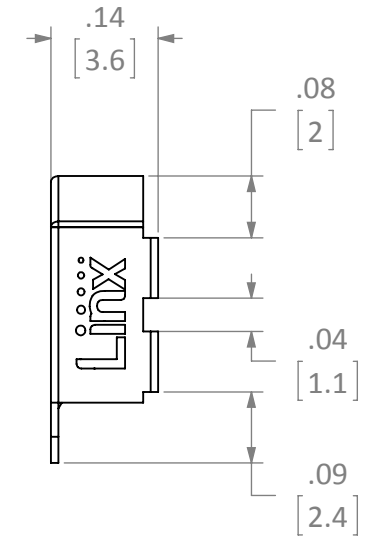

REVISIONS			
REV	DESCRIPTION	DATE	APPV
A	INITIAL RELEASE OF INTERNAL DOCUMENT	2-FEB-12	SAH

RECOMMENDED FOOTPRINT

- NOTES: (UNLESS OTHERWISE SPECIFIED)
1. ALL DIMENSIONS ARE IN INCHES [mm].
  2. DIMENSIONS APPLY AFTER FINISHING.
  3. MANUFACTURE TO BE COMPLIANT WITH EU RoHS DIRECTIVE.
  4. SAFETY BREAK ALL SHARP CORNERS AND EDGES .02 MAXIMUM.

<b>WARNING:</b> THIS DRAWING CONTAINS PROPRIETARY INFORMATION THAT IS THE SOLE PROPERTY OF LINX TECHNOLOGIES, AND SHALL BE TREATED AS SUCH. NO DISCLOSURE OR REPRODUCTION OF THIS DOCUMENT IS PERMITTED, IN WHOLE OR IN PART, WITHOUT THE EXPRESS WRITTEN PERMISSION OF LINX TECHNOLOGIES OR ITS DESIGNATED AGENTS.		159 ORT LANE MERLIN, OR 97532	
MATERIAL:		INTERPRET DIMENSIONS AND TOLERANCES PER ASME Y14.5. SURFACE FINISH: $\sqrt{}$ ANGLES: $\pm 1^\circ$ TOLERANCES: .X $\pm .1$ .XX $\pm .01$ .XXX $\pm .005$	
FINISH:		PROJECTION:	
DRAWN: B.MURPHY		DT: 2-FEB-12	
ENGR: S.HOGAN		DT: 2-FEB-12	
TITLE: CR1216,1225 HOLDER OUTLINE SURFACE MOUNT		REV: A	
SIZE: B		DWG. NO.: BAT-HLD-012-SMT-OTL	
SCALE: 4:1		DO NOT SCALE DRAWING	
SHEET 1 OF 1		LDCDFB_C	