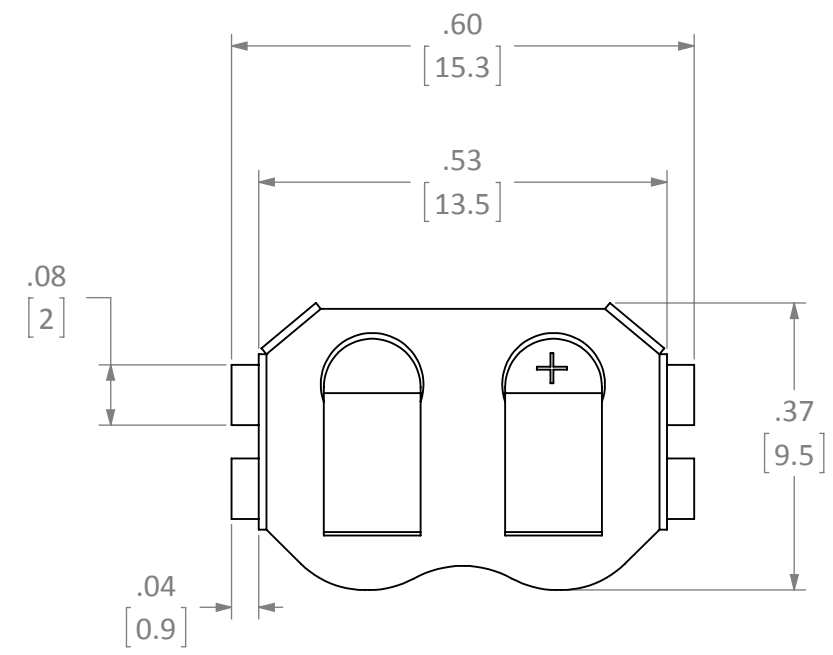

REVISIONS			
REV	DESCRIPTION	DATE	APPV
A	INITIAL RELEASE OF INTERNAL DOCUMENT	2-FEB-12	SAH

RECOMMENDED FOOTPRINT

- NOTES: (UNLESS OTHERWISE SPECIFIED)
1. ALL DIMENSIONS ARE IN INCHES [mm].
  2. DIMENSIONS APPLY AFTER FINISHING.
  3. MANUFACTURE TO BE COMPLIANT WITH EU RoHS DIRECTIVE.
  4. SAFETY BREAK ALL SHARP CORNERS AND EDGES .02 MAXIMUM.

<b>WARNING:</b> THIS DRAWING CONTAINS PROPRIETARY INFORMATION THAT IS THE SOLE PROPERTY OF LINX TECHNOLOGIES, AND SHALL BE TREATED AS SUCH. NO DISCLOSURE OR REPRODUCTION OF THIS DOCUMENT IS PERMITTED, IN WHOLE OR IN PART, WITHOUT THE EXPRESS WRITTEN PERMISSION OF LINX TECHNOLOGIES OR ITS DESIGNATED AGENTS.		159 ORT LANE MERLIN, OR 97532	
MATERIAL:		INTERPRET DIMENSIONS AND TOLERANCES PER ASME Y14.5. SURFACE FINISH: $\sqrt{}$ ANGLES: $\pm 1^\circ$ TOLERANCES: .X $\pm .1$ .XX $\pm .01$ .XXX $\pm .005$	
FINISH:		PROJECTION:	
DRAWN: B.MURPHY		DT: 2-FEB-12	
ENGR: S.HOGAN		DT: 2-FEB-12	
TITLE: CR1216,1225 HOLDER OUTLINE SURFACE MOUNT		REV: A	
SIZE: B		DWG. NO.: BAT-HLD-012-SMT-OTL	
SCALE: 4:1		DO NOT SCALE DRAWING	
SHEET 1 OF 1		LDCDFB_C	