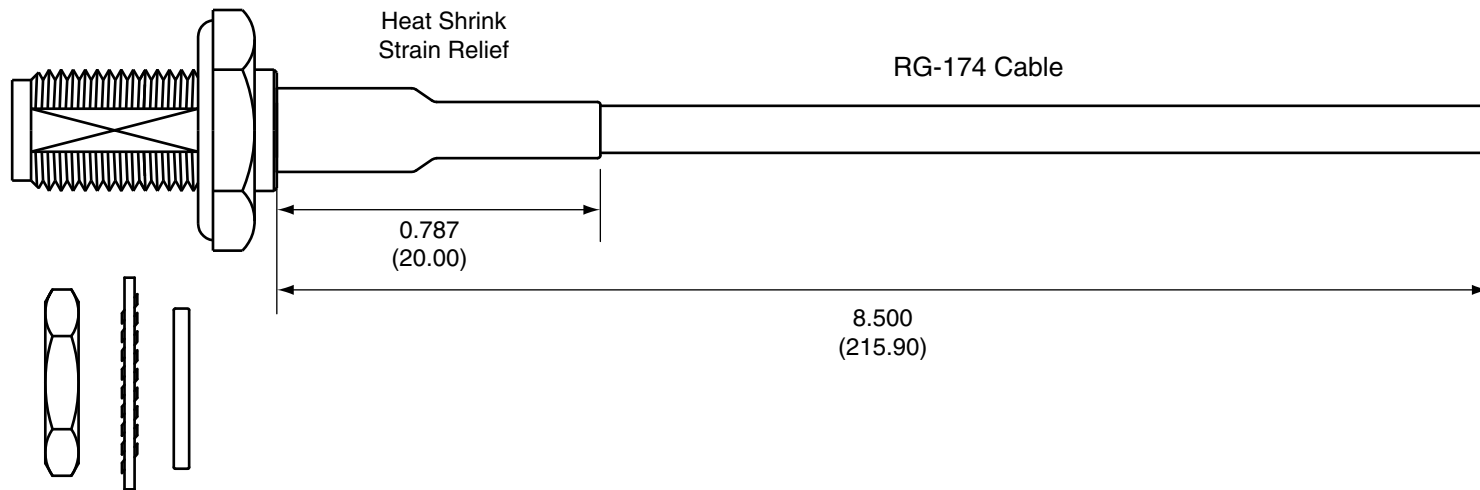

| 1                |        |              |
|------------------|--------|--------------|
| Description      | Finish | Part Number  |
| Connector        | Nickel | CONREVSMA014 |
| Cable            |        | RG-174/U     |
| Heat Shrink Tube | Black  |              |

Title RPSMA FEMALE BULKHEAD MOUNT  
WITH O-RING & 8.5" OF RG174 CABLE

CONNECTOR CITY  
159 ORT LANE  
MERLIN, OR 97532  
PH (541)-471-6256  
FAX (541)-471-6251

Part No. CONREVSMA014-C08.5

Revision: 1.0

Dimensions: INCHES (mm)