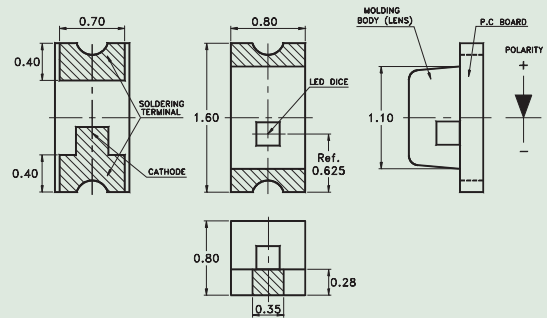

### Top View Chip LED (0603/0.35T) 1.60(L) x 0.8(W) x 0.35(H)mm

Part No.	Material	Lens Color	Wd	Viewing Angle $2\theta^{1/2^*}$	I <sub>v</sub> Typ. @ 5mA	V <sub>F</sub> Typ. @ 5mA	Tape and Reel
LTST-C193TBKT-5A	InGaN Blue	Water Clear	■ 470nm	130°	28mcd	2.9V	3,000 pcs per Reel
LTST-C193TGKT-5A	InGaN Pure Green	Water Clear	■ 525nm	130°	90mcd	2.9V	3,000 pcs per Reel
LTST-C193KGKT-5A	AllInGaP Yellow Green	Water Clear	■ 571nm	130°	12mcd	1.9V	3,000 pcs per Reel
LTST-C193KSKT-5A	AllInGaP Yellow	Water Clear	■ 589nm	130°	22mcd	1.9V	3,000 pcs per Reel
LTST-C193KFKT-5A	AllInGaP Orange	Water Clear	■ 605nm	130°	28mcd	1.9V	3,000 pcs per Reel
LTST-C193KRKT-5A	AllInGaP Red	Water Clear	■ 631nm	130°	14mcd	1.9V	3,000 pcs per Reel
LTW-C193TS5	InGaN White	Yellow	(0.30, 0.29)	130°	112mcd	2.9V	3,000 pcs per Reel
LTW-193ZDS5	InGaN White	Yellow	(0.30, 0.29)	130°	112mcd	2.9V	3,000 pcs per Reel

### Top View Chip LED (0603/0.8T) 1.6(L) x 0.8(W) x 0.8(H)mm

Part No.	Material	Lens Color	Wd	Viewing Angle $2\theta^{1/2^*}$	I <sub>v</sub> Typ. @ 20mA	V <sub>F</sub> Typ. @ 20mA	Tape and Reel
LTST-C190TBKT	InGaN Blue	Water Clear	■ 470nm	130°	50mcd	3.3V	3,000 pcs per Reel
LTST-C190TGKT	InGaN Pure Green	Water Clear	■ 525nm	130°	150mcd	3.3V	3,000 pcs per Reel
LTST-C190KGKT	AllInGaP Yellow Green	Water Clear	■ 571nm	130°	35mcd	2.0V	3,000 pcs per Reel
LTST-C190KSKT	AllInGaP Yellow	Water Clear	■ 589nm	130°	50mcd	2.0V	3,000 pcs per Reel
LTST-C190KFKT	AllInGaP Orange	Water Clear	■ 605nm	130°	90mcd	2.0V	3,000 pcs per Reel
LTST-C190KRKT	AllInGaP Red	Water Clear	■ 631nm	130°	60mcd	2.0V	3,000 pcs per Reel
LTW-C190DA5	InGaN White	Yellow	(0.20, 0.31)	130°	112mcd @ 5mA	2.9V	3,000 pcs per Reel