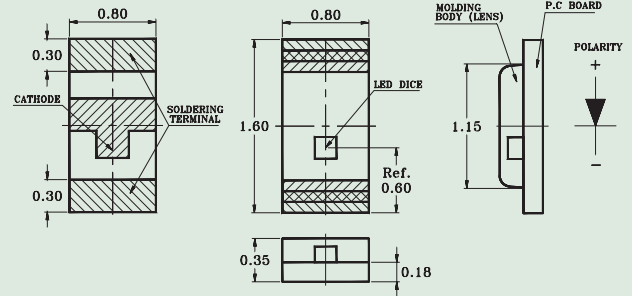

### Top View Chip LED (0603/0.35T) 1.60(L) x 0.8(W) x 0.35(H)mm

Part No.	Material	Lens Color	Wd	Viewing Angle $2\theta^{1/2^*}$	I <sub>v</sub> Typ. @ 5mA	V <sub>F</sub> Typ. @ 5mA	Tape and Reel
LTST-C193TBKT-5A	InGaN Blue	Water Clear	■ 470nm	130°	28mcd	2.9V	3,000 pcs per Reel
LTST-C193TGKT-5A	InGaN Pure Green	Water Clear	■ 525nm	130°	90mcd	2.9V	3,000 pcs per Reel
LTST-C193KGKT-5A	AllInGaP Yellow Green	Water Clear	■ 571nm	130°	12mcd	1.9V	3,000 pcs per Reel
LTST-C193KSKT-5A	AllInGaP Yellow	Water Clear	■ 589nm	130°	22mcd	1.9V	3,000 pcs per Reel
LTST-C193KFKT-5A	AllInGaP Orange	Water Clear	■ 605nm	130°	28mcd	1.9V	3,000 pcs per Reel
LTST-C193KRKT-5A	AllInGaP Red	Water Clear	■ 631nm	130°	14mcd	1.9V	3,000 pcs per Reel
LTW-C193TS5	InGaN White	Yellow	(0.30, 0.29)	130°	112mcd	2.9V	3,000 pcs per Reel
LTW-193ZDS5	InGaN White	Yellow	(0.30, 0.29)	130°	112mcd	2.9V	3,000 pcs per Reel

### Top View Chip LED (0603/0.8T) 1.6(L) x 0.8(W) x 0.8(H)mm

Part No.	Material	Lens Color	Wd	Viewing Angle $2\theta^{1/2^*}$	I <sub>v</sub> Typ. @ 20mA	V <sub>F</sub> Typ. @ 20mA	Tape and Reel
LTST-C190TBKT	InGaN Blue	Water Clear	■ 470nm	130°	50mcd	3.3V	3,000 pcs per Reel
LTST-C190TGKT	InGaN Pure Green	Water Clear	■ 525nm	130°	150mcd	3.3V	3,000 pcs per Reel
LTST-C190KGKT	AllInGaP Yellow Green	Water Clear	■ 571nm	130°	35mcd	2.0V	3,000 pcs per Reel
LTST-C190KSKT	AllInGaP Yellow	Water Clear	■ 589nm	130°	50mcd	2.0V	3,000 pcs per Reel
LTST-C190KFKT	AllInGaP Orange	Water Clear	■ 605nm	130°	90mcd	2.0V	3,000 pcs per Reel
LTST-C190KRKT	AllInGaP Red	Water Clear	■ 631nm	130°	60mcd	2.0V	3,000 pcs per Reel
LTW-C190DA5	InGaN White	Yellow	(0.20, 0.31)	130°	112mcd @ 5mA	2.9V	3,000 pcs per Reel