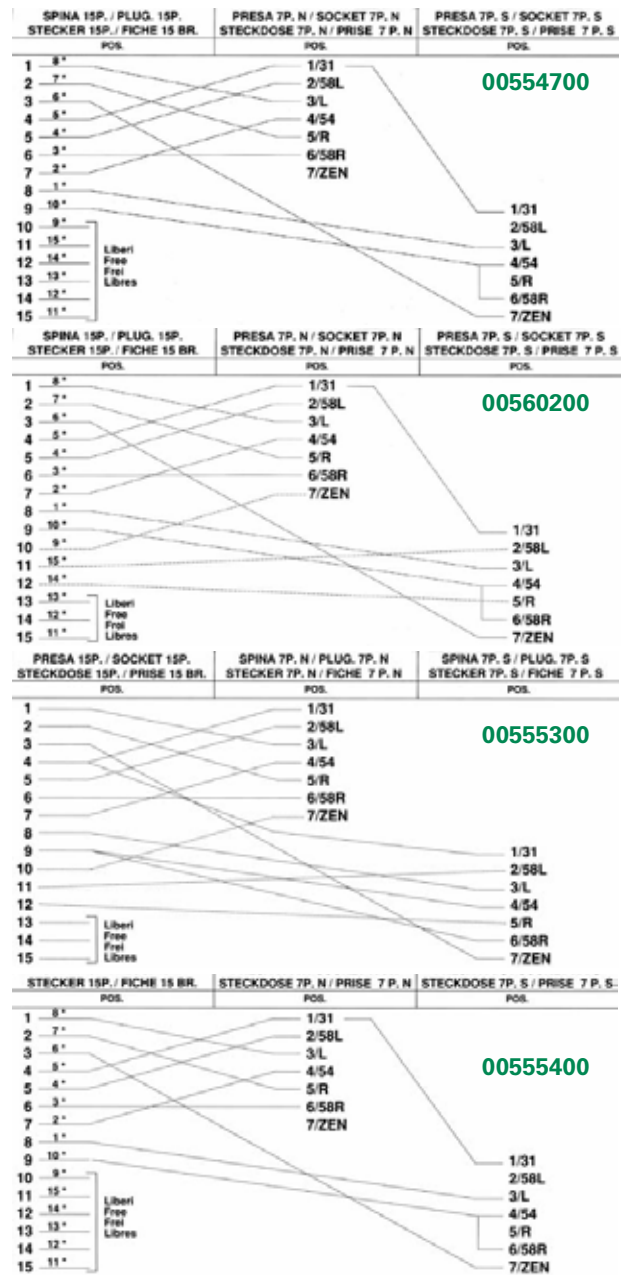

# 00554700 & 00560200 CONNECTORS

15 Pole adapters 24V • ISO 12098 • ISO 1185 • ISO 3731

## Specifications Overview

**Voltage:** 24V  
**Standards:** ISO 12098  
ISO 1185  
ISO 3731

## Wiring Diagram

## Ordering Information

PART NUMBER	ISO	ADAPTER DESCRIPTION	TYPE	PIN MATERIAL
00554700	12098 1185 3731	15 pole plug to 2 socket 7 pole 24V Normal and Supplementary	Compact	Nickel-plated brass
00555300	12098 1185 3731	15 pole socket to 2 plug 7 pole 24V Normal and Supplementary	Standard	Nickel-plated brass
00555400	12098 1185 3731	15 pole plug to 2 socket 7 pole 24V Normal and Supplementary	Standard	Nickel-plated brass
00560200	12098 1185 3731	15 pole plug to 2 socket 7 pole 24V Normal and Supplementary	Ultra-Compact	Nickel-plated brass