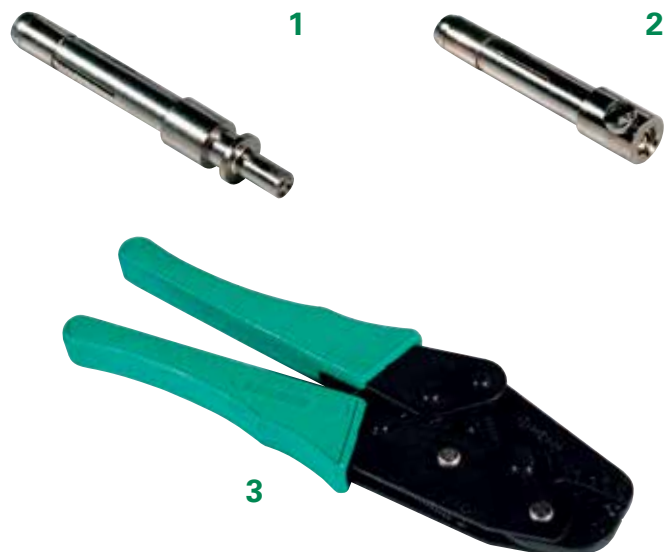

The connectors are available in a 7 pole version for the EBS braking system.

Locking features: Plugs are equipped with stainless steel locking lever and rollers according to the regulations ISO 7638-1 to prevent accidental disconnection.

Ordering Information

PART NUMBER	ISO	TERMINAL TYPE	POLE SECTION	CABLE DIAMETER
00595700	7638-1	crimp	2x6+5x1,5 mm ²	15/17 mm
00595770	7638-1	crimp	2x4+5x1,5 mm ²	11,5/14,5 mm
00594800	7638-1	screw	2x6+5x1,5 mm ²	15/17 mm
00594870	7638-1	screw	2x4+5x1,5 mm ²	11,5/14,5 mm

Specifications Overview

Voltage:	24V
Standards:	ISO 7638-1

Web Resources

Download technical resources at:
littelfuse.com/connectors

Accessories

PART NUMBER	IMG.	SOCKET	DESCRIPTION OF ACCESSORIES
00601500	1	00595700	Kit of crimp pins for EBS plugs (2x6+5X1,5mm ²)
00605300	1	00595770	Kit of crimp pins for EBS plug (2x4+5X1,5mm ²)
00604700	2	00594800 00594870	Kit of screw pole for 7 pins EBS plugs
00601800 (200 pcs)	1	00595700	Female crimp pins for EBS plug 6 mm ²
00601900 (300 pcs)	1	00595700 00595770	Female crimp pins for EBS plug 1,5 mm ²
00602700 (200 pcs)	1	00595770	Female crimp pins for EBS socket 4 mm ²
00604690 (150 pcs)	2	00594800 00594870	Female screw pins for EBS plugs
07990300	3	00595700 00595770	Hand Crimping tool for EBS pins

X-ON Electronics

Largest Supplier of Electrical and Electronic Components

Click to view similar products for [Automotive Connectors](#) category:

Click to view products by [Littelfuse](#) manufacturer:

Other Similar products are found below :