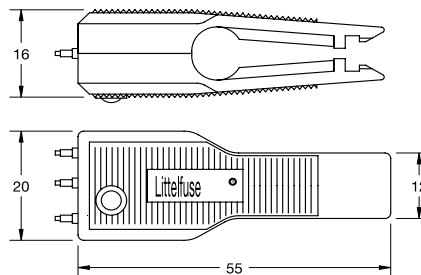

PULLERS

Description

Allows for easy fuse removal and replacement.

Ordering Information

Part Number	Package Size
165.0020.0002	500
00970021HXNVDL	100
00970021NXVDL	5000
00970023HXN	100
00970023Z	500
00970024M	1000
00970024Z	7500
00970027LXN	50
00970027N	2000
00970053Z	1
00970999P	2000

PULLER / TESTER

Description

Conveniently and easily tests ATO® and MINI® blade fuses either in or out of the fuse block. Indicator light on tester glows bright green when fuse is good. Fuse puller end allows for easy fuse removal and replacement. 24V maximum.

Dimensions

Dimensions in mm

Ordering Information

Part Number	Package Size
00970019X	10

Ratings

Part Number	Description
00970019X	ATO® /MINI® Style

X-ON Electronics

Largest Supplier of Electrical and Electronic Components