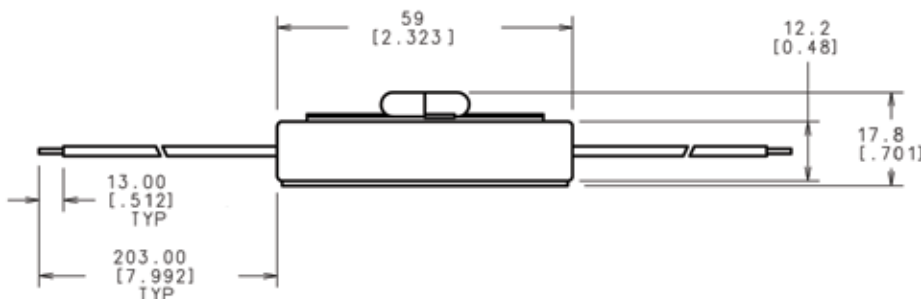

## Description

The 150322 is a 500 VAC/125 VDC rated inline fuseholder ideal for applications where supplemental protection is needed, such as lighting ballasts and power supplies. 8-inch pre-stripped wire leads and fuse clips come preassembled for quick installation.

## Dimensions in mm (inches)

## Specifications

<b>Voltage Rating:</b>	500 VAC, 125 VDC
<b>Ampere Rating:</b>	15 A
<b>Fuse Type:</b>	¼" x 1¼"
<b>Fuse Clips:</b>	Tin-plated brass
<b>Wire:</b>	Black 18 AWG, 150° C Stranded
<b>Molded Body:</b>	Single piece thermoplastic
<b>Flammability Rating:</b>	UL94 V-0
<b>Approvals:</b>	UL Recognized (File No. E14721)
<b>Environmental:</b>	RoHS compliant and Pb free
<b>Storage Temperature:</b>	-40° C to 80° C
<b>Operating Temperature:</b>	-55° C to 125° C