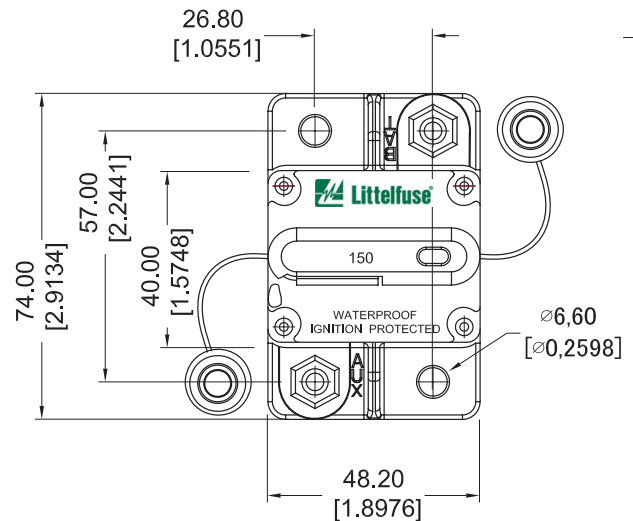

## Ordering Information

PART NUMBERS	CURRENT RATING	VOLTAGE RATING	PACKAGING
0185050.X	50	12	Box
0185060.X	60	12	Box
0185070.X	70	12	Box
0185080.X	80	12	Box
0185100.XP	100	12	Blister
0185120.XP	120	12	Blister
0185150.XP	150	12	Blister

## Specification Overview

<b>Max. Voltage Drop, Effective Current Overload and Limitation:</b>	SAE J553
<b>Temperature Range:</b>	SAE J553 (-40°C to 150°C)
<b>Water Resistance:</b>	SAE J553 (Salt Fog)
<b>Interrupt Rating:</b>	SAE J553 (1400% rating current, 14V)
<b>Vibration Resistance:</b>	SAE J553
<b>Ignition Protection:</b>	SAE J1117 and J1625
<b>Mounting:</b>	2x Ø6.60 and 1/4"-28 Stud

## Dimensions in millimeters (inches)