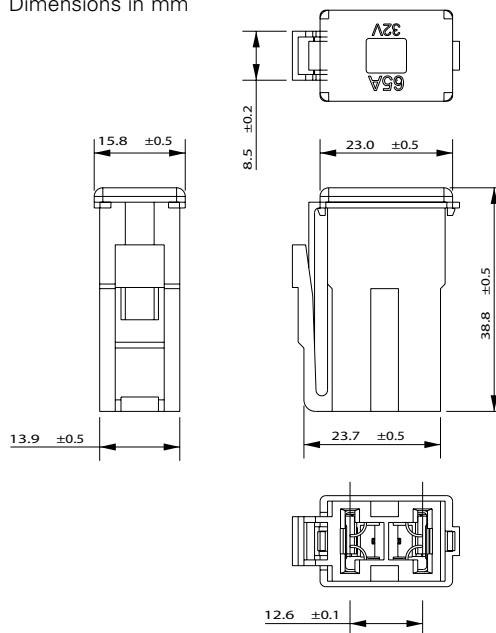

## Dimensions (25A - 30A)

Dimensions in mm

## Ordering Information

Part Number	Package Size
02935xx.H	100
02935xx.U	500
02935xx.MXJ	1000

## Dimensions (45A - 75A)

Dimensions in mm