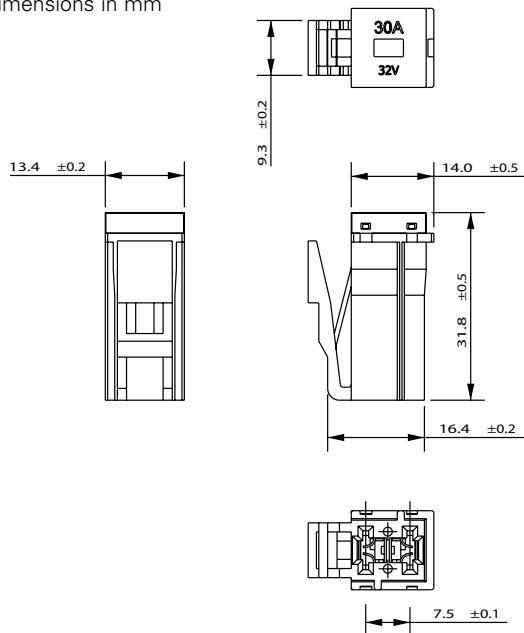

## Dimensions (25A - 30A)

Dimensions in mm

## Ordering Information

Part Number	Package Size
02935xx.H	100
02935xx.U	500
02935xx.MXJ	1000

## Dimensions (45A - 75A)

Dimensions in mm