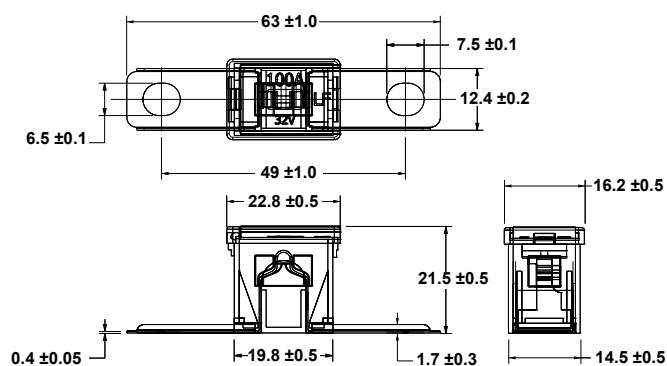

| Part Number | Package Size |
|-------------|--------------|
| 0295xxx.H | 100 |
| 0295xxx.U | 500 |
| 0295xxx.MXJ | 1000 |

PAL Fuses - 295 Series

Rated 32 V DC

Ratings

| Part Number | Current Rating (A) | Body Color |
|-------------|--------------------|---------------|
| 0295020._ | 20 | LIGHT BLUE |
| 0295030._ | 30 | PINK |
| 0295040._ | 40 | GREEN |
| 0295050._ | 50 | RED |
| 0295060._ | 60 | YELLOW |
| 0295070._ | 70 | BROWN |
| 0295080._ | 80 | BLACK |
| 0295100._ | 100 | BLUE |
| 0295120._ | 120 | WHITE |
| 0295140._ | 140 | REDDISH BROWN |

(Average Initial Measurements)

Dimensions

Dimensions in mm

PAL Fuses - 295 Series

Rated 32 V DC

Time-Current Characteristics

| % of Rating | Opening Time Min / Max (s) |
|-------------|----------------------------|
| 110 | 14,400 |
| 200 | 5 / 100 |
| 350 | 0.2 / 7 |
| 600 | 0.040 / 1 |