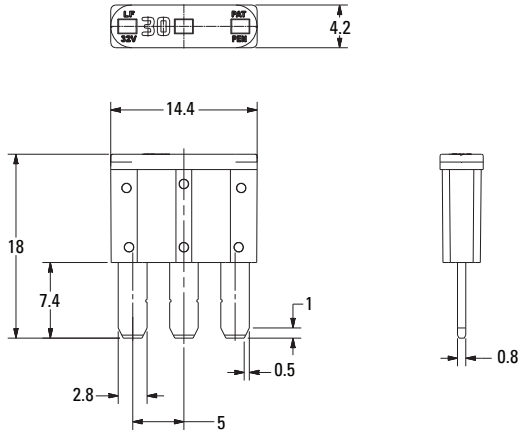

MICRO3[®] Blade Fuses

MICRO3[®] Shunt

MICRO3[™] Blade Fuses Rated 32V

The MICRO3[™] Fuse has 3 terminals and 2 fuse elements with a common center terminal. Its sub-miniature design meets the need for more circuits to be protected while utilizing less space and its ability to cope with high temperatures in adverse environments makes the MICRO3[™] Fuse of recommended choice for protection.

*Silver plating allows up to 150°C at the terminal interface.

Time-Current Characteristic Curves

Ordering Information

Part Number	Rating	Package Size
0337xxx.PX2S	3 - 15 & SHUNT	2000
0337xxx.LXS	3 - 15	50

Time-Current Characteristics

% of Rating	Opening Time Min / Max (s)
110	360,000 / ∞
135	0.75 / 120
160	0.3 / 50
200	0.15 / 5
350	0.04 / 0.5
600	0.02 / 0.1

Ratings

Part Number	Current Rating (A)	Housing Material Color	Test Cable Size (mm ²)		Typ. Voltage Drop (mV)	Typ. Cold Resistance (mΩ)	Typ. I ² t (A ² s)
			Side Fuse Blades	Center Fuse Blades			
0337003_	3		0.5	1	113	31.7	9
0337005_	5		0.5	1	116	17.4	17
033707.5_	7.5		0.75	1.5	106	10.8	47
0337010_	10		1	2.5	102	7.8	89
0337015_	15		1.5	4	94	4.9	189
0337900_	SHUNT		-	-	-	-	-

The typical I²t is an average value calculated from the breaking capacity tests by using the melting time before the arcing occurs.

MICRO3™ Blade Fuses Rated 32V

Dimensions

Dimensions in mm for reference only.
See outline drawing for dimensions and tolerances.