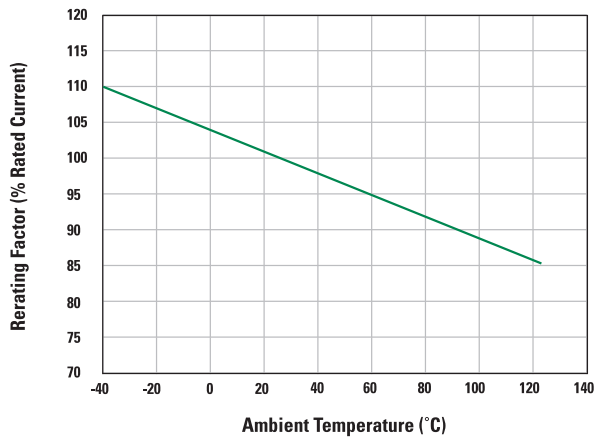

Temperature Derating Curve

SHUNT Maximum Continuous Load: 15A