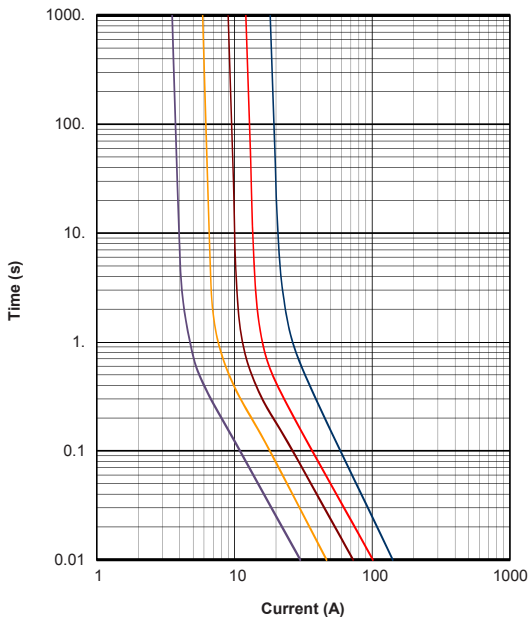

Time-Current Characteristic Curves

Ordering Information

Part Number	Rating	Package Size
0337xxx.PX2S	3 - 15 & SHUNT	2000
0337xxx.LXS	3 - 15	50

Time-Current Characteristics

% of Rating	Opening Time Min / Max (s)
110	360,000 / ∞
135	0.75 / 120
160	0.3 / 50
200	0.15 / 5
350	0.04 / 0.5
600	0.02 / 0.1

Ratings

Part Number	Current Rating (A)	Housing Material Color	Test Cable Size (mm²)		Typ. Voltage Drop (mV)	Typ. Cold Resistance (mΩ)	Typ. I²t (A²s)
			Side Fuse Blades	Center Fuse Blades			
0337003_	3		0.5	1	113	31.7	9
0337005_	5		0.5	1	116	17.4	17
033707.5_	7.5		0.75	1.5	106	10.8	47
0337010_	10		1	2.5	102	7.8	89
0337015_	15		1.5	4	94	4.9	189
0337900_	SHUNT		-	-	-	-	-

The typical I²t is an average value calculated from the breaking capacity tests by using the melting time before the arcing occurs.