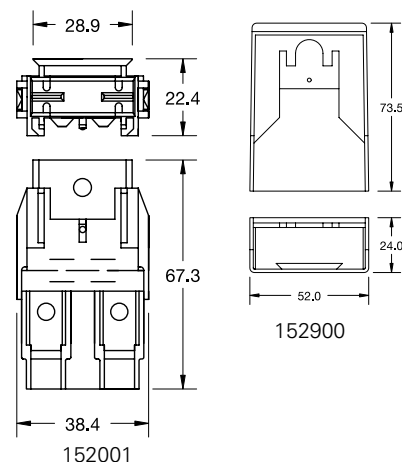

FUSE HOLDER FOR MAXI® STYLE BLADE FUSE

RoHS

Description

This fuse holder provides an efficient, simple installation method for MAXI® / FK3-Style Fuse applications.

Ordering Information

Part Number	Package Size
01520001TXN	10
01520001U	500

Dimensions

Dimensions in mm

Ratings

Part Number	Description	Fuse Rating
01520001TXN940	Assortment: Fuse Holder with screws and terminals - 10 pcs.	60 A
01520001TXN941	Assortment: Fuse Holder, Cover with screws and terminals - 10 pcs.	60 A

MAXI® COMPONENTS

Ratings

Part Number	Description
01520001_	Fuse Holder
01520900_	Cover
09130653_	Terminals for wire Ø 2.5 - 6 mm ²
09130654_	Terminals for wire Ø 5 - 10 mm ²
09130550_	Screws Ø 5.3 mm, M 5x8

Ordering Information

Part Number	Package Size
01520001TXN	10
01520900TXN	10
01520900H	100
01520900U	500
09130550LXN	50
09130550Z	100
09130653LXN	50
09130653Z	1500
09130654LXN	50
09130654Z	1000

X-ON Electronics