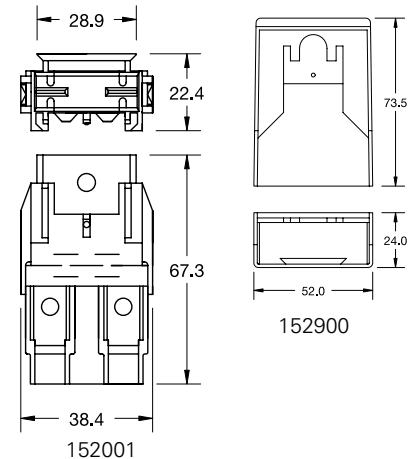

FUSE HOLDER FOR MAXI® STYLE BLADE FUSE

RoHS

Description

This fuse holder provides an efficient, simple installation method for MAXI® / FK3-Style Fuse applications.

Ordering Information

Part Number	Package Size
01520001TXN	10
01520001U	500

Dimensions

Dimensions in mm

Ratings

Part Number	Description	Fuse Rating
01520001TXN940	Assortment: Fuse Holder with screws and terminals - 10 pcs.	60 A
01520001TXN941	Assortment: Fuse Holder, Cover with screws and terminals - 10 pcs.	60 A

MAXI® COMPONENTS

Ratings

Part Number	Description
01520001_	Fuse Holder
01520900_	Cover
09130653_	Terminals for wire Ø 2.5 - 6 mm ²
09130654_	Terminals for wire Ø 5 - 10 mm ²
09130550_	Screws Ø 5.3 mm, M 5x8

Ordering Information

Part Number	Package Size
01520001TXN	10
01520900TXN	10
01520900H	100
01520900U	500
09130550LXN	50
09130550Z	100
09130653LXN	50
09130653Z	1500
09130654LXN	50
09130654Z	1000

X-ON Electronics