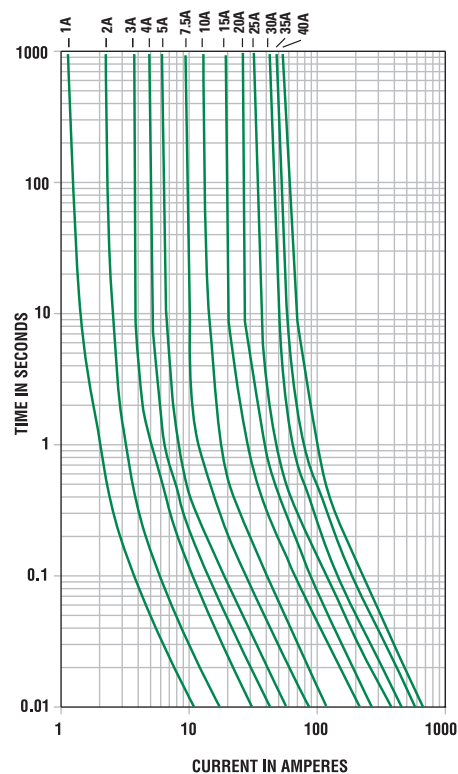

ATO[®] Smart Glow Blade Fuse

Smart Glow fuses are innovative automotive style fuses that feature an indicator light that glows when the fuse is blown, saving time to troubleshoot an open circuit.

- Interrupting Rating: 1000A @32VDC
- Voltage Rating: 32 VDC
- Operating Temperature Range: -40°C to +125°C
- Terminals: Tin plated Zinc alloy

DIMENSIONS

TIME-CURRENT CHARACTERISTICS

% of Rating	Opening Time	Opening Time Min / Max (s)
100	35-40	360,000 s / -
110	1-30	360,000 s / -
135	1-2	350ms / 600 s
	3-40	0.750 s / 600 s
200	1-2	100 ms / 5.0 s
	3-40	0.150 s / 5.0 s
350	1-2	20 ms / 500 ms
	3-40	80 ms / 500 ms
600	1-30	- / 100 ms
	35-40	- / 150 ms

TIME-CURRENT CHARACTERISTIC CURVES

TEMPERATURE RERATING CURVE

ATO[®] SMART GLOW FUSE TABLE

COLOR CODE	CURRENT RATING (A)	CARDED	
		MATERIAL #	CATALOG #
Black	1A	---	---
Gray	2A	---	---
Violet	3A	OAT0003.VPGLO	10-0003
Pink	4A	---	---
Tan	5A	OAT0005.VPGLO	10-1000
Brown	7.5A	OAT007.5VPGLO	10-0007
Red	10A	OAT0010.VPGLO	10-1001
Blue	15A	OAT0015.VPGLO	10-1002
Yellow	20A	OAT0020.VPGLO	10-1003
Clear	25A	OAT0025.VPGLO	10-1004
Green	30A	OAT0030.VPGLO	10-1005
Orange	40A	---	---