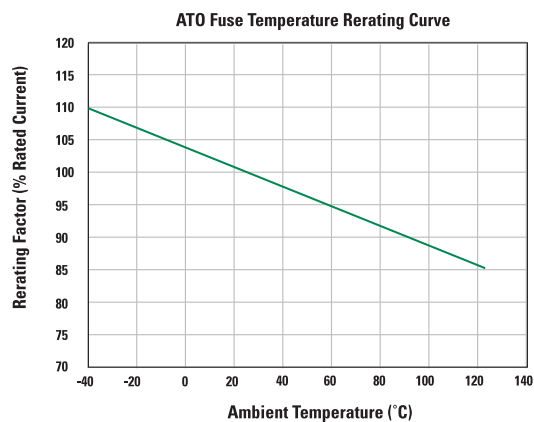

ATO[®] Smart Glow Blade Fuse

Smart Glow fuses are innovative automotive style fuses that feature an indicator light that glows when the fuse is blown, saving time to troubleshoot an open circuit.

- Interrupting Rating: 1000A @32VDC
- Voltage Rating: 32 VDC
- Operating Temperature Range: -40°C to +125°C
- Terminals: Tin plated Zinc alloy

TIME-CURRENT CHARACTERISTIC CURVES

TEMPERATURE RERATING CURVE

ATO[®] SMART GLOW FUSE TABLE

COLOR CODE	CURRENT RATING (A)	CARDED	
		MATERIAL #	CATALOG #
Black	1A	---	---
Gray	2A	---	---
Violet	3A	OAT0003.VPGLO	10-0003
Pink	4A	---	---
Tan	5A	OAT0005.VPGLO	10-1000
Brown	7.5A	OAT007.5VPGLO	10-0007
Red	10A	OAT0010.VPGLO	10-1001
Blue	15A	OAT0015.VPGLO	10-1002
Yellow	20A	OAT0020.VPGLO	10-1003
Clear	25A	OAT0025.VPGLO	10-1004
Green	30A	OAT0030.VPGLO	10-1005
Orange	40A	---	---