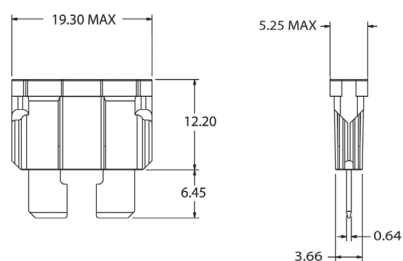

ATO[®] Smart Glow Blade Fuse

Smart Glow fuses are innovative automotive style fuses that feature an indicator light that glows when the fuse is blown, saving time to troubleshoot an open circuit.

- Interrupting Rating: 1000A @32VDC
- Voltage Rating: 32 VDC
- Operating Temperature Range: -40°C to +125°C
- Terminals: Tin plated Zinc alloy

DIMENSIONS

TIME-CURRENT CHARACTERISTICS

% of Rating	Opening Time	Opening Time Min / Max (s)
100	35-40	360,000 s / -
110	1-30	360,000 s / -
135	1-2	350ms / 600 s
	3-40	0.750 s / 600 s
200	1-2	100 ms / 5.0 s
	3-40	0.150 s / 5.0 s
350	1-2	20 ms / 500 ms
	3-40	80 ms / 500 ms
600	1-30	- / 100 ms
	35-40	- / 150 ms