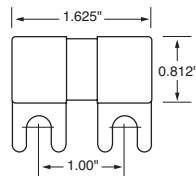

CBO

Specifications

Voltage Ratings: CBO: 32 Volts DC
CCK: 125 Volts DC (1-300A)
CCL: 125 Volts DC

Ampere Range: 1 – 300 amperes

Interrupting Rating: 10,000 A
For operating characteristics contact factory

Ordering Information

AMPERE RATINGS CBO FAST ACTING (32 Vdc)

—	—	50	80
12	30	60	100
—	35	70	125
20	40	75	150

AMPERE RATINGS CCK TIME-DELAY (125 Vdc)

1	20	40	75	140	200
2	25	50	80	150	225
10	30	60	100	160	250
15	35	70	120	175	300

AMPERE RATINGS CCL TIME-DELAY (125 Vdc)

30	40	60	100	—
35	50	80	120	—

SERIES	TYPE	VOLT DC	AMP	CATALOG NUMBER	ORDERING NUMBER
CBO	FAST ACTING	32	10	CBO010	OCBO010.V
CCK	TIME-DELAY	125	120	CCK120	OCCK120.V
CCL	TIME-DELAY	125	120	CCL120	OCCL120.V