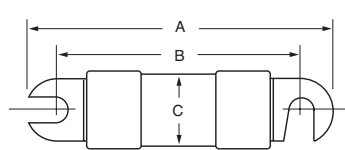

CBO, CCK, CCL SERIES LIFT TRUCK FUSES

32-125 Vdc • 1-300 A • Fast Acting & Time Delay

Description

CBO fast acting, and CCK and CCL dual-element time-delay fuses are recommended for fork lift trucks and other similar battery operated equipment.

Applications

Lift trucks, scissor lifts, pallet movers, and other low voltage battery operated equipment used to move hazardous materials.

Dimensions (inches)

PART NO.	A	B	C
CCK 1-30A	3.070	2.500	0.56
CCK 35-60A	3.740	3.000	0.81
CCK 70-100A	4.460	3.500	1.06
CCK 120-200A	4.720	3.750	1.06
CCK 225-300A	4.710	3.750	1.06
CCL 30-60A	3.07	2.5	0.56
CCL 80-120A	3.49	2.75	0.81